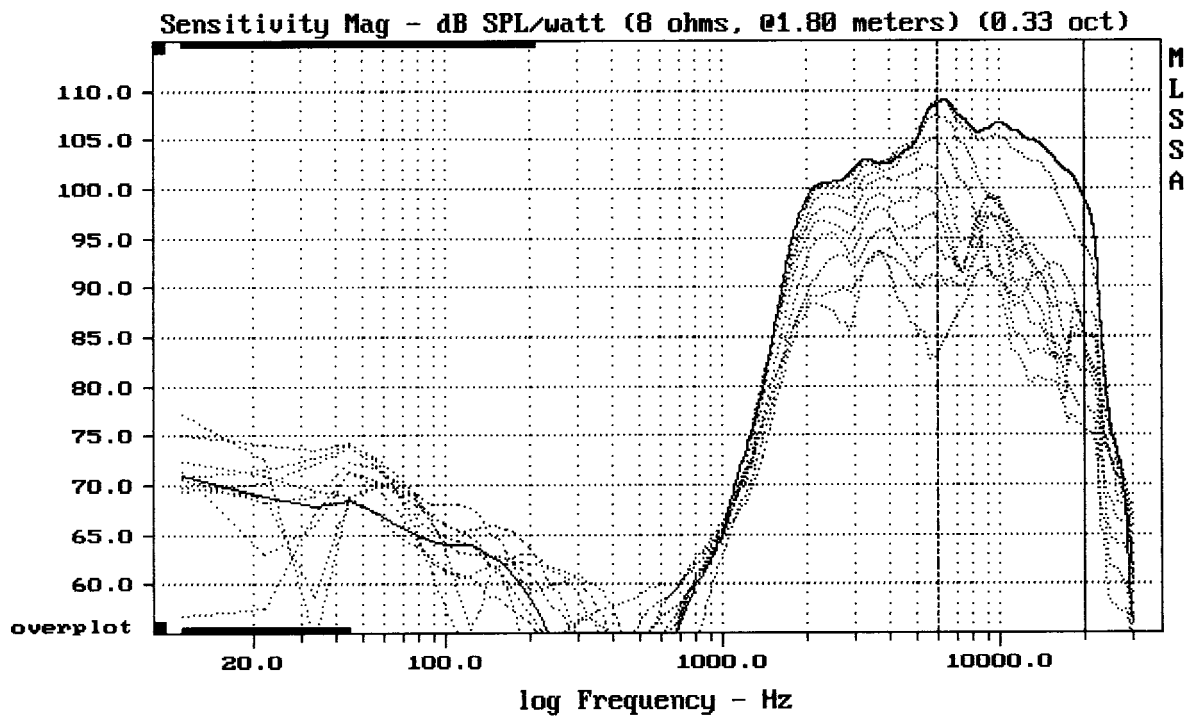

---

Overlay Compare: dev= +5.7/-7.4, std= 4.2, avg= -13

---

FANE ST5020 0/10/...90 DEG.HOR.

---

Overlay Compare: dev= +7.8/-3.8, std= 3.4, avg= -22

---

FANE ST5020 0/10/...90 DEG.VERT.