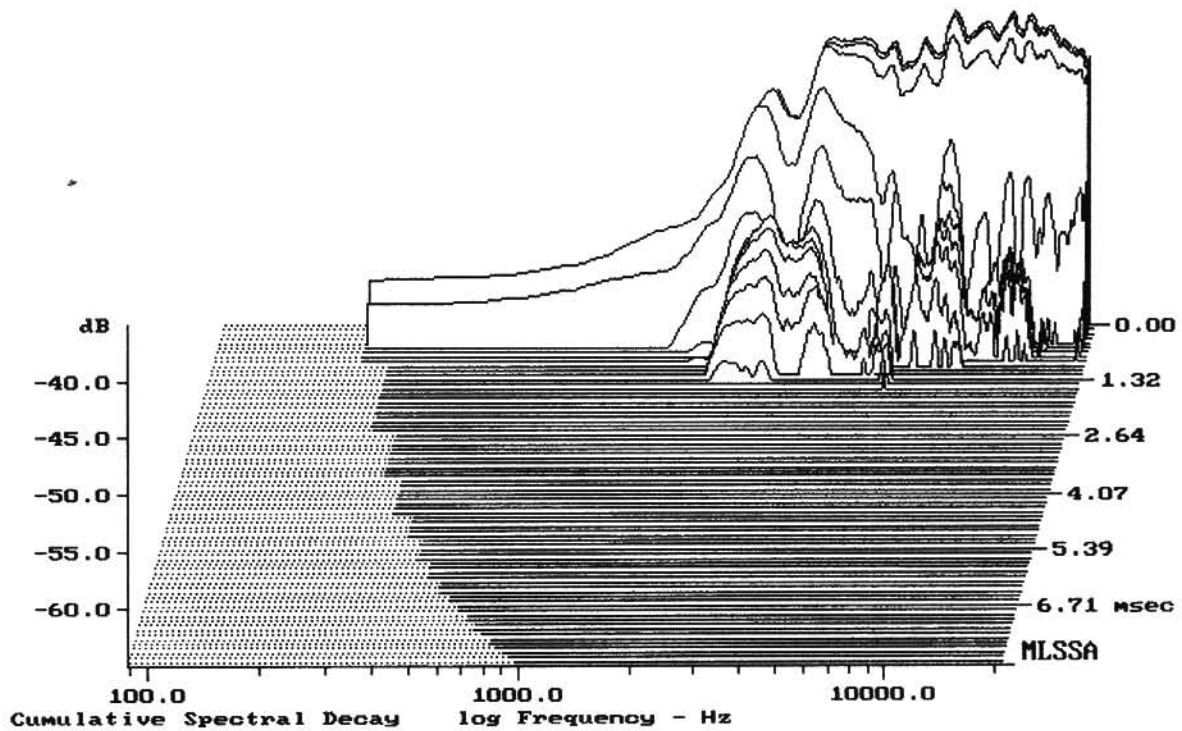

---

Level (2497:21995 Hz) = 105.79 dB SPL/watt (8 ohms, @1.00 meters)

---

FOSTEX FT66H

MLSSA: Frequency Domain

-64.06 dB, 6126 Hz (138), 1.430 msec (14)

mean: 9.345, rms: 9.383, std: 0.8442, max: 10.98, min: 7.479

3x FOSTEX FT66H

MLSSA: Frequency Domain

Overlay Compare: dev= +2.7/-5.9, std= 2.1, avg= -1.8

3x FOSTEX FT66H