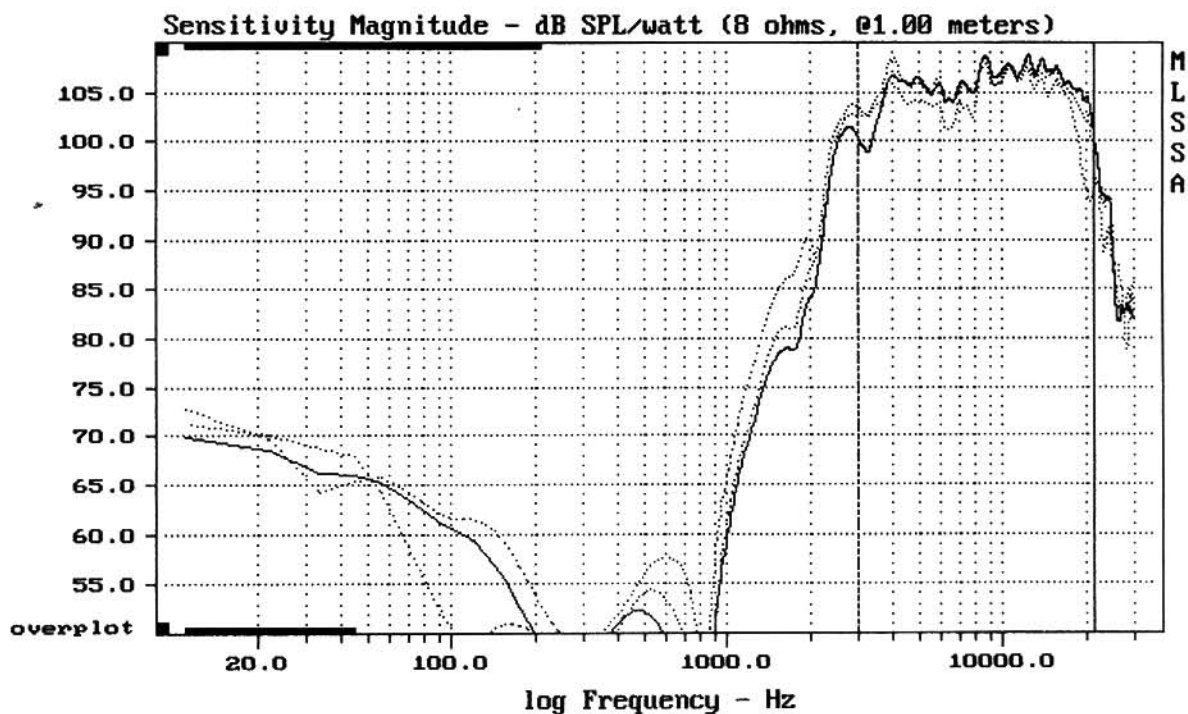

---

Level (2497:21995 Hz) = 105.79 dB SPL/watt (8 ohms, @1.00 meters)

---

FOSTEX FT66H

MLSSA: Frequency Domain

-64.06 dB, 6126 Hz (138), 1.430 msec (14)

mean: 9.345, rms: 9.383, std: 0.8442, max: 10.98, min: 7.479

3x FOSTEX FT66H

MLSSA: Frequency Domain

Overlay Compare: dev= +2.7/-5.9, std= 2.1, avg= -1.8

3x FOSTEX FT66H