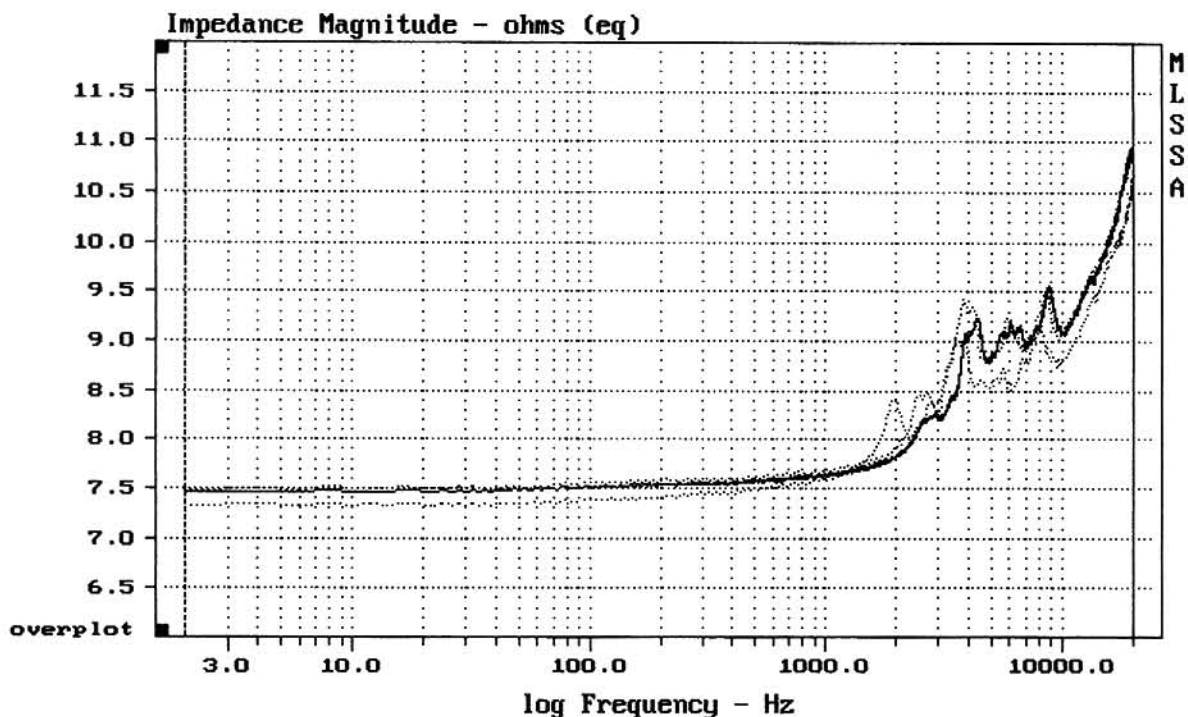

---

Level (2497:21995 Hz) = 105.79 dB SPL/watt (8 ohms, @1.00 meters)

---

FOSTEX FT66H

MLSSA: Frequency Domain

-64.06 dB, 6126 Hz (138), 1.430 msec (14)

mean: 9.345, rms: 9.383, std: 0.8442, max: 10.98, min: 7.479

3x FOSTEX FT66H

MLSSA: Frequency Domain

Overlay Compare: dev= +2.7/-5.9, std= 2.1, avg= -1.8

3x FOSTEX FT66H