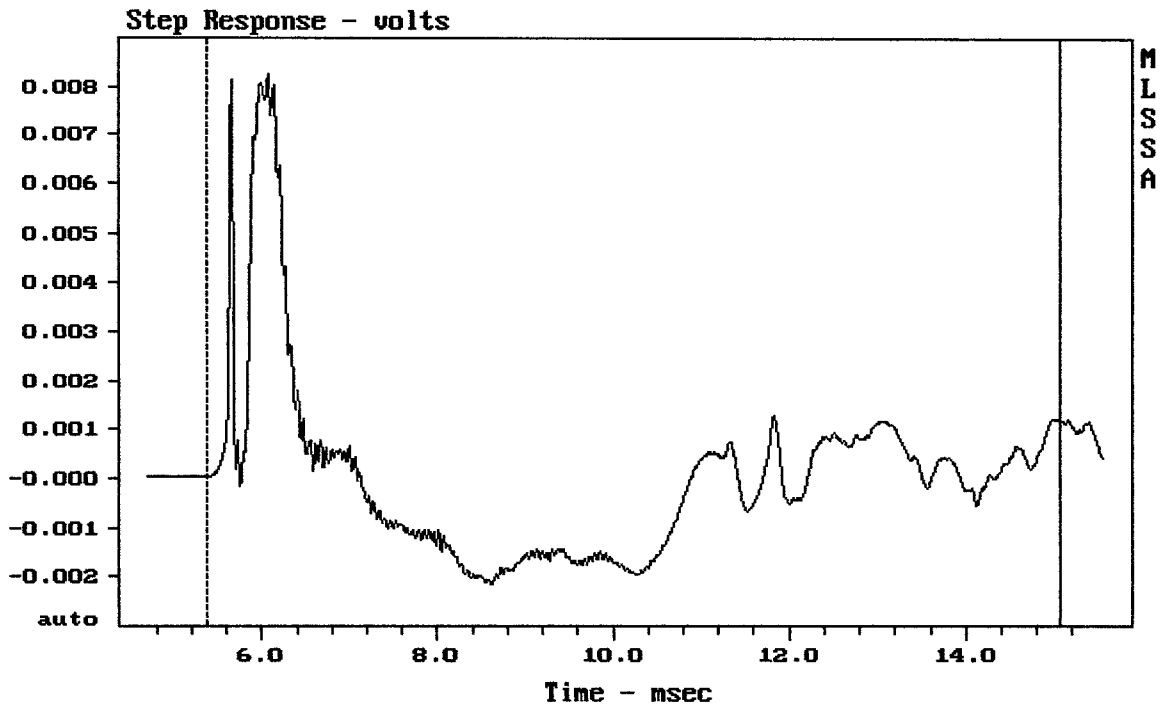

---

mean: 3.339e-005, rms: 0.001868, std: 0.001868, max: 0.008241, min: -0.002161

KAPPALITE 15LF + DE620 + B9070

MLSSA: Time Domain