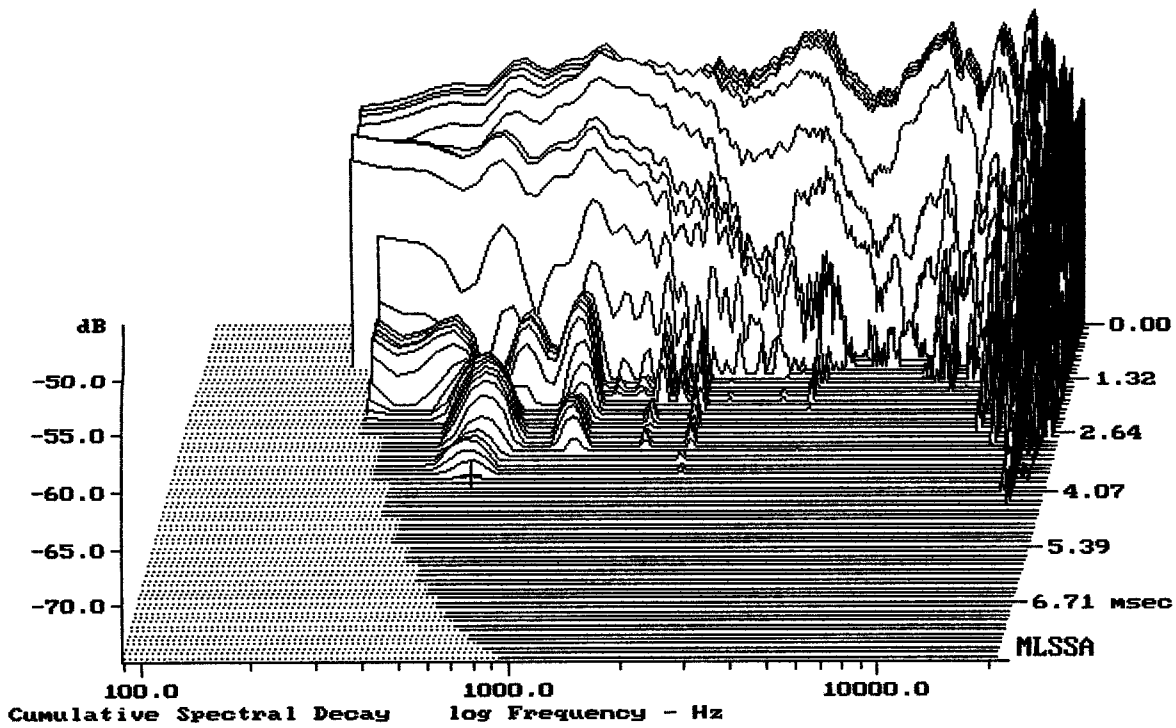

-74.64 dB, 577 Hz (13), 3.740 msec (35)

DTTO