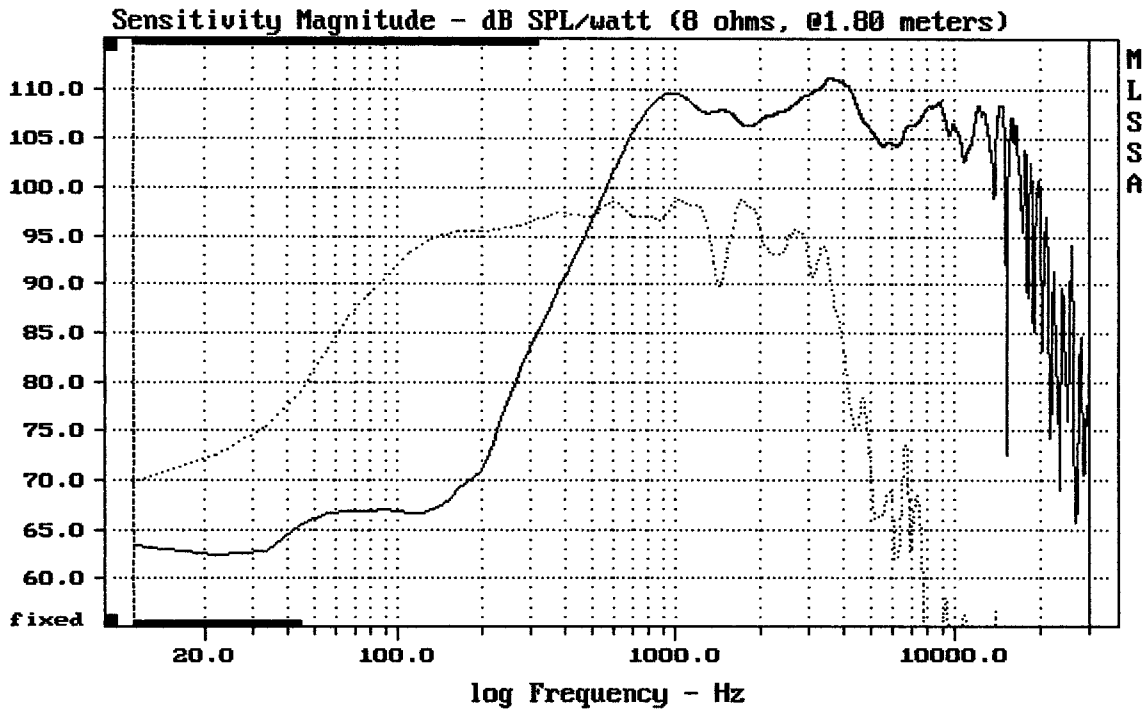

CURSOR: $dy = -44.2976$ $x = 30007.1014$ (2704)

KAPPALITE 15LF + DE620 + B9070

MLSSA: Frequency Domain