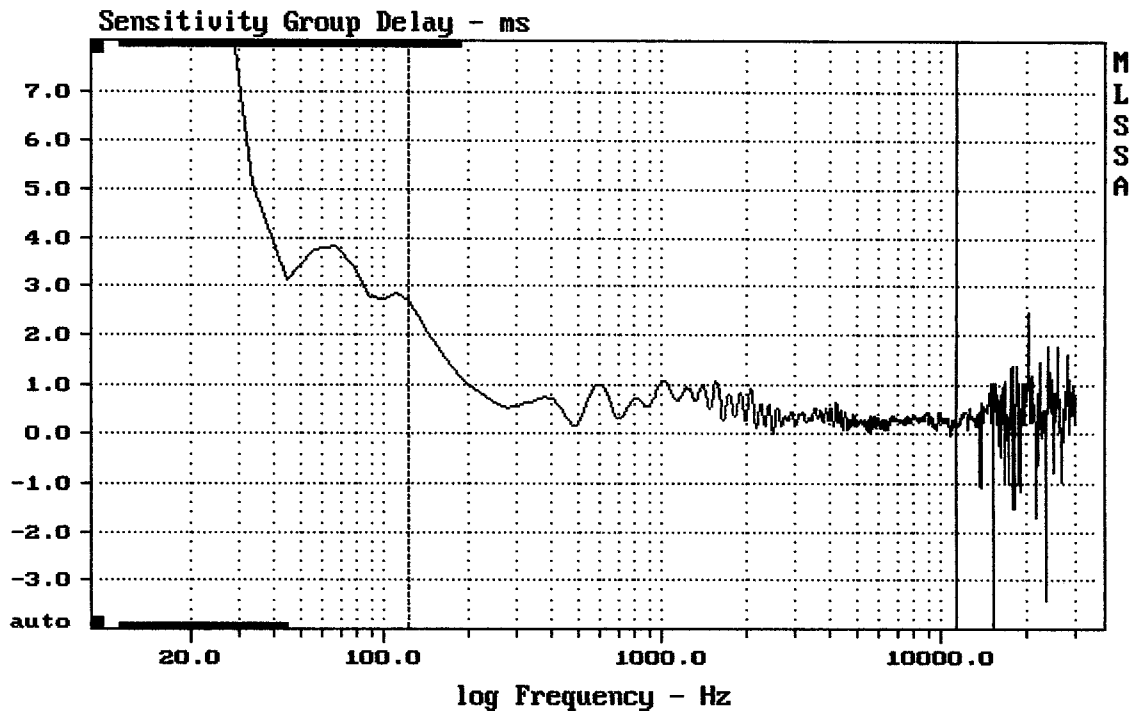

mean: 0.3666, rms: 0.4373, std: 0.2384, max: 2.692, min: -0.01972

KAPPALITE 15LF + DE620 + B9070

MLSSA: Frequency Domain