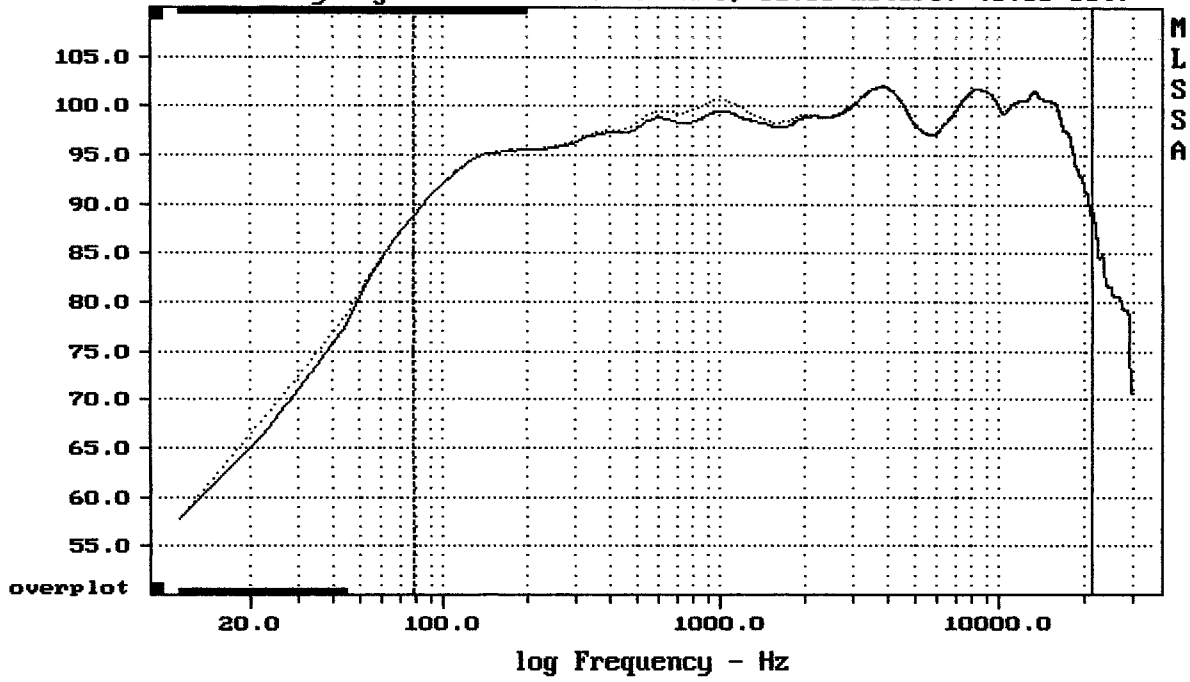

Sensitivity Mag - dB SPL/watt (8 ohms, @1.80 meters) (0.33 oct)

Overlay Compare: dev= +1.1/-0.15, std= 0.21, avg= 0.06

KAPPALITE 15LF + DE620 + B9070

MLSSA: Frequency Domain