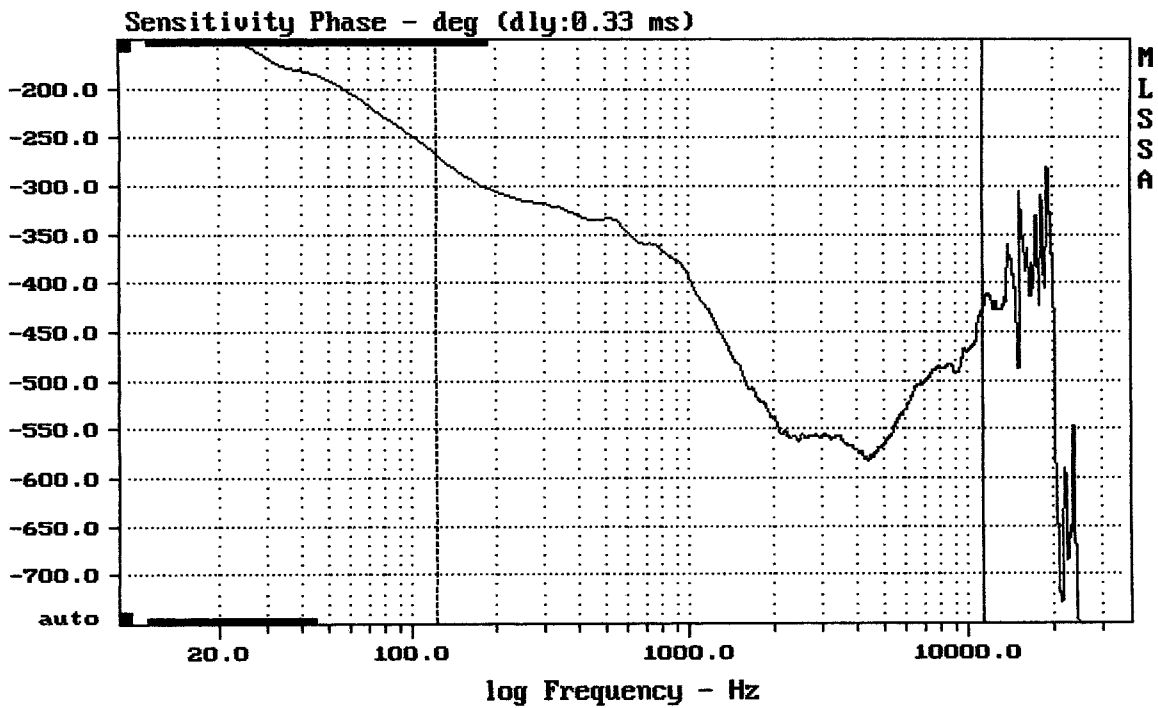

MLSSA: Frequency Domain

-74.64 dB, 577 Hz (13), 3.740 msec (35)

DTTO

mean: 3.339e-005, rms: 0.001868, std: 0.001868, max: 0.008241, min: -0.002161

KAPPALITE 15LF + DE620 + B9070

MLSSA: Time Domain

mean: -499.2, rms: 503.1, std: 62.65, max: -266.9, min: -582