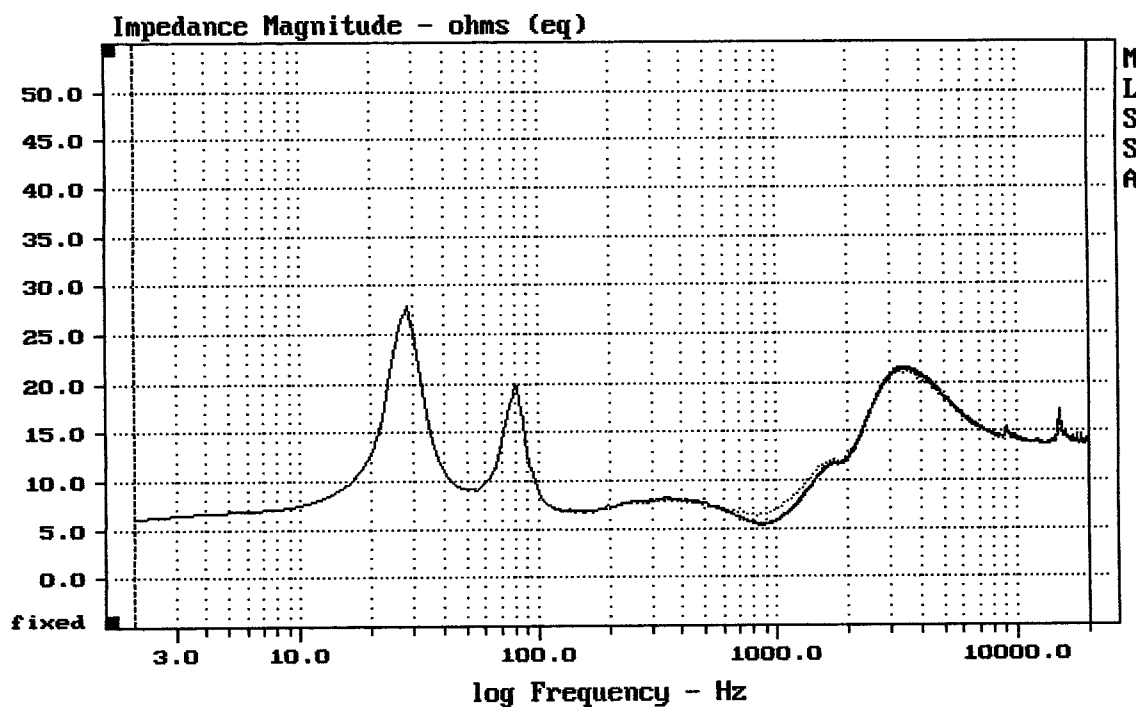

---

mean: 14.72, rms: 15, std: 2.851, max: 27.81, min: 6.141

KAPPALITE 15LF + DE620 + B9070

MLSSA: Frequency Domain