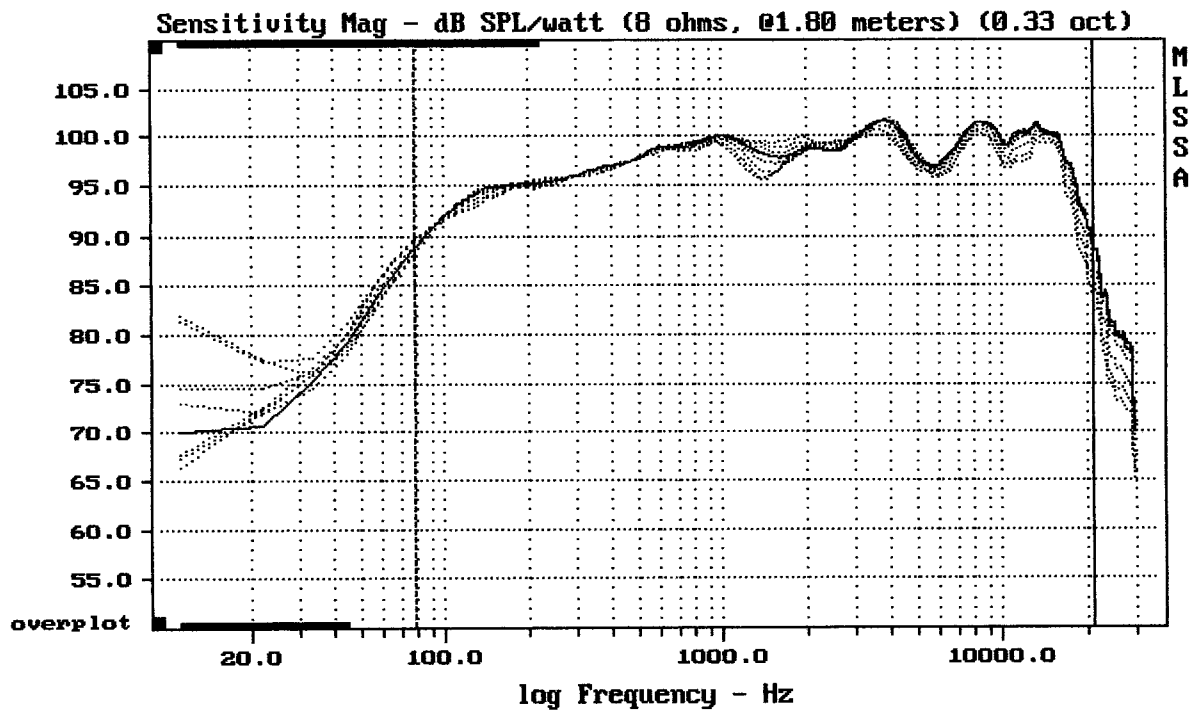

MLSSA: Frequency Domain

Sensitivity Magnitude - dB SPL/watt (8 ohms, @1.80 meters)

mean: 98.77, rms: 99.41, std: 2.91, max: 104.07, min: 64.16

KAPPALITE 15LF + DE620 + B9070

MLSSA: Frequency Domain

mean: 97.18, rms: 97.64, std: 2.50, max: 100.42, min: 83.77