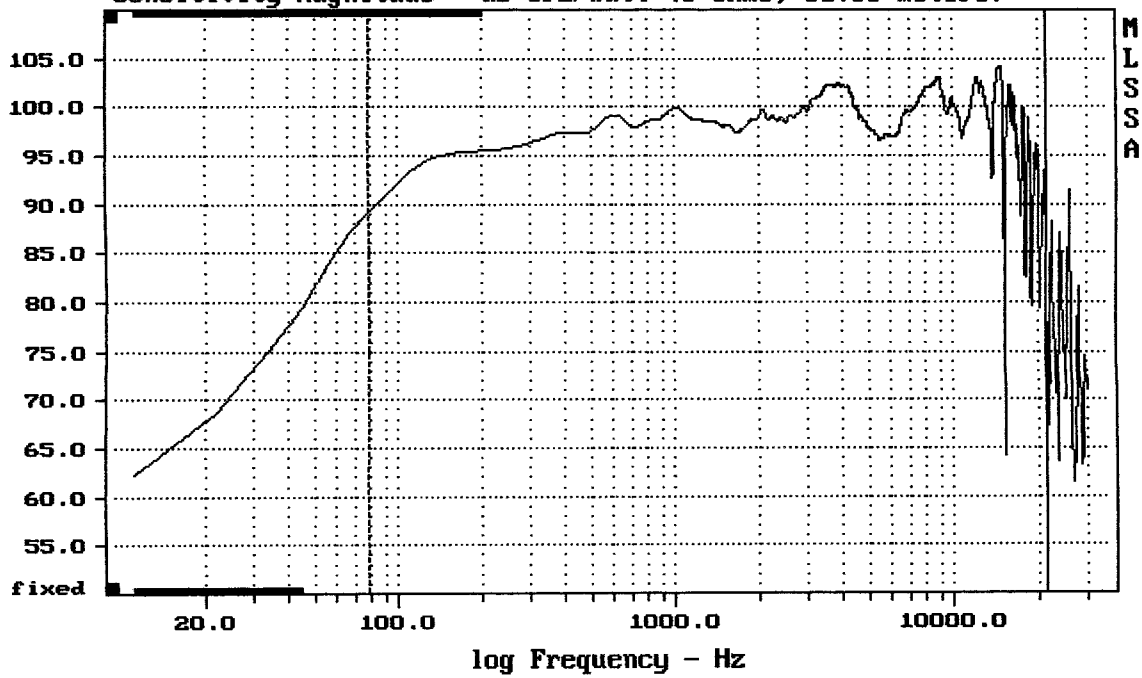

Sensitivity Magnitude - dB SPL/watt (8 ohms, @1.80 meters)

mean: 98.77, rms: 99.41, std: 2.91, max: 104.07, min: 64.16

KAPPALITE 15LF + DE620 + B9070

MLSSA: Frequency Domain