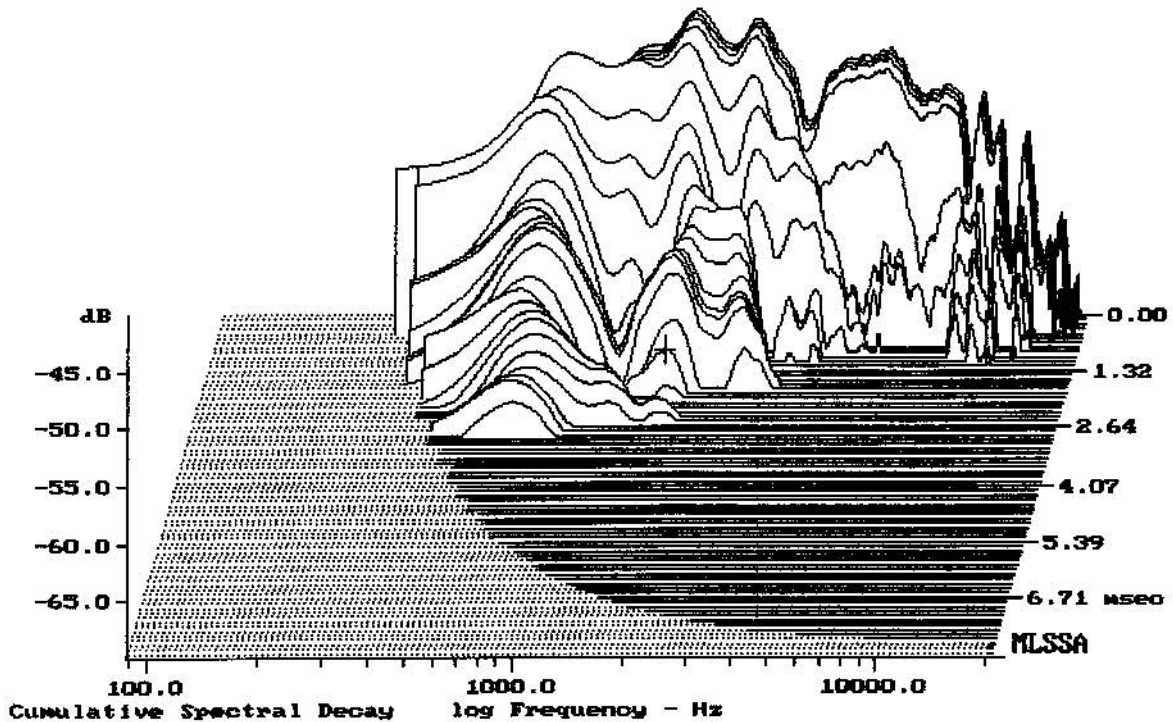

Level (999:14970 Hz) = 98.63 dB SPL/watt (8 ohms, @1.00 meters)

MC CRYPT HT202C

MLSSA: Frequency Domain

-66.11 dB, 1642 Hz (37), 1.870 msec (18)