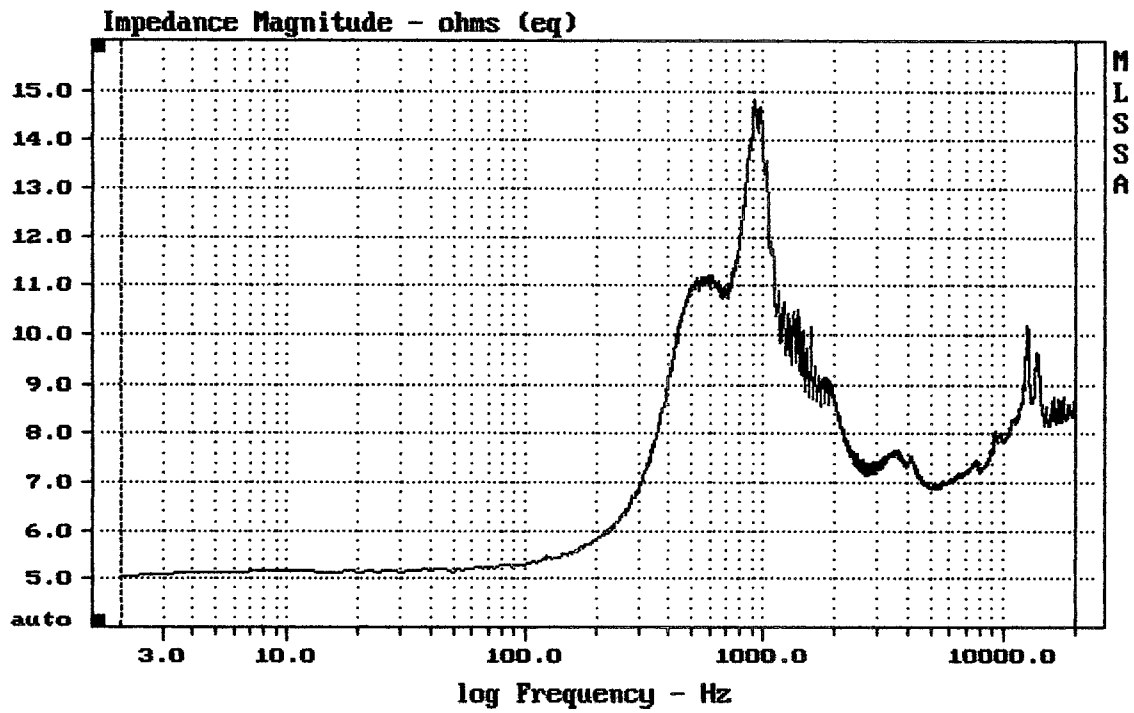

Level (799:16002 Hz) = 110.14 dB SPL/watt (8 ohms, @1.00 meters)

ND640 + ME90

MLSSA: Frequency Domain

-59.00 dB, 1376 Hz (31), 2.640 msec (25)

DTTO

---

mean: 8.194, rms: 8.269, std: 1.112, max: 14.81, min: 5.033

---

ND640 + ME90

MLSSA: Frequency Domain

---

mean: 8.242, rms: 8.406, std: 1.653, max: 22.18, min: 5.092

---

ND640

MLSSA: Frequency Domain