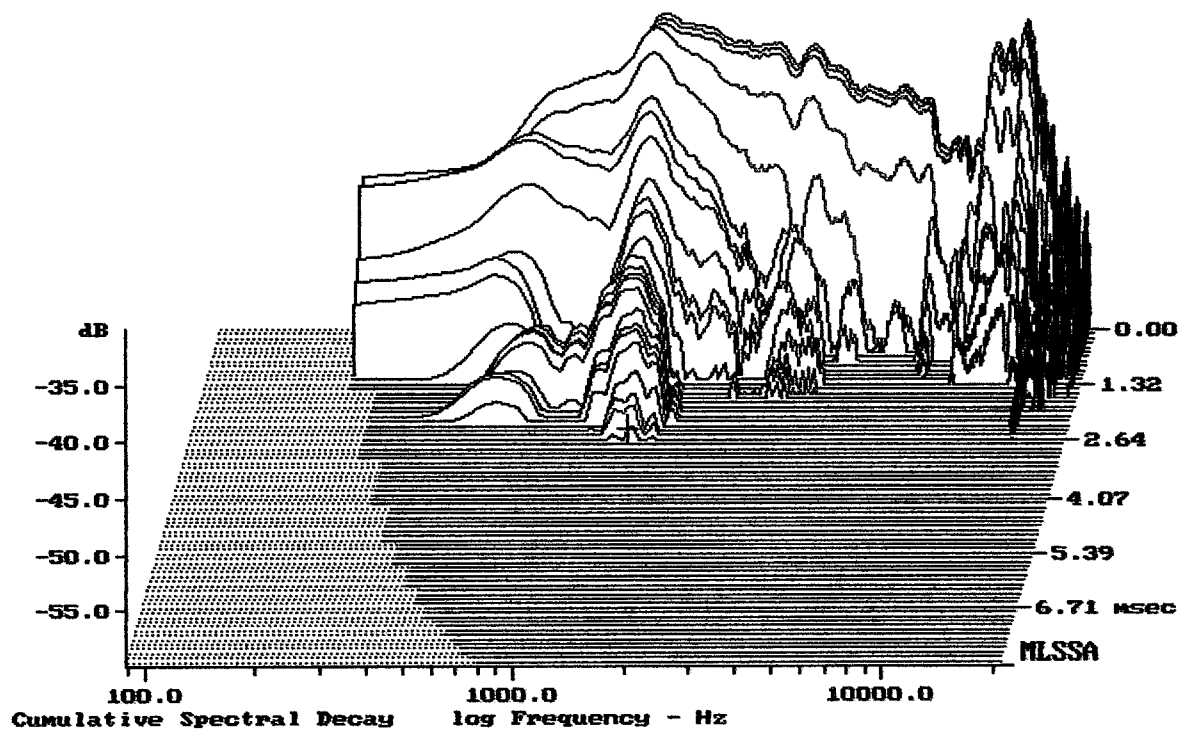

Level (799:16002 Hz) = 110.14 dB SPL/watt (8 ohms, @1.00 meters)

ND640 + ME90

MLSSA: Frequency Domain

-59.00 dB, 1376 Hz (31), 2.640 msec (25)

DTTO

---

mean: 8.194, rms: 8.269, std: 1.112, max: 14.81, min: 5.033

---

ND640 + ME90

MLSSA: Frequency Domain

---

mean: 8.242, rms: 8.406, std: 1.653, max: 22.18, min: 5.092

---

ND640

MLSSA: Frequency Domain