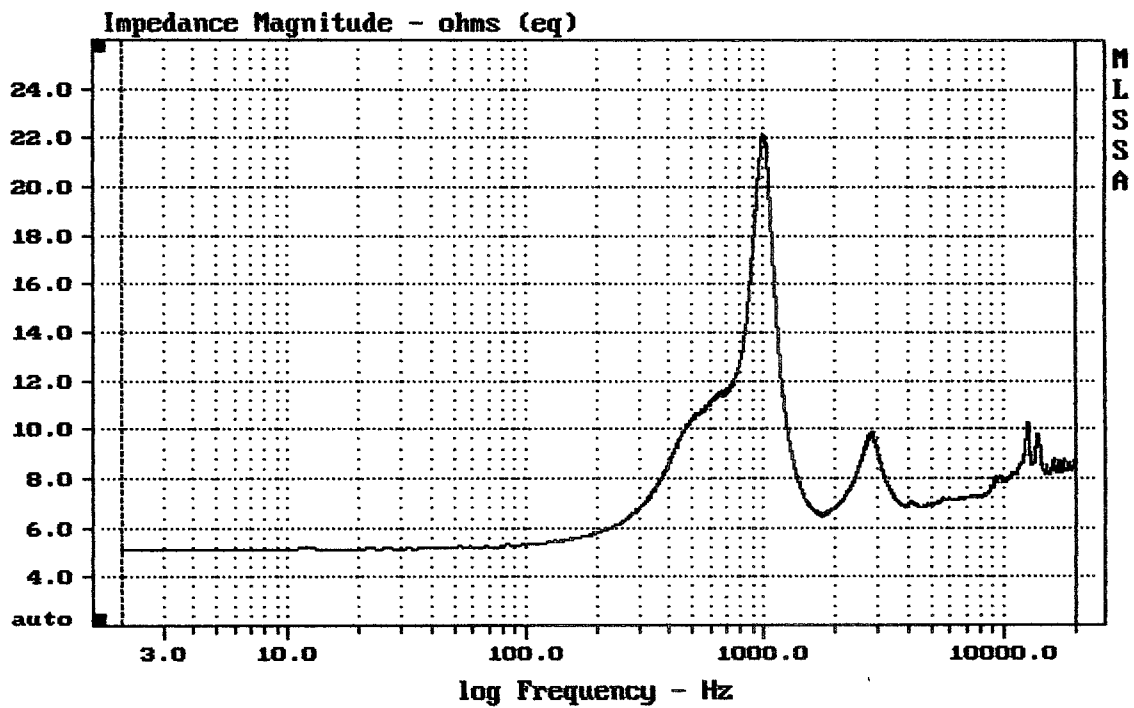

Level (799:16002 Hz) = 110.14 dB SPL/watt (8 ohms, @1.00 meters)

ND640 + ME90

MLSSA: Frequency Domain

-59.00 dB, 1376 Hz (31), 2.640 msec (25)

DTTO

---

mean: 8.194, rms: 8.269, std: 1.112, max: 14.81, min: 5.033

---

ND640 + ME90

MLSSA: Frequency Domain

---

mean: 8.242, rms: 8.406, std: 1.653, max: 22.18, min: 5.092

---

ND640

MLSSA: Frequency Domain