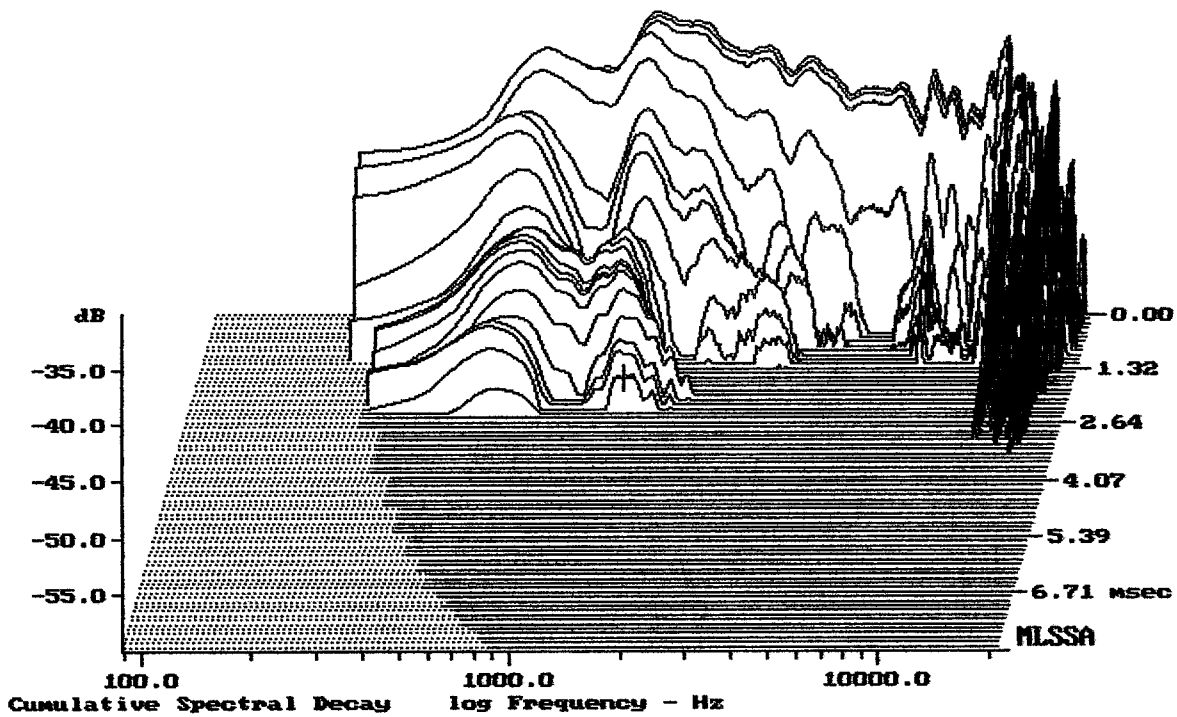

Level (599:16881 Hz) = 108.57 dB SPL/watt (8 ohms, @1.00 meters)

ND840 + ME90

MLSSA: Frequency Domain

-57.17 dB, 1332 Hz (30), 2.310 msec (22)

DTTO

---

mean: 9.983, rms: 10.12, std: 2.001, max: 33.95, min: 5.704

---

ND840 + ME90

MLSSA: Frequency Domain

---

mean: 9.958, rms: 10.35, std: 2.815, max: 46.51, min: 5.809

---

ND840

MLSSA: Frequency Domain