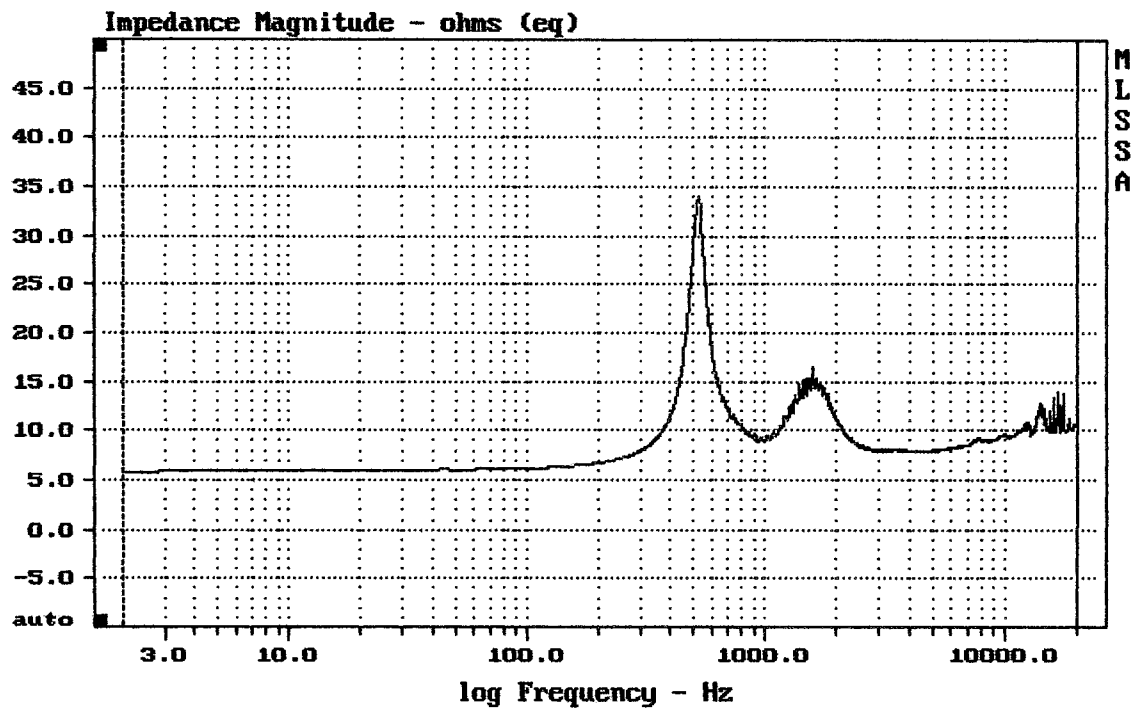

Level (599:16881 Hz) = 108.57 dB SPL/watt (8 ohms, @1.00 meters)

ND840 + ME90

MLSSA: Frequency Domain

-57.17 dB, 1332 Hz (30), 2.310 msec (22)

DTTO

---

mean: 9.983, rms: 10.12, std: 2.001, max: 33.95, min: 5.704

---

ND840 + ME90

MLSSA: Frequency Domain

---

mean: 9.958, rms: 10.35, std: 2.815, max: 46.51, min: 5.809

---

ND840

MLSSA: Frequency Domain