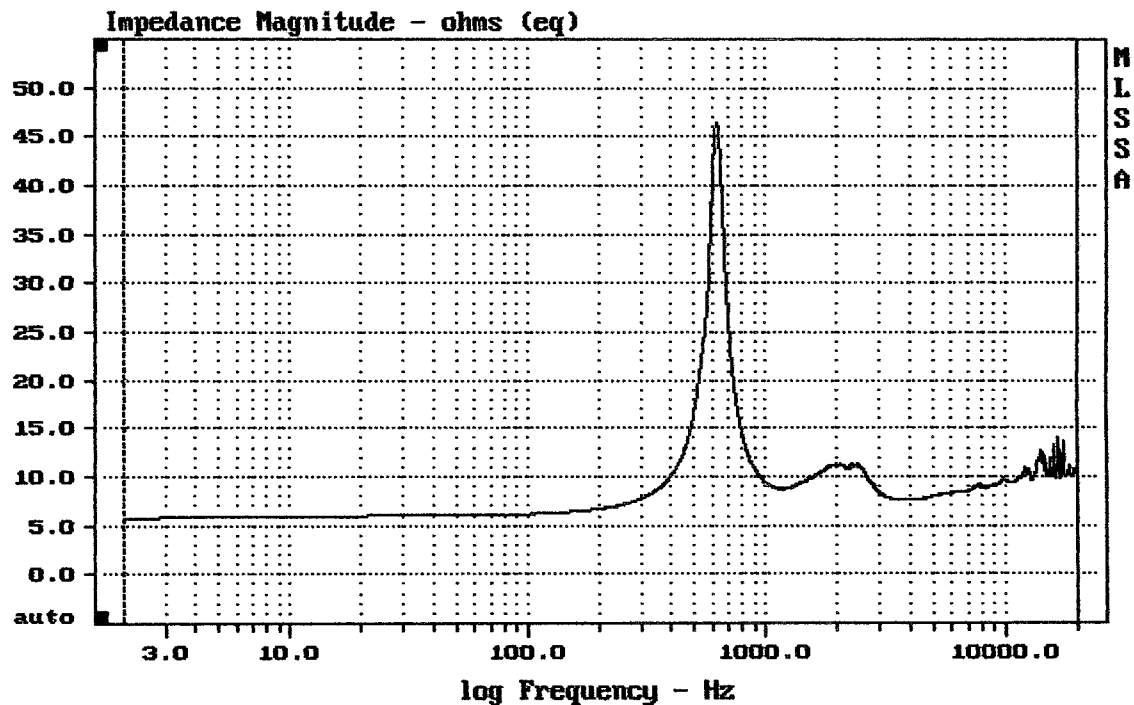

Level (599:16881 Hz) = 108.57 dB SPL/watt (8 ohms, @1.00 meters)

ND840 + ME90

MLSSA: Frequency Domain

-57.17 dB, 1332 Hz (30), 2.310 msec (22)

DTTO

---

mean: 9.983, rms: 10.12, std: 2.001, max: 33.95, min: 5.704

---

ND840 + ME90

MLSSA: Frequency Domain

---

mean: 9.958, rms: 10.35, std: 2.815, max: 46.51, min: 5.809

---

ND840

MLSSA: Frequency Domain