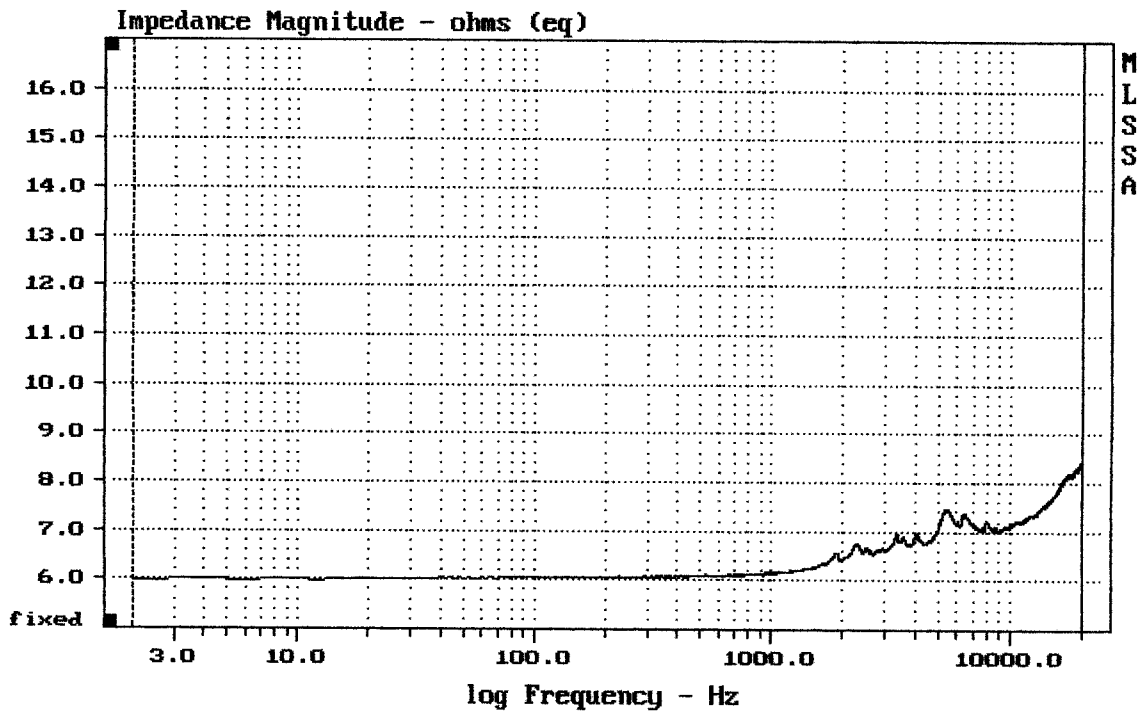

Level (4994:17500 Hz) = 106.30 dB SPL/watt (8 ohms, @1.00 meters)

ST302X

MLSSA: Frequency Domain

-65.00 dB, 3551 Hz (80), 2.428 msec (23)

mean: 7.282, rms: 7.307, std: 0.5965, max: 8.425, min: 5.981

ST302X