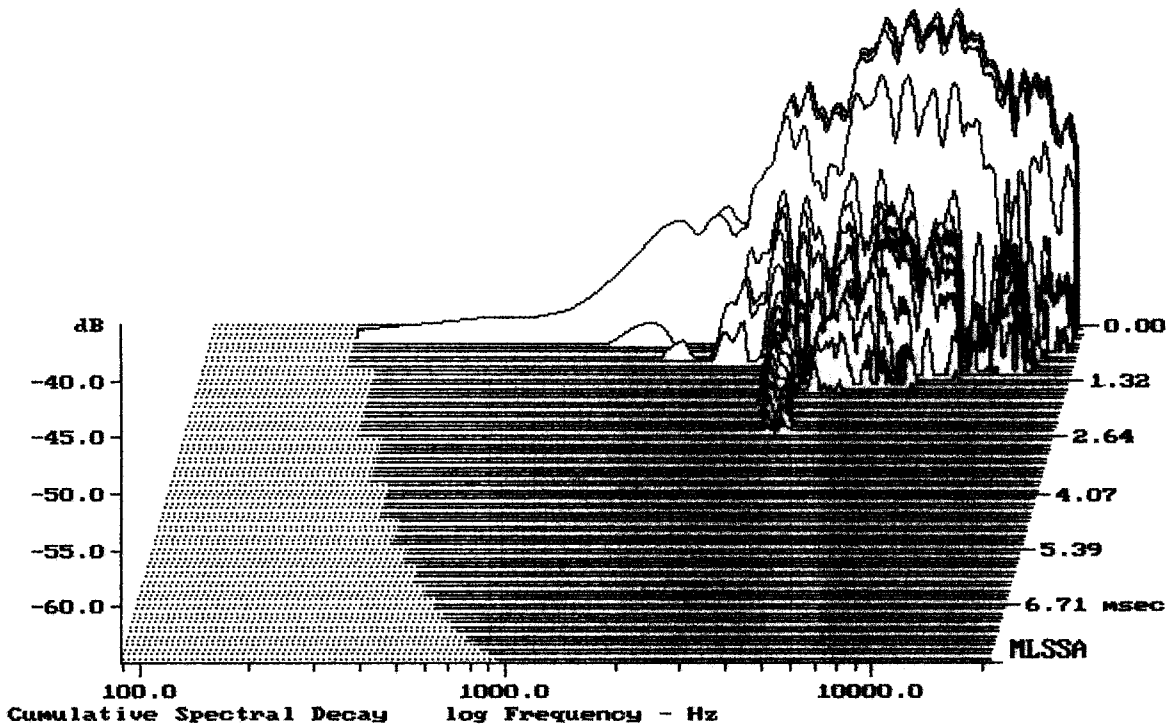

Level (4994:17500 Hz) = 106.30 dB SPL/watt (8 ohms, @1.00 meters)

ST302X

MLSSA: Frequency Domain

-65.00 dB, 3551 Hz (80), 2.428 msec (23)

mean: 7.282, rms: 7.307, std: 0.5965, max: 8.425, min: 5.981

ST302X