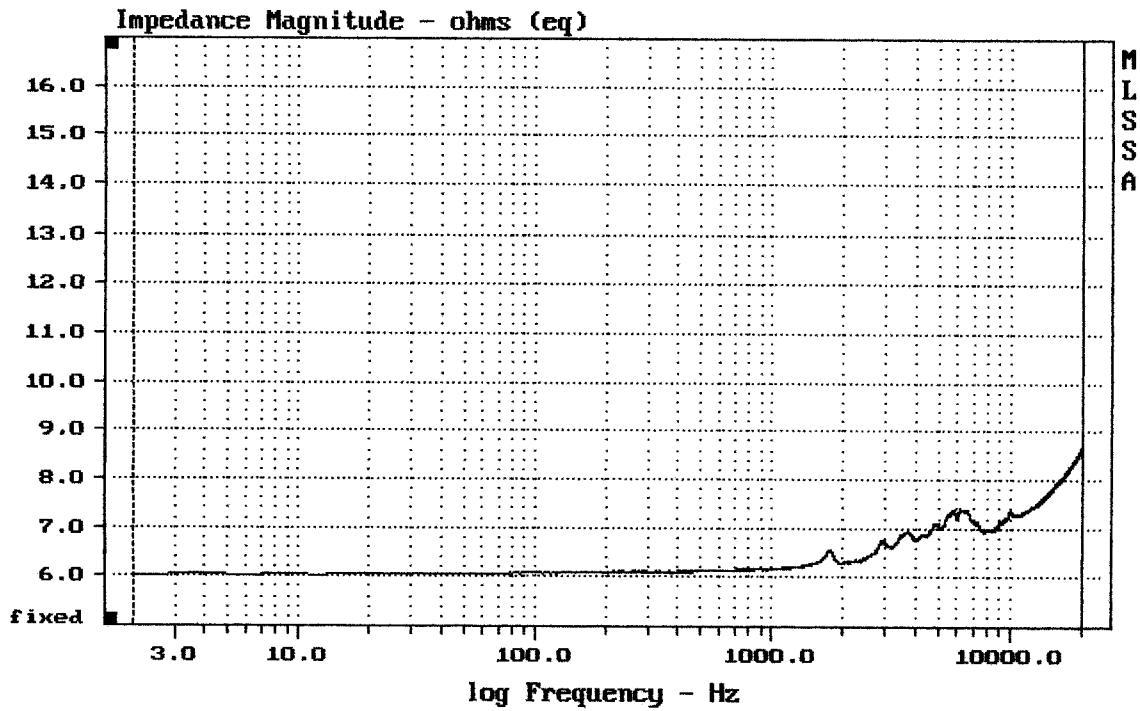

Level (4994:23005 Hz) = 106.64 dB SPL/watt (8 ohms, @1.00 meters)

ST304

MLSSA: Frequency Domain

-63.88 dB, 5948 Hz (134), 2.530 msec (24)

ST304

mean: 7.335, rms: 7.364, std: 0.6536, max: 8.709, min: 6.018

ST304