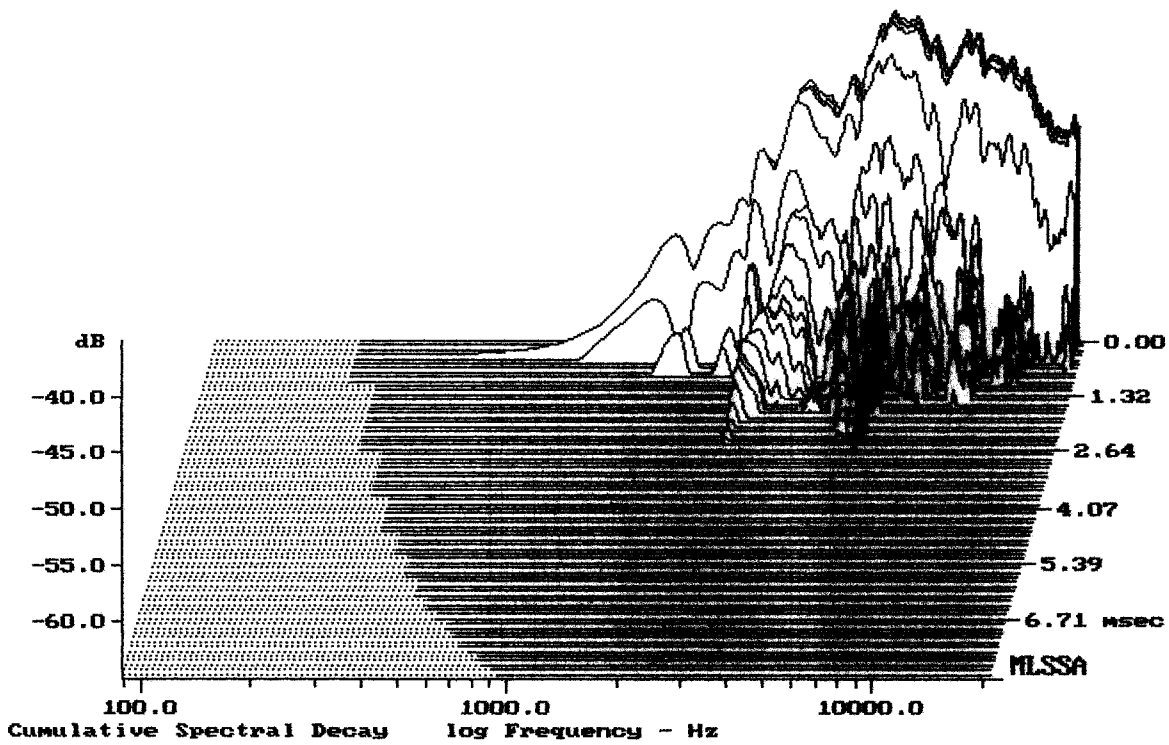

Level (4994:23005 Hz) = 106.64 dB SPL/watt (8 ohms, @1.00 meters)

ST304

MLSSA: Frequency Domain

-63.88 dB, 5948 Hz (134), 2.530 msec (24)

ST304

mean: 7.335, rms: 7.364, std: 0.6536, max: 8.709, min: 6.018

ST304