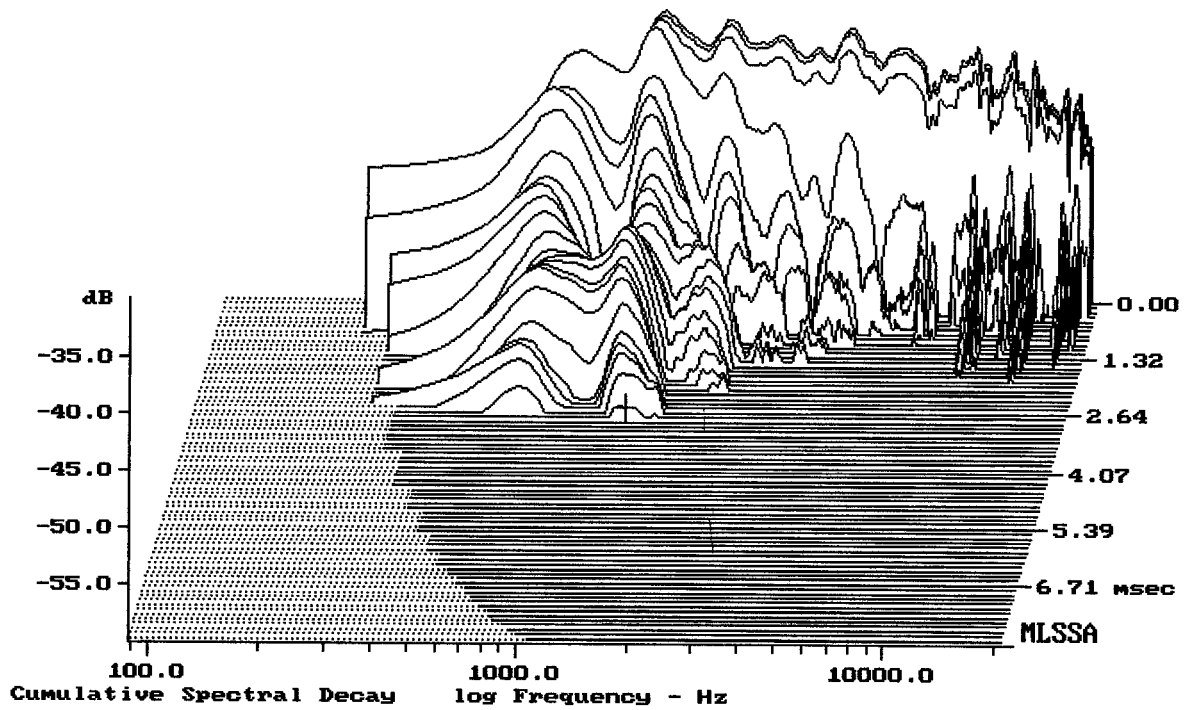

E-shop: <http://eshop.prodance.cz/d2500tind-8-ohm/d-92999/>

E-shop: <http://eshop.prodance.cz/a7570-zvukovod/d-83912/>

Level (699:20008 Hz) = 107.83 dB SPL/watt (8 ohms, @1.00 meters)

SELENIUM D2500TI-ND OMF + A7570

MLSSA: Frequency Domain

-59.08 dB, 1332 Hz (30), 2.750 msec (26)

Level (699:20000 Hz) = 108.17 dB SPL/watt (16 ohms, @1.00 meters)

SELENIUM D2500TI-ND OMF-16 + A7570

MLSSA: Frequency Domain

-64.04 dB, 1420 Hz (32), 2.970 msec (28)