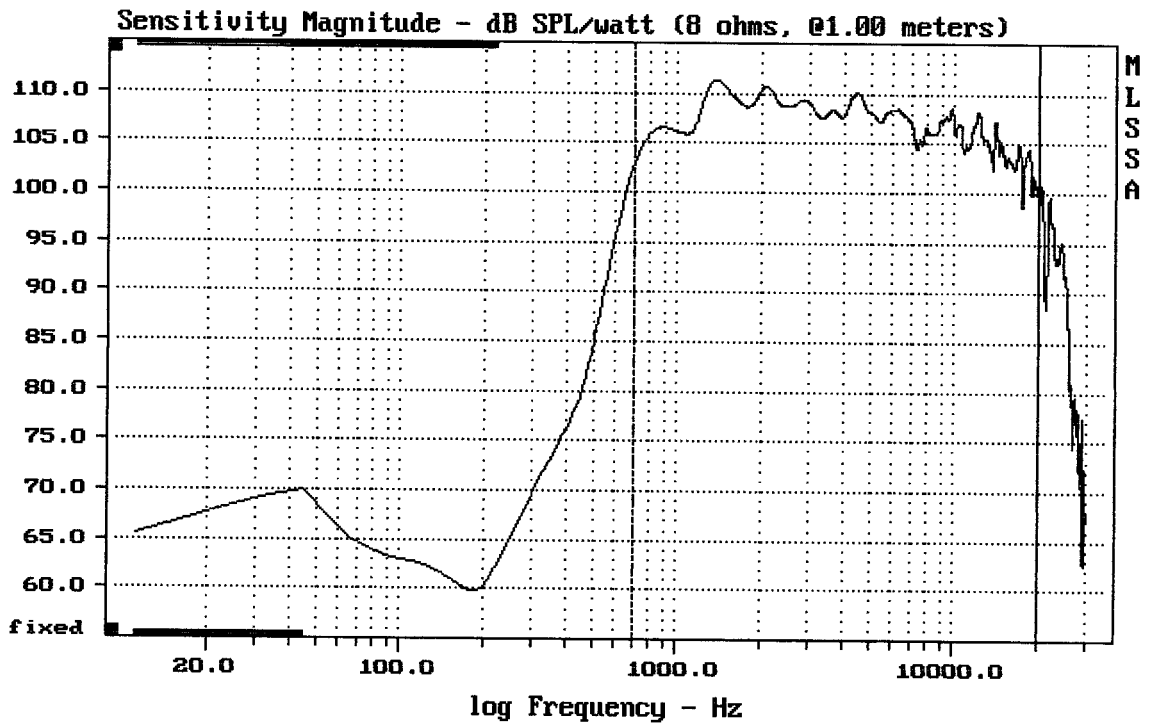

E-shop: <http://eshop.prodance.cz/d2500tind-8-ohm/d-92999/>

E-shop: <http://eshop.prodance.cz/a7570-zvukovod/d-83912/>

Level (699:20008 Hz) = 107.83 dB SPL/watt (8 ohms, @1.00 meters)

SELENIUM D2500TI-ND OMF + A7570

MLSSA: Frequency Domain

-59.08 dB, 1332 Hz (30), 2.750 msec (26)

Level (699:20000 Hz) = 108.17 dB SPL/watt (16 ohms, @1.00 meters)

SELENIUM D2500TI-ND OMF-16 + A7570

MLSSA: Frequency Domain

-64.04 dB, 1420 Hz (32), 2.970 msec (28)

---

mean: 8.265, rms: 8.304, std: 0.8054, max: 13.37, min: 6.096

---

SELENIUM D2500T1-ND OMF + A7570

MLSSA: Frequency Domain

---

mean: 13.06, rms: 13.11, std: 1.116, max: 19.85, min: 10.17

---