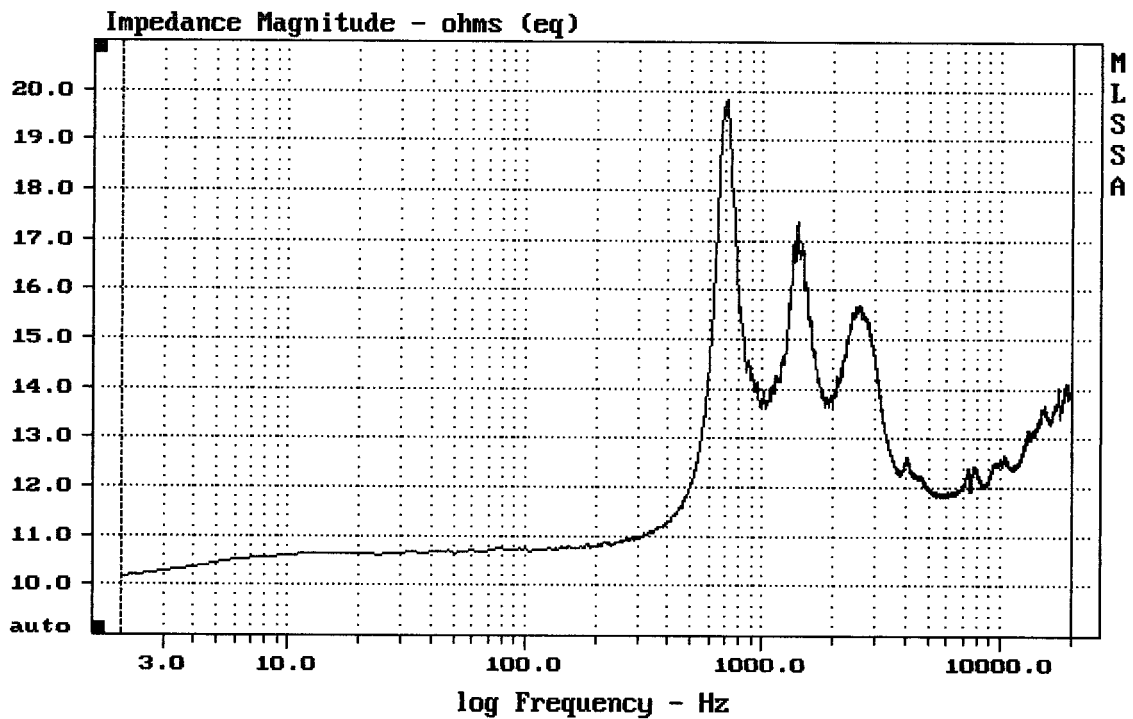

---

mean: 13.06, rms: 13.11, std: 1.116, max: 19.85, min: 10.17

DTTO 16 OHM