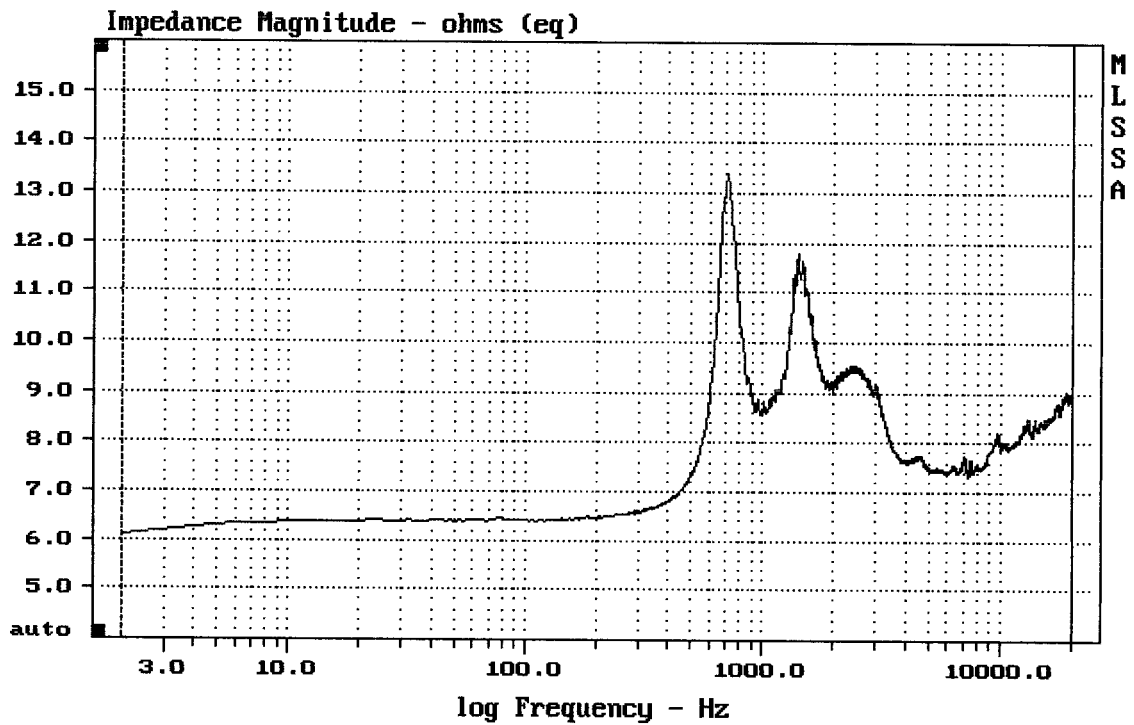

E-shop: <http://eshop.prodance.cz/d2500tind-8-ohm/d-92999/>

E-shop: <http://eshop.prodance.cz/a7570-zvukovod/d-83912/>

Level (699:20008 Hz) = 107.83 dB SPL/watt (8 ohms, @1.00 meters)

SELENIUM D2500TI-ND OMF + A7570

MLSSA: Frequency Domain

-59.08 dB, 1332 Hz (30), 2.750 msec (26)

Level (699:20000 Hz) = 108.17 dB SPL/watt (16 ohms, @1.00 meters)

SELENIUM D2500TI-ND OMF-16 + A7570

MLSSA: Frequency Domain

-64.04 dB, 1420 Hz (32), 2.970 msec (28)