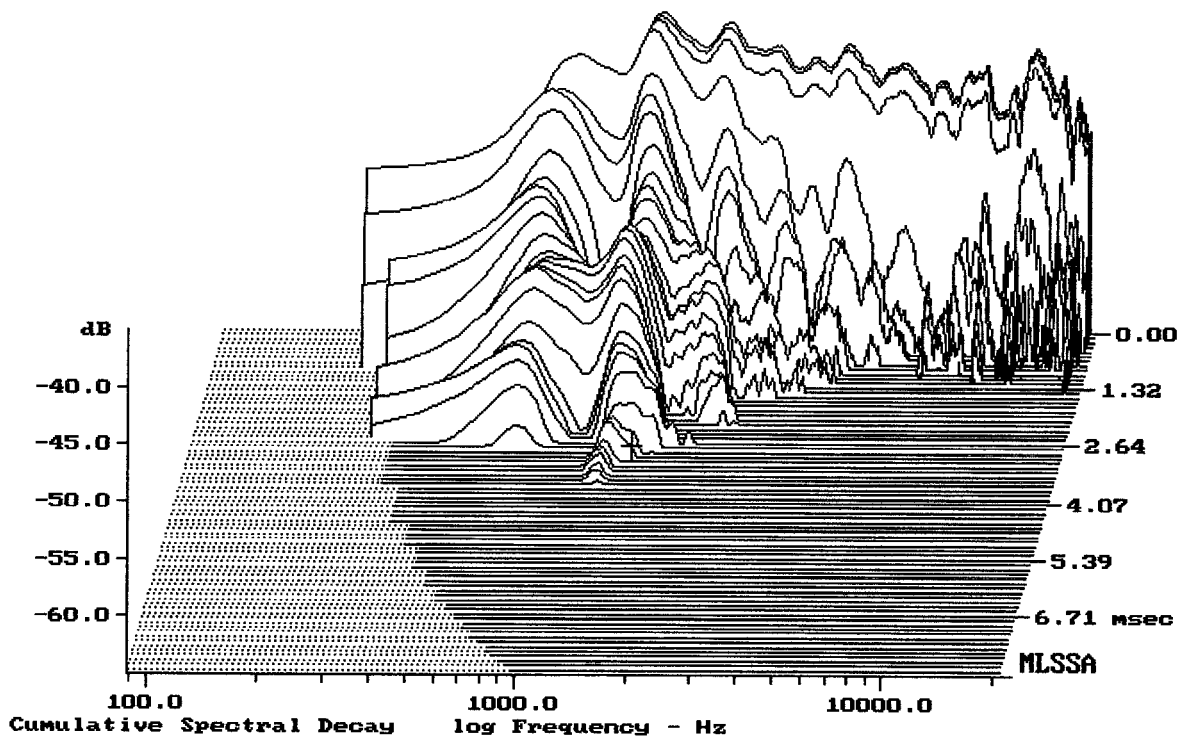

E-shop: <http://eshop.prodance.cz/d2500tind-8-ohm/d-92999/>

E-shop: <http://eshop.prodance.cz/a7570-zvukovod/d-83912/>

Level (699:20008 Hz) = 107.83 dB SPL/watt (8 ohms, @1.00 meters)

SELENIUM D2500TI-ND OMF + A7570

MLSSA: Frequency Domain

-59.08 dB, 1332 Hz (30), 2.750 msec (26)

Level (699:20000 Hz) = 108.17 dB SPL/watt (16 ohms, @1.00 meters)

SELENIUM D2500TI-ND OMF-16 + A7570

MLSSA: Frequency Domain

-64.04 dB, 1420 Hz (32), 2.970 msec (28)