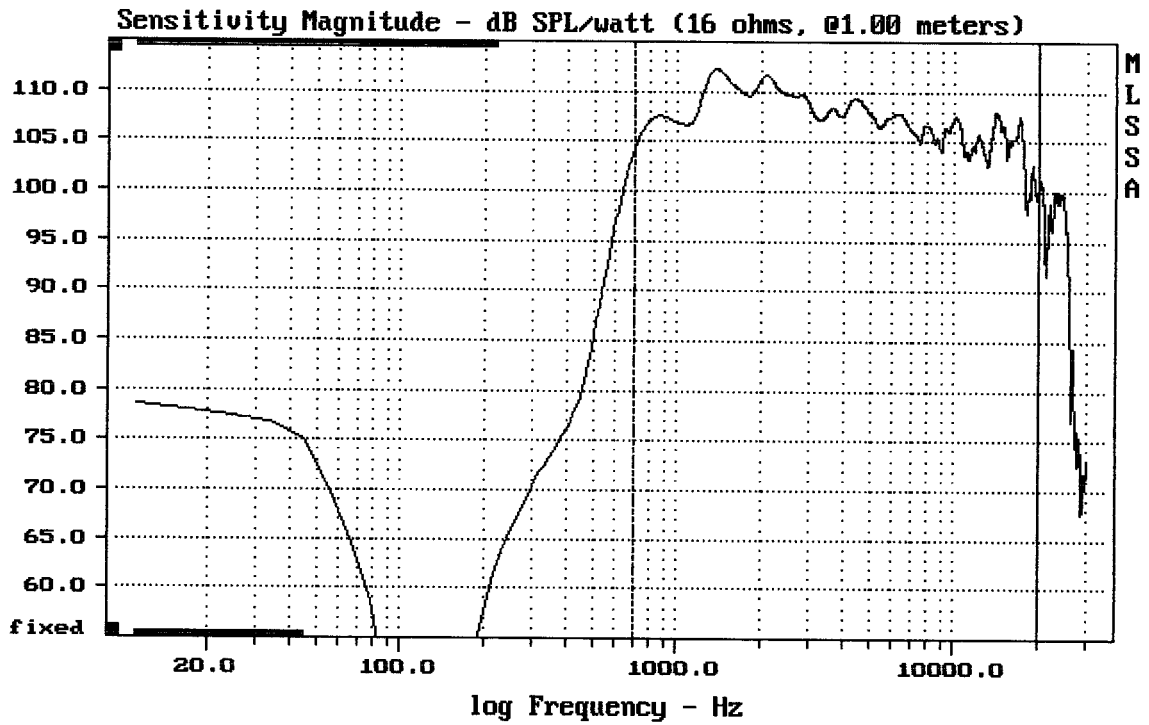

E-shop: <http://eshop.prodance.cz/d2500tind-8-ohm/d-92999/>

E-shop: <http://eshop.prodance.cz/a7570-zvukovod/d-83912/>

Level (699:20008 Hz) = 107.83 dB SPL/watt (8 ohms, @1.00 meters)

SELENIUM D2500TI-ND OMF + A7570

MLSSA: Frequency Domain

-59.08 dB, 1332 Hz (30), 2.750 msec (26)

Level (699:20000 Hz) = 108.17 dB SPL/watt (16 ohms, @1.00 meters)

SELENIUM D2500TI-ND OMF-16 + A7570

MLSSA: Frequency Domain

-64.04 dB, 1420 Hz (32), 2.970 msec (28)

---

mean: 8.265, rms: 8.304, std: 0.8054, max: 13.37, min: 6.096

---

SELENIUM D2500T1-ND OMF + A7570

MLSSA: Frequency Domain

---

mean: 13.06, rms: 13.11, std: 1.116, max: 19.85, min: 10.17

---