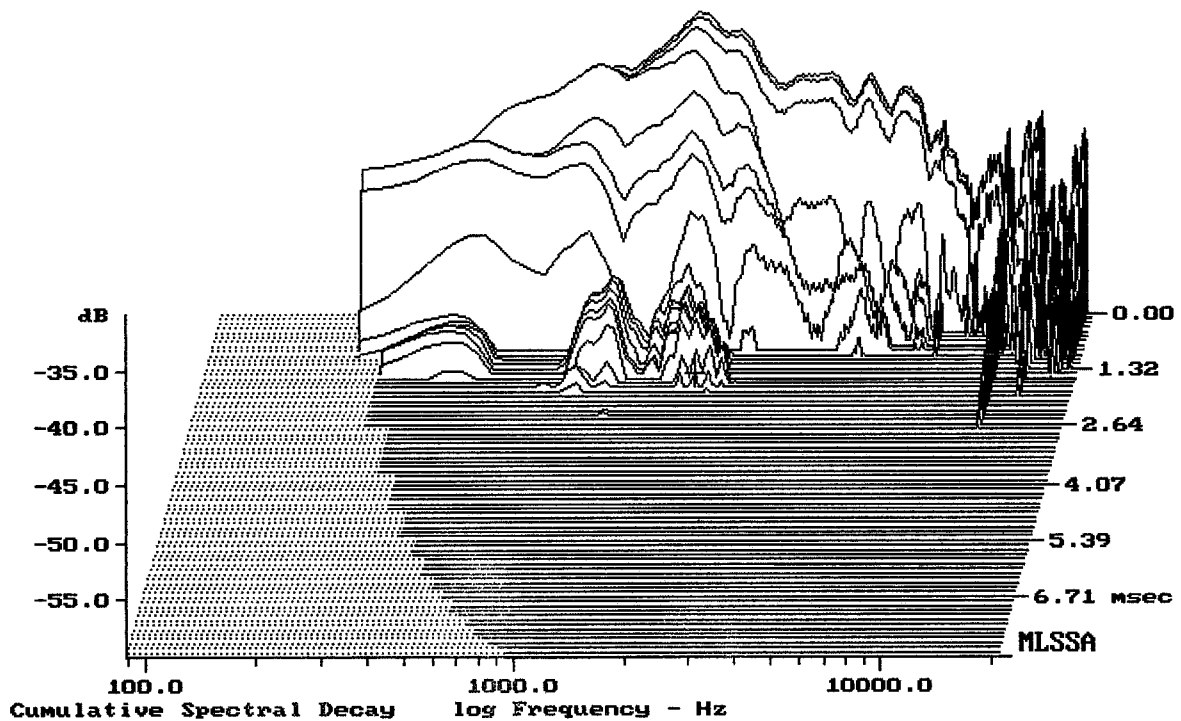

Level (810:20907 Hz) = 110.08 dB SPL/watt (16 ohms, @1.00 meters)

D3300TI/16 + ME60

MLSSA: Frequency Domain

-58.66 dB, 1953 Hz (44), 1.760 msec (17)

D3300TI/16 + ME60

MLSSA: Frequency Domain