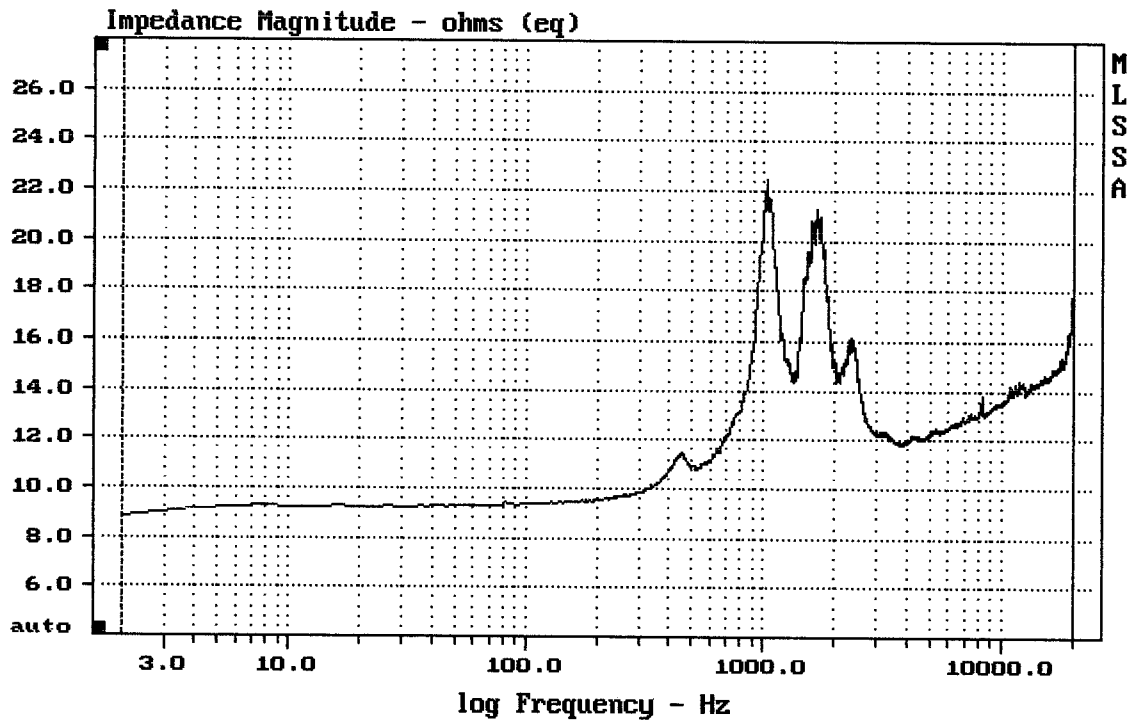

Level (810:20907 Hz) = 110.08 dB SPL/watt (16 ohms, @1.00 meters)

D3300TI/16 + ME60

MLSSA: Frequency Domain

-58.66 dB, 1953 Hz (44), 1.760 msec (17)

D3300TI/16 + ME60

MLSSA: Frequency Domain