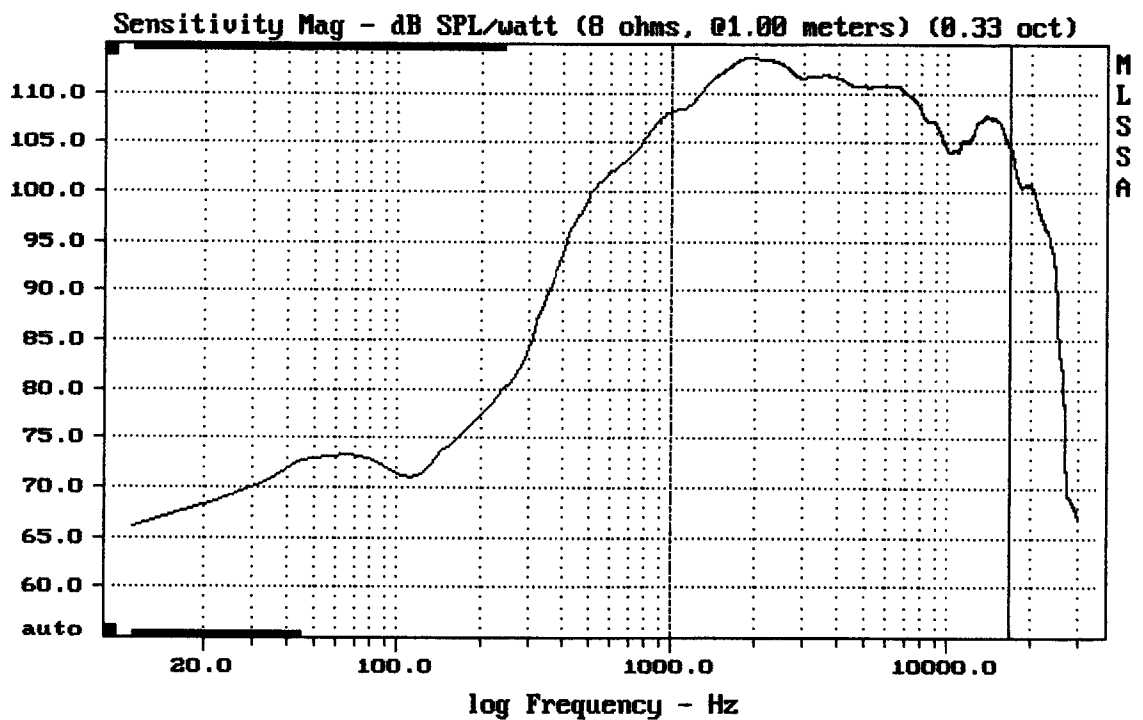

Level (999:22505 Hz) = 110.31 dB SPL/watt (8 ohms, @1.00 meters)

SELENIUM D3500TI-ND + ME60

MLSSA: Frequency Domain

-57.80 dB, 1154 Hz (26), 2.420 msec (23)

SELENIUM D3500TI-ND + ME60

MLSSA: Frequency Domain