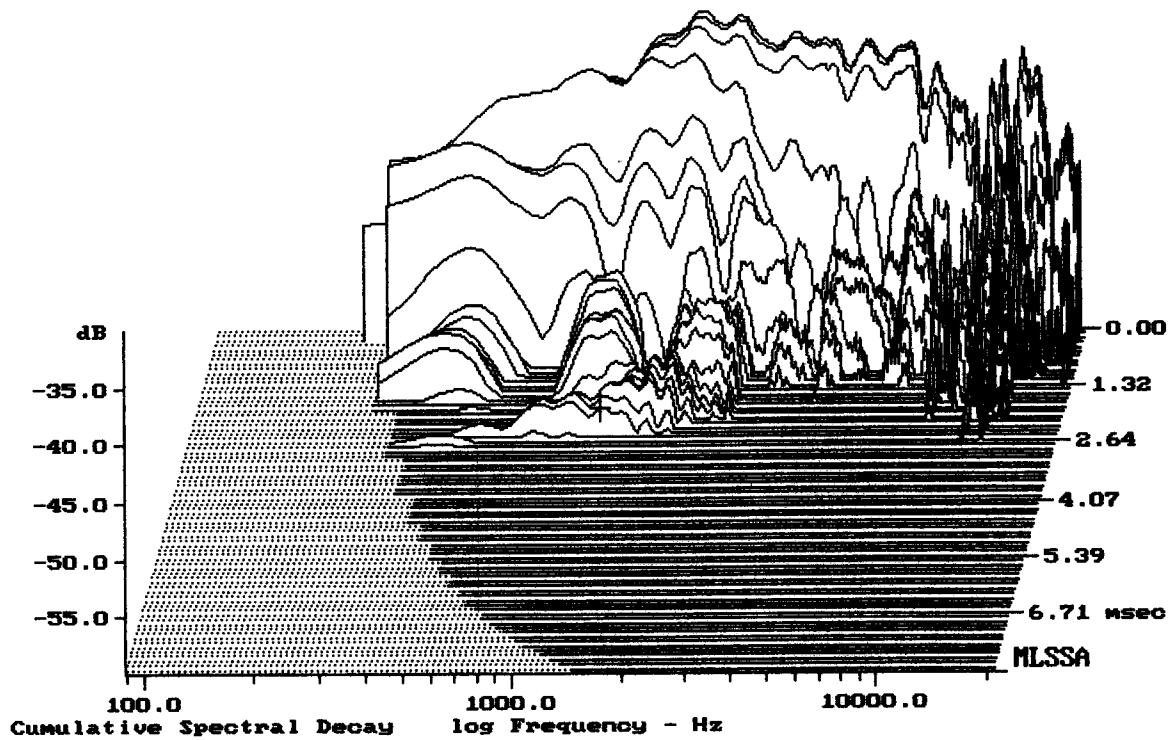

Level (999:22505 Hz) = 110.31 dB SPL/watt (8 ohms, @1.00 meters)

SELENIUM D3500TI-ND + ME60

MLSSA: Frequency Domain

-57.80 dB, 1154 Hz (26), 2.420 msec (23)

SELENIUM D3500TI-ND + ME60

MLSSA: Frequency Domain

SELENIUM D3500TI-ND + ME60