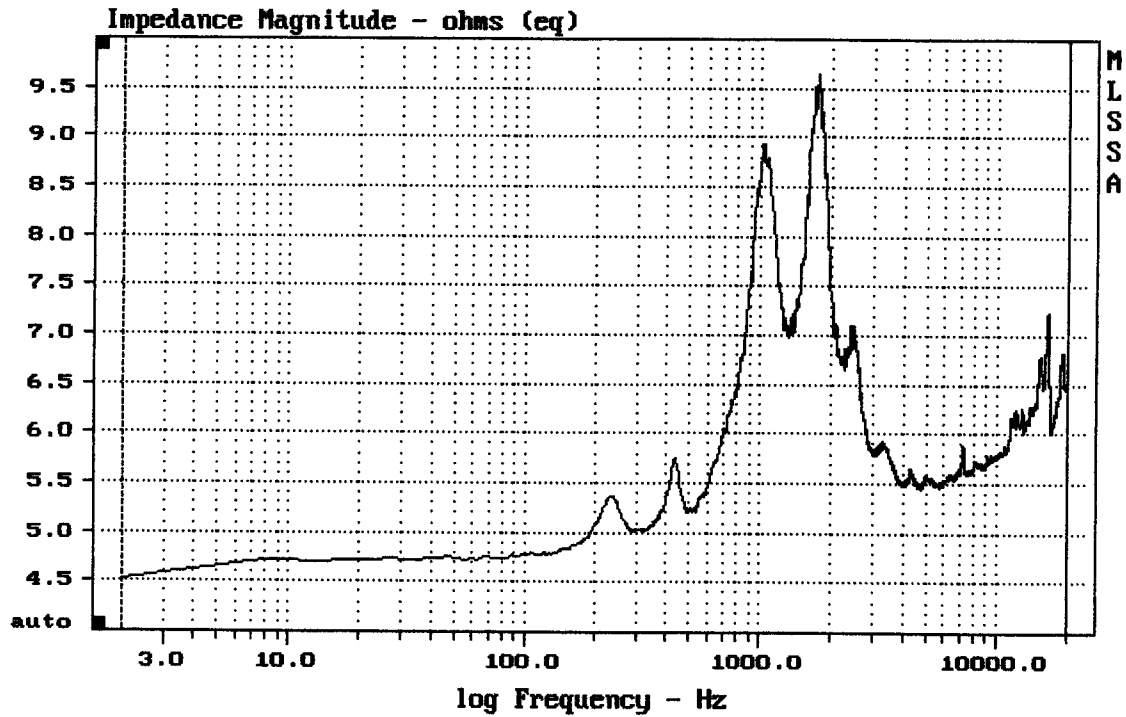

Level (999:22505 Hz) = 110.31 dB SPL/watt (8 ohms, @1.00 meters)

SELENIUM D3500TI-ND + ME60

MLSSA: Frequency Domain

-57.80 dB, 1154 Hz (26), 2.420 msec (23)

SELENIUM D3500TI-ND + ME60

MLSSA: Frequency Domain