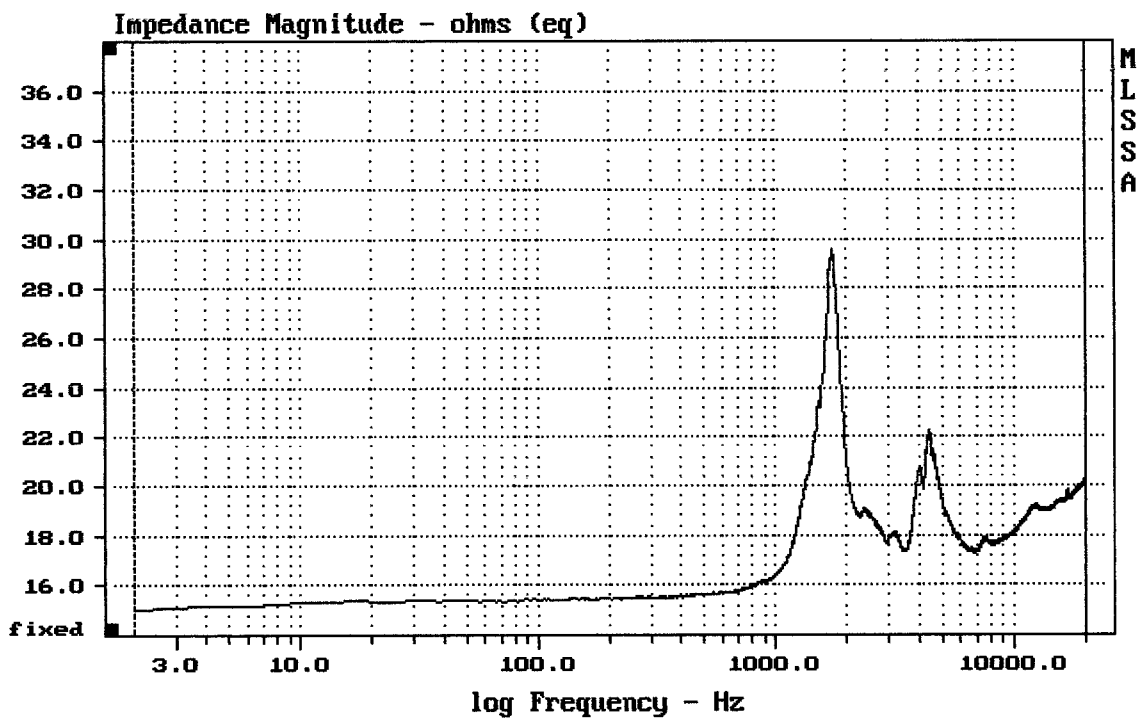

Level (1099:18499 Hz) = 107.66 dB SPL/watt (16 ohms, @1.00 meters)

DT150 OEM/16 + A7570

MLSSA: Frequency Domain

-65.00 dB, 1864 Hz (42), 2.530 msec (24)

mean: 18.93, rms: 19.11, std: 2.614, max: 44.21, min: 15.18

DT150 OEM/16 4x

MLSSA: Frequency Domain

mean: 18.88, rms: 18.95, std: 1.625, max: 29.59, min: 15.05

DT150/16