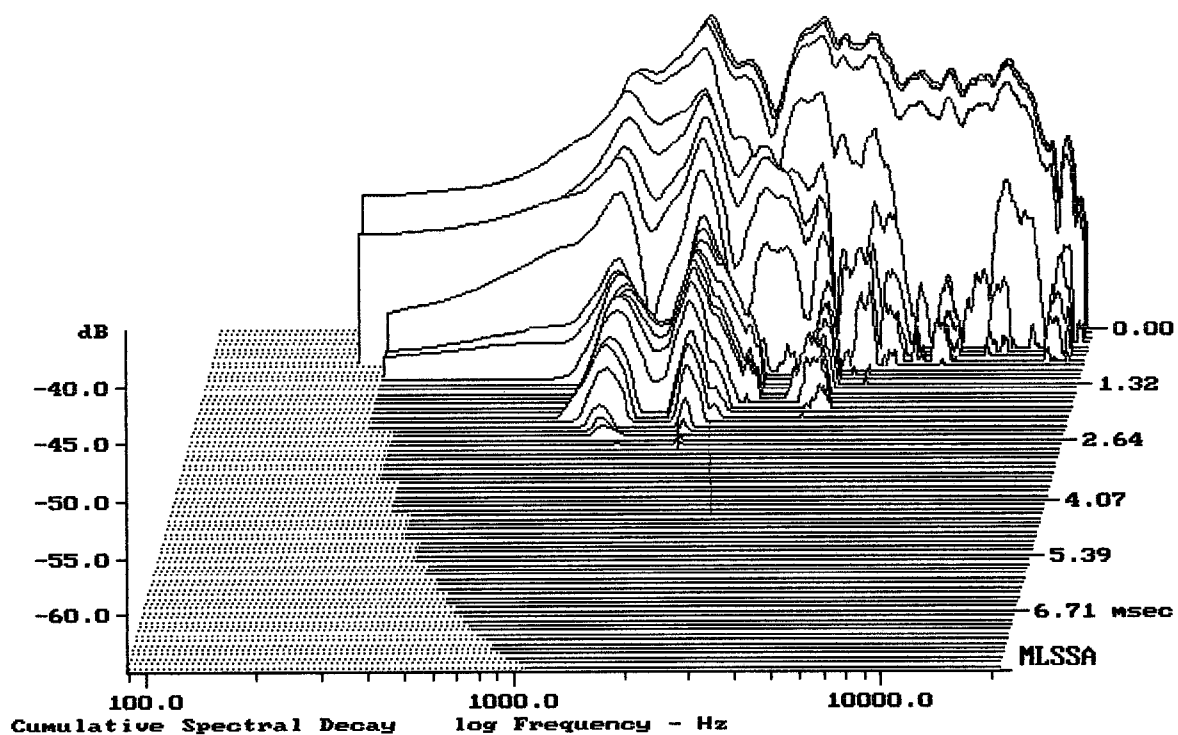

Level (1099:18499 Hz) = 107.66 dB SPL/watt (16 ohms, @1.00 meters)

DT150 OEM/16 + A7570

MLSSA: Frequency Domain

-65.00 dB, 1864 Hz (42), 2.530 msec (24)

mean: 18.93, rms: 19.11, std: 2.614, max: 44.21, min: 15.18

DT150 OEM/16 4x

MLSSA: Frequency Domain

mean: 18.88, rms: 18.95, std: 1.625, max: 29.59, min: 15.05

DT150/16