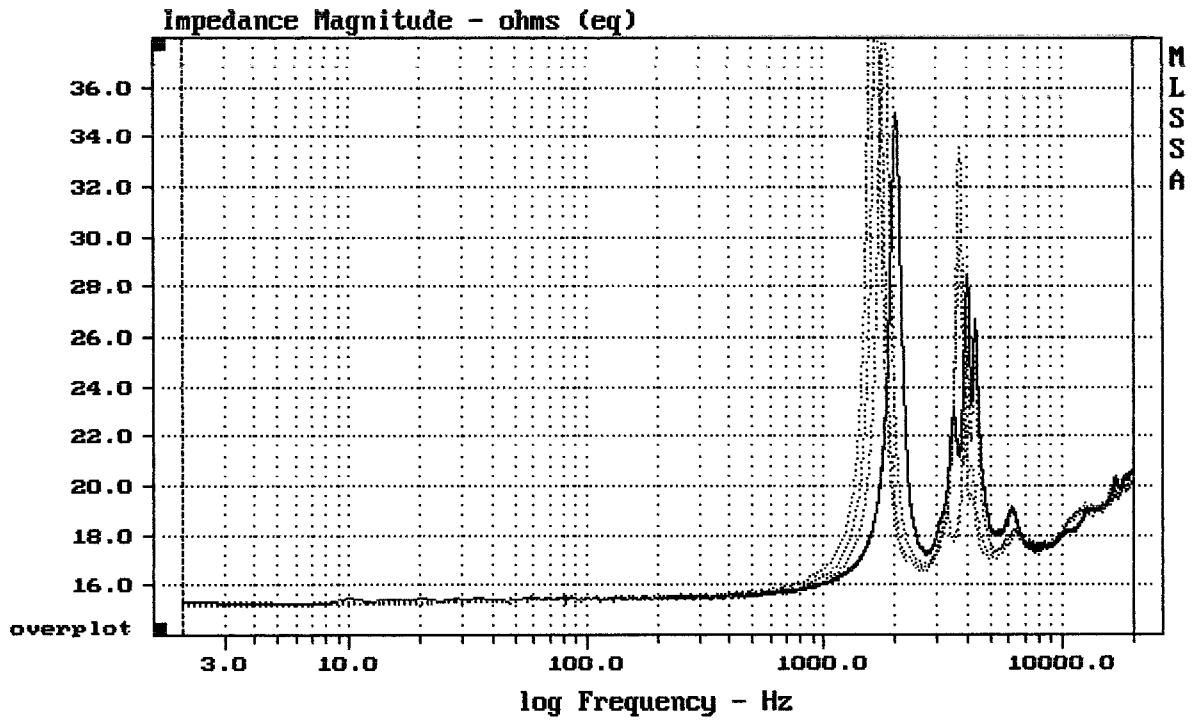

Level (1099:18499 Hz) = 107.66 dB SPL/watt (16 ohms, @1.00 meters)

DT150 OEM/16 + A7570

MLSSA: Frequency Domain

-65.00 dB, 1864 Hz (42), 2.530 msec (24)

mean: 18.93, rms: 19.11, std: 2.614, max: 44.21, min: 15.18

DT150 OEM/16 4x

MLSSA: Frequency Domain

mean: 18.88, rms: 18.95, std: 1.625, max: 29.59, min: 15.05

DT150/16