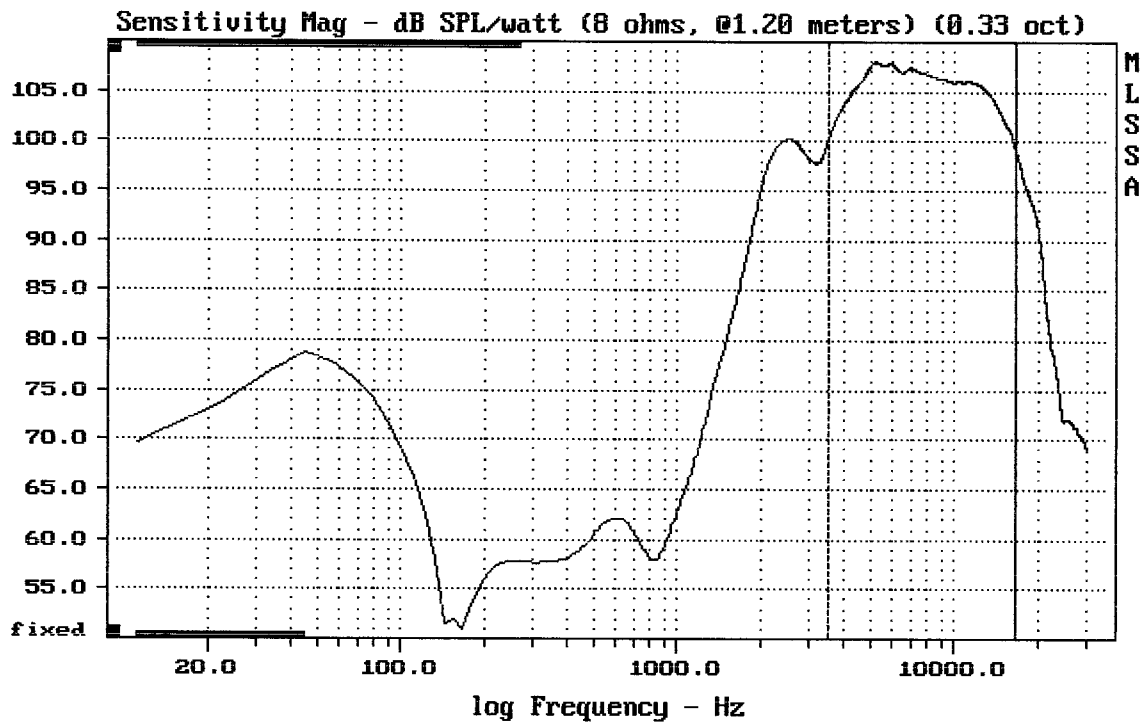

---

mean: 7.945, rms: 7.975, std: 0.6946, max: 9.383, min: 6.205

---

SELENIUM ST320

MLSSA: Frequency Domain

---

Level (3507:16002 Hz) = 105.93 dB SPL/watt (8 ohms, @1.20 meters)

---

SELENIUM ST320

Level (3507:16502 Hz) = 105.95 dB SPL/watt (8 ohms, @1.20 meters) (0.33 oct)

SELENIUM ST320

MLSSA: Frequency Domain

-64.17 dB, 5948 Hz (134), 2.860 msec (27)

Overlay Compare: dev= +7/-10, std= 6, avg= -13

SELENIUM ST320

MLSSA: Frequency Domain

Overlay Compare: dev= +7.4/-3.7, std= 2.9, avg= -21

SELENIUM ST320