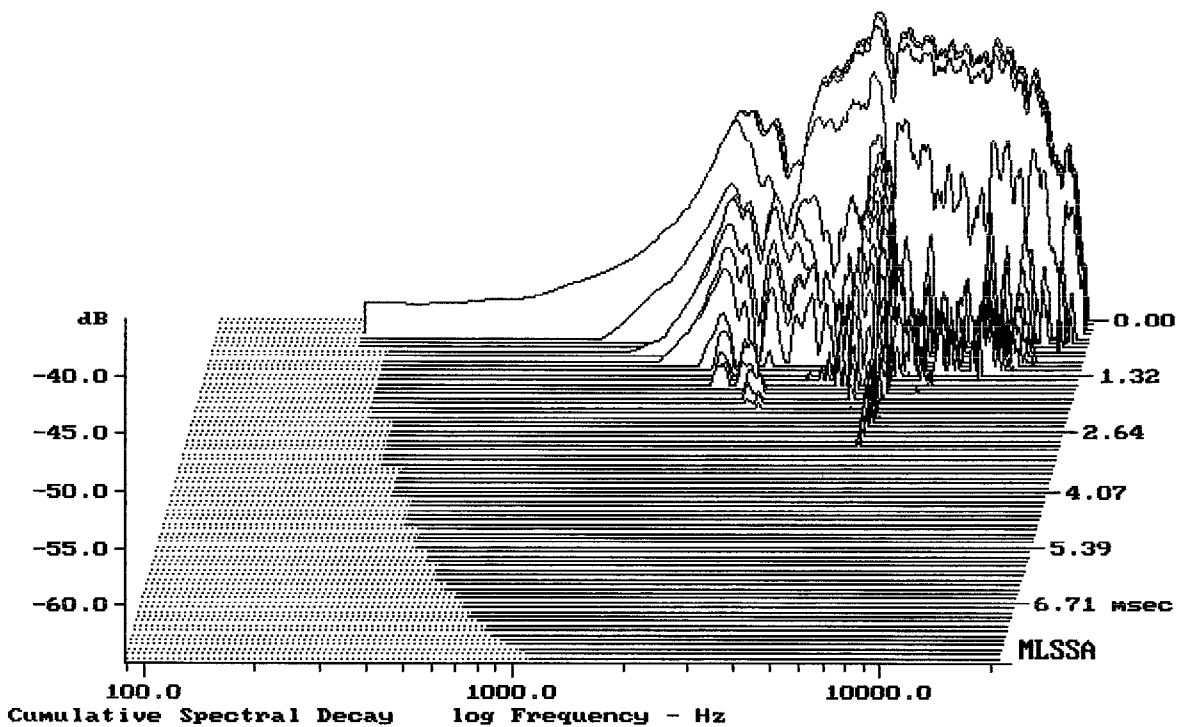

---

mean: 7.945, rms: 7.975, std: 0.6946, max: 9.383, min: 6.205

---

SELENIUM ST320

MLSSA: Frequency Domain

---

Level (3507:16002 Hz) = 105.93 dB SPL/watt (8 ohms, @1.20 meters)

---

SELENIUM ST320

Level (3507:16502 Hz) = 105.95 dB SPL/watt (8 ohms, @1.20 meters) (0.33 oct)

SELENIUM ST320

MLSSA: Frequency Domain

-64.17 dB, 5948 Hz (134), 2.860 msec (27)

Overlay Compare: dev= +7/-10, std= 6, avg= -13

SELENIUM ST320

MLSSA: Frequency Domain

Overlay Compare: dev= +7.4/-3.7, std= 2.9, avg= -21

SELENIUM ST320