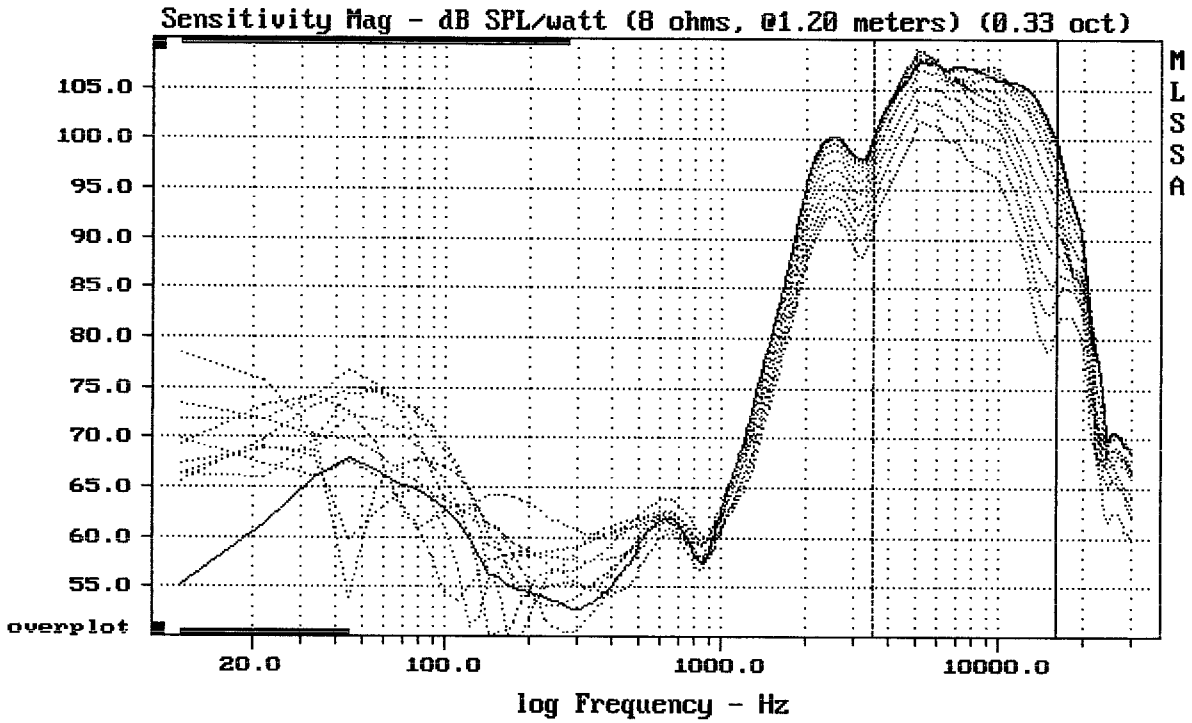

---

mean: 7.945, rms: 7.975, std: 0.6946, max: 9.383, min: 6.205

---

SELENIUM ST320

MLSSA: Frequency Domain

---

Level (3507:16002 Hz) = 105.93 dB SPL/watt (8 ohms, @1.20 meters)

---

SELENIUM ST320

Level (3507:16502 Hz) = 105.95 dB SPL/watt (8 ohms, @1.20 meters) (0.33 oct)

SELENIUM ST320

MLSSA: Frequency Domain

-64.17 dB, 5948 Hz (134), 2.860 msec (27)

Overlay Compare: dev= +7/-10, std= 6, avg= -13

SELENIUM ST320

MLSSA: Frequency Domain

Overlay Compare: dev= +7.4/-3.7, std= 2.9, avg= -21

SELENIUM ST320