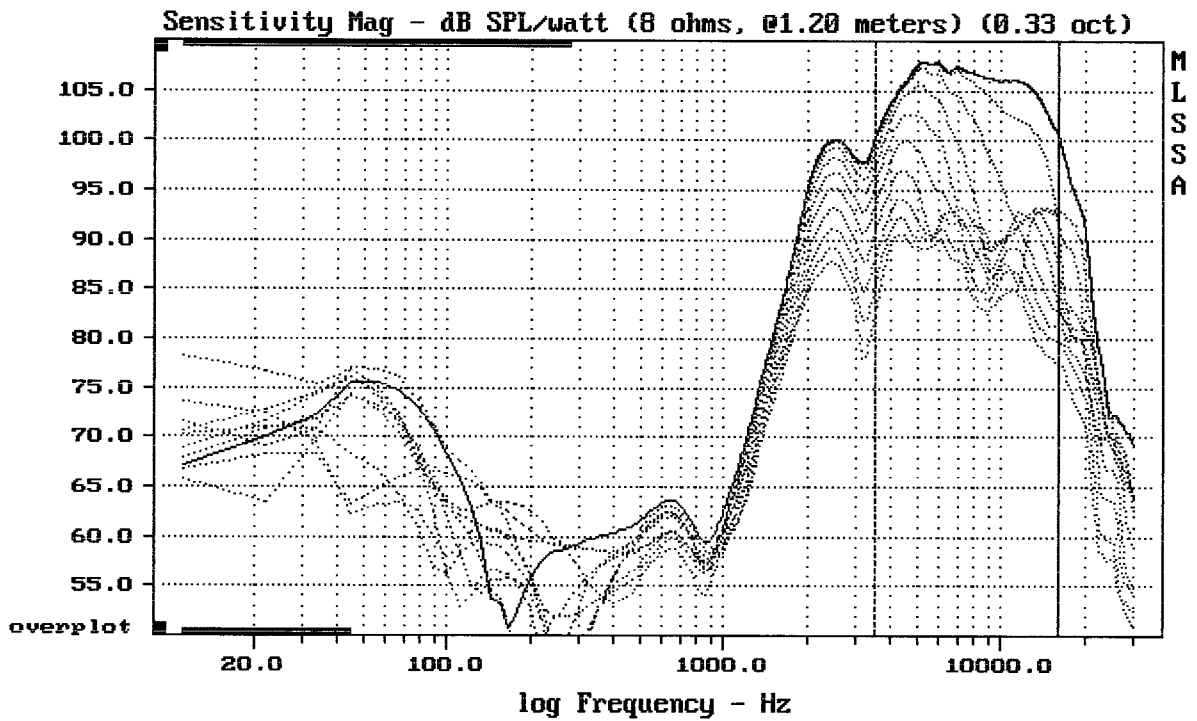

---

mean: 7.945, rms: 7.975, std: 0.6946, max: 9.383, min: 6.205

---

SELENIUM ST320

MLSSA: Frequency Domain

---

Level (3507:16002 Hz) = 105.93 dB SPL/watt (8 ohms, @1.20 meters)

---

SELENIUM ST320

Level (3507:16502 Hz) = 105.95 dB SPL/watt (8 ohms, @1.20 meters) (0.33 oct)

SELENIUM ST320

MLSSA: Frequency Domain

-64.17 dB, 5948 Hz (134), 2.860 msec (27)

Overlay Compare: dev= +7/-10, std= 6, avg= -13

SELENIUM ST320

MLSSA: Frequency Domain

Overlay Compare: dev= +7.4/-3.7, std= 2.9, avg= -21

SELENIUM ST320