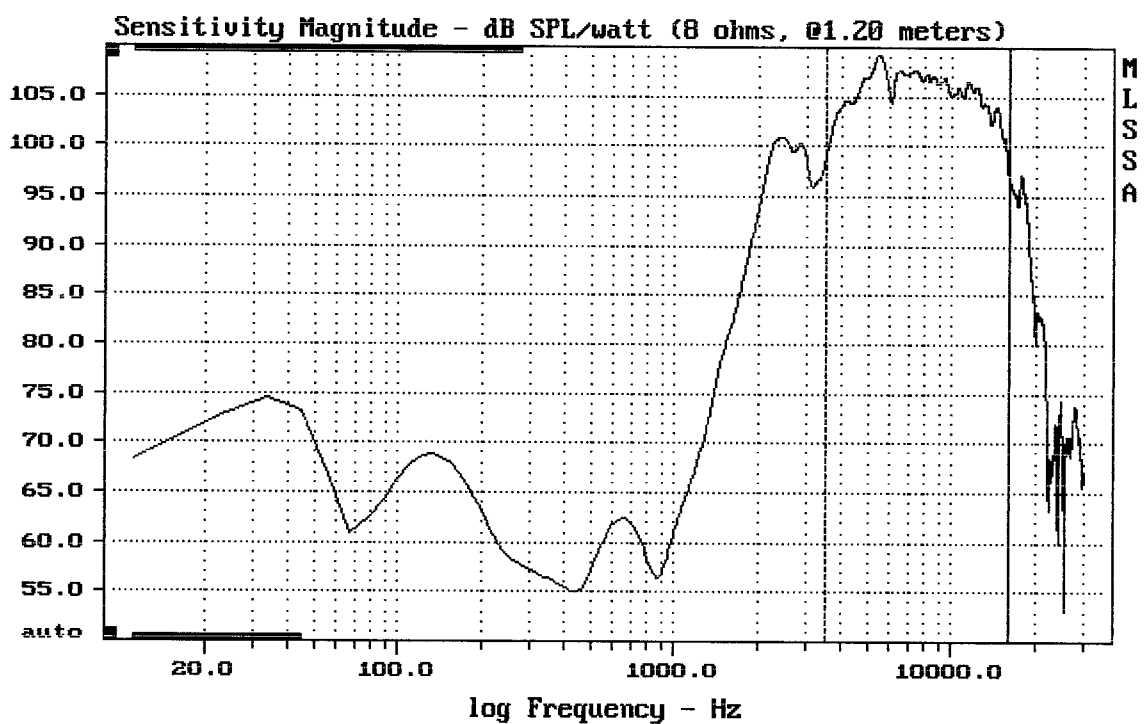

---

mean: 7.945, rms: 7.975, std: 0.6946, max: 9.383, min: 6.205

---

SELENIUM ST320

MLSSA: Frequency Domain

---

Level (3507:16002 Hz) = 105.93 dB SPL/watt (8 ohms, @1.20 meters)

---

SELENIUM ST320

Level (3507:16502 Hz) = 105.95 dB SPL/watt (8 ohms, @1.20 meters) (0.33 oct)

SELENIUM ST320

MLSSA: Frequency Domain

-64.17 dB, 5948 Hz (134), 2.860 msec (27)

Overlay Compare: dev= +7/-10, std= 6, avg= -13

SELENIUM ST320

MLSSA: Frequency Domain

Overlay Compare: dev= +7.4/-3.7, std= 2.9, avg= -21

SELENIUM ST320