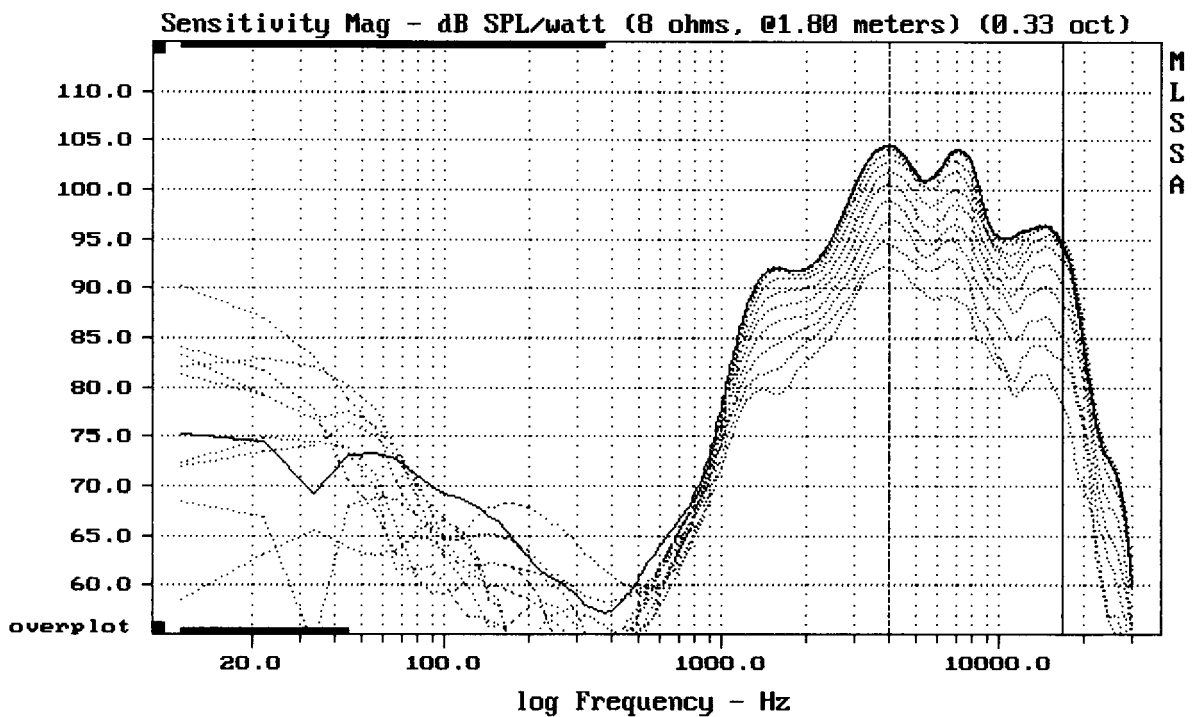

---

Overlay Compare: dev= +2.4/-1.6, std= 0.86, avg= -11

---

TESLA ARC4818 0/10/...90 DEG.HOR.

---

Overlay Compare: dev= +3.2/-1.8, std= 1.5, avg= -14

---

TESLA ARC4818 0/10/...90 DEG.VERT.