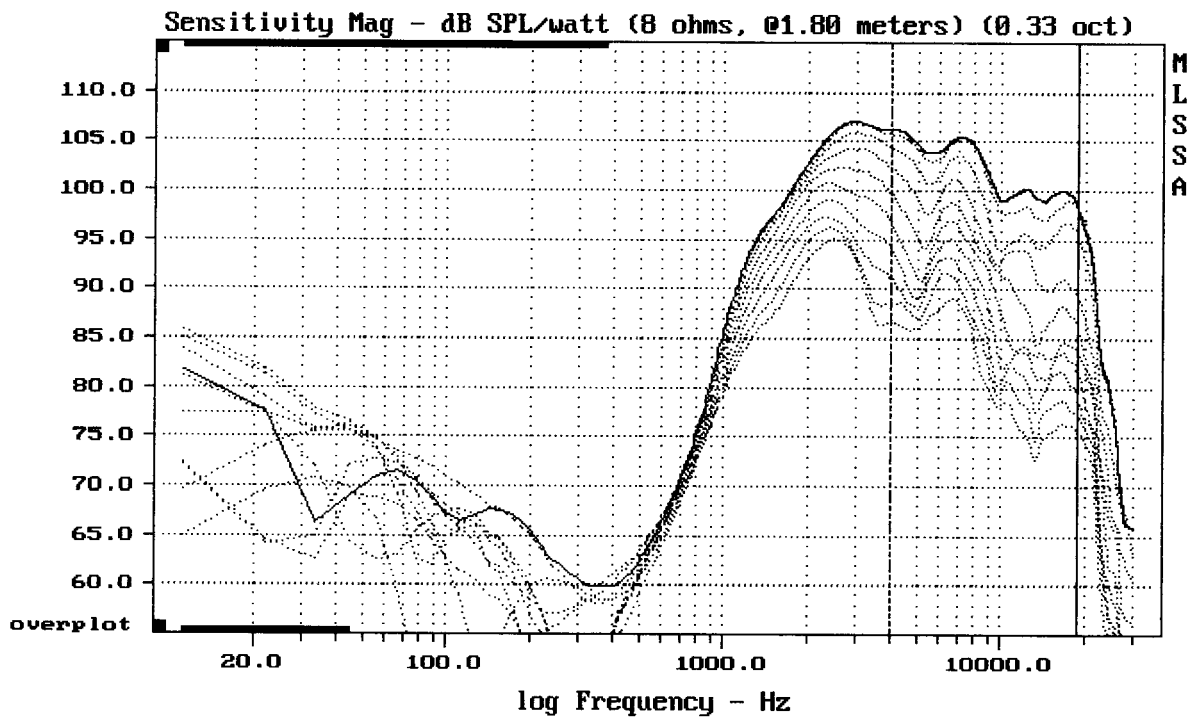

---

Overlay Compare: dev= +7.2/-4.3, std= 3.6, avg= -22

---

TONSIL GTC12-19/100 0/10/...90 DEG.HOR.

---

Overlay Compare: dev= +6.1/-4.9, std= 2.9, avg= -22

---

DTTO, 0/10/...90 DEG.VERT.