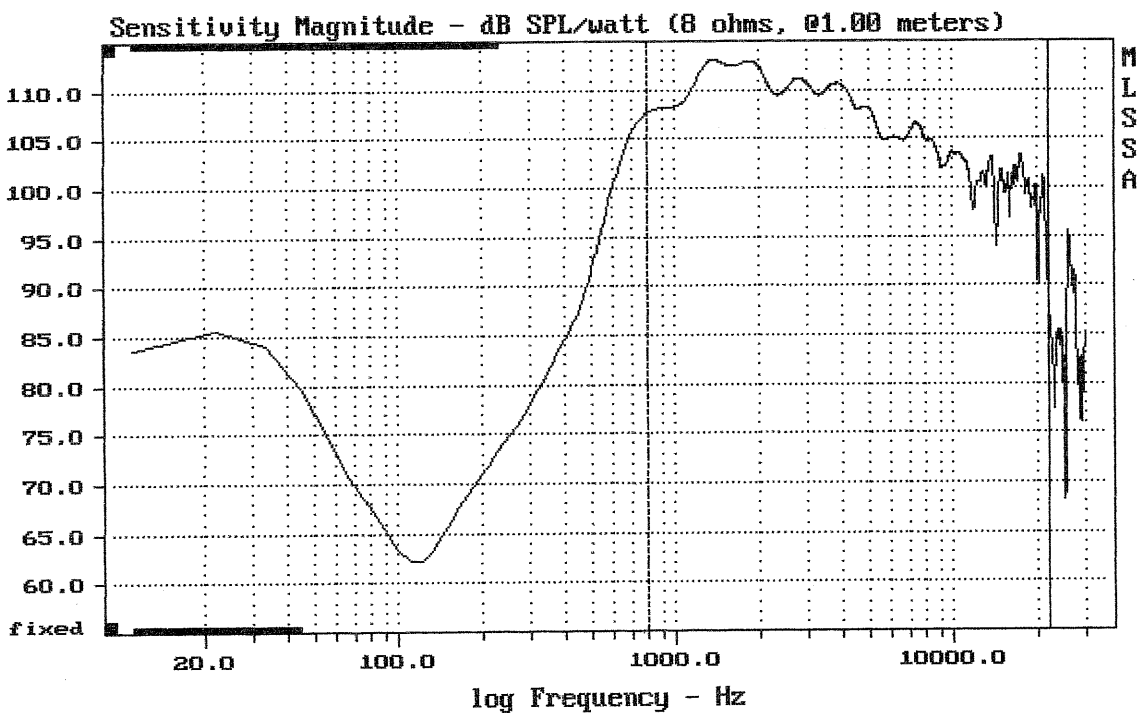

Level (799:19331 Hz) = 109.69 dB SPL/watt (8 ohms, @1.00 meters)

DE52

MLSSA: Frequency Domain

-59.58 dB, 5060 Hz (114), 2.420 msec (23)

DTTO

---

Level (799:19331 Hz) = 109.75 dB SPL/watt (8 ohms, @1.00 meters)

---

DE52 + B8575

MLSSA: Frequency Domain

---

Level (799:22017 Hz) = 108.80 dB SPL/watt (8 ohms, @1.00 meters)

---

DE680TN + B8575

MLSSA: Frequency Domain