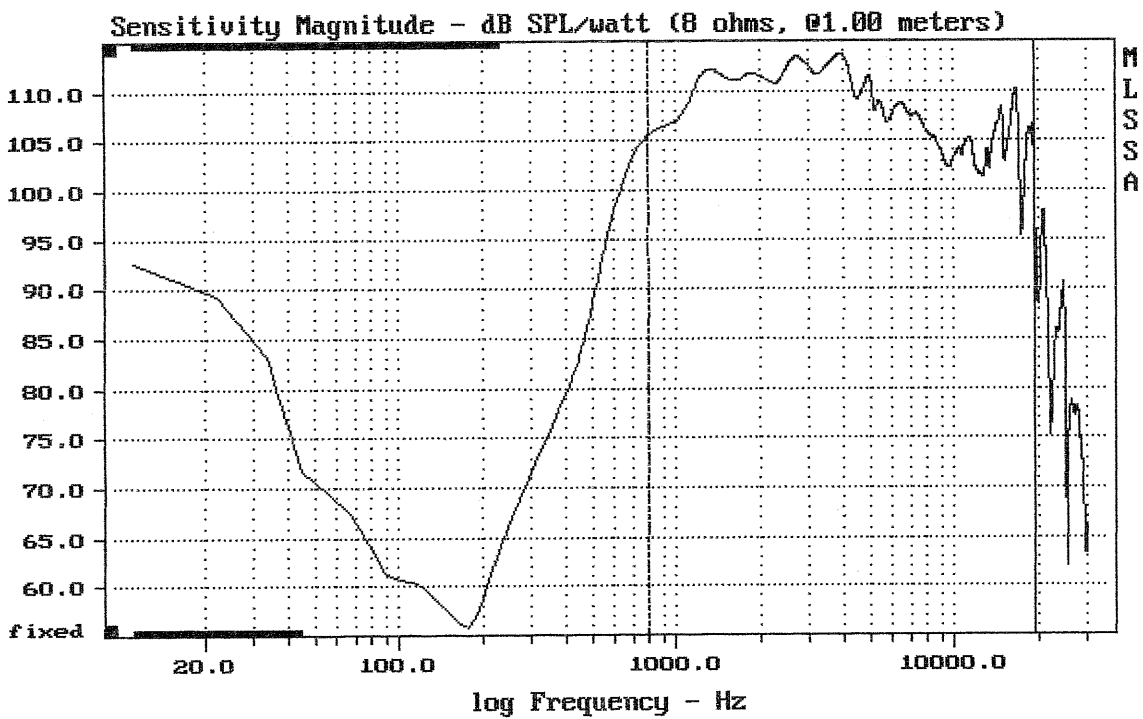

Level (799:19331 Hz) = 109.69 dB SPL/watt (8 ohms, @1.00 meters)

DE52

MLSSA: Frequency Domain

-59.58 dB, 5060 Hz (114), 2.420 msec (23)

DTTO

---

Level (799:19331 Hz) = 109.75 dB SPL/watt (8 ohms, @1.00 meters)

---

DE52 + B8575

MLSSA: Frequency Domain

---

Level (799:22017 Hz) = 108.80 dB SPL/watt (8 ohms, @1.00 meters)

---

DE680TN + B8575

MLSSA: Frequency Domain

---

mean: 9.261, rms: 9.997, std: 3.766, max: 66.64, min: 6.333

---

DE52

MLSSA: Frequency Domain

---

mean: 9.142, rms: 9.34, std: 1.912, max: 29.74, min: 6.334

---