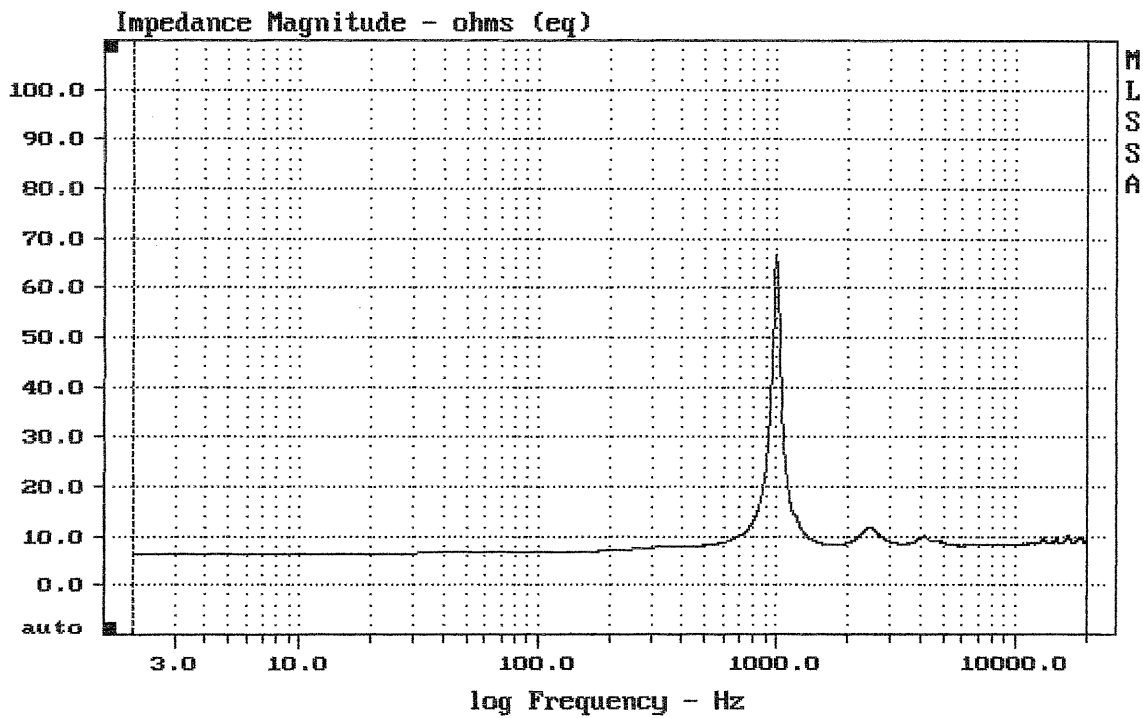

Level (799:19331 Hz) = 109.69 dB SPL/watt (8 ohms, @1.00 meters)

DE52

MLSSA: Frequency Domain

-59.58 dB, 5060 Hz (114), 2.420 msec (23)

DTTO

---

Level (799:19331 Hz) = 109.75 dB SPL/watt (8 ohms, @1.00 meters)

---

DE52 + B8575

MLSSA: Frequency Domain

---

Level (799:22017 Hz) = 108.80 dB SPL/watt (8 ohms, @1.00 meters)

---

DE680TN + B8575

MLSSA: Frequency Domain