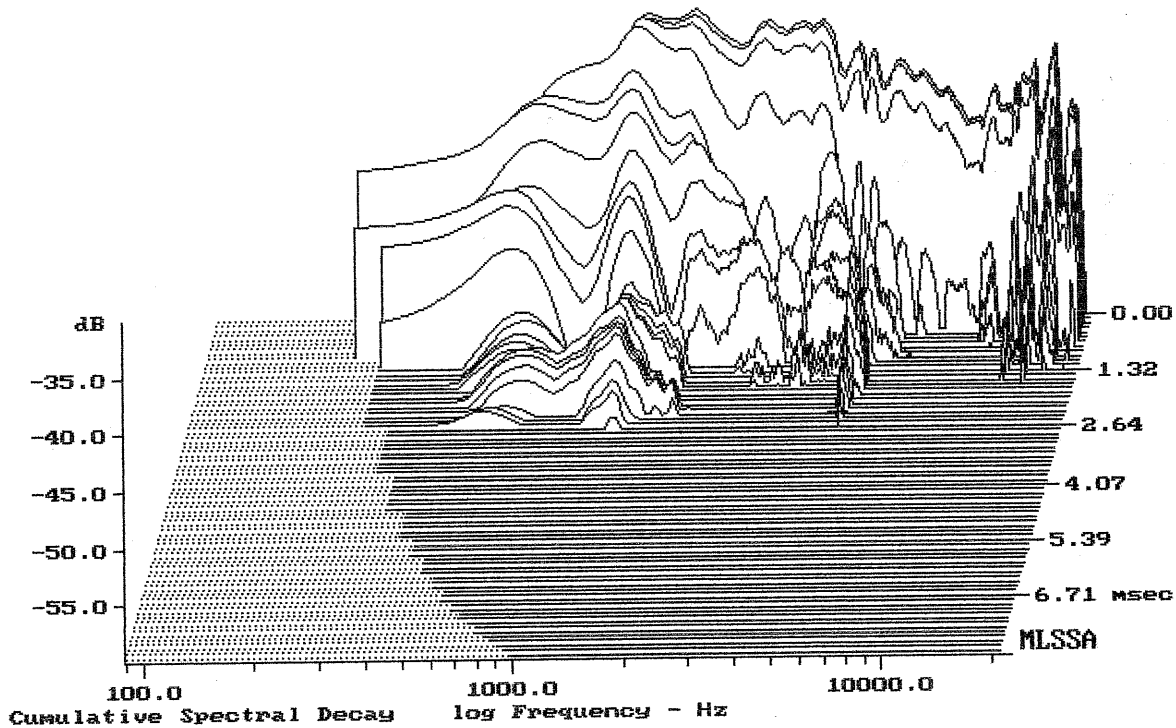

Level (799:19331 Hz) = 109.69 dB SPL/watt (8 ohms, @1.00 meters)

DE52

MLSSA: Frequency Domain

-59.58 dB, 5060 Hz (114), 2.420 msec (23)

DTTO

---

Level (799:19331 Hz) = 109.75 dB SPL/watt (8 ohms, @1.00 meters)

---

DE52 + B8575

MLSSA: Frequency Domain

---

Level (799:22017 Hz) = 108.80 dB SPL/watt (8 ohms, @1.00 meters)

---

DE680TN + B8575

MLSSA: Frequency Domain