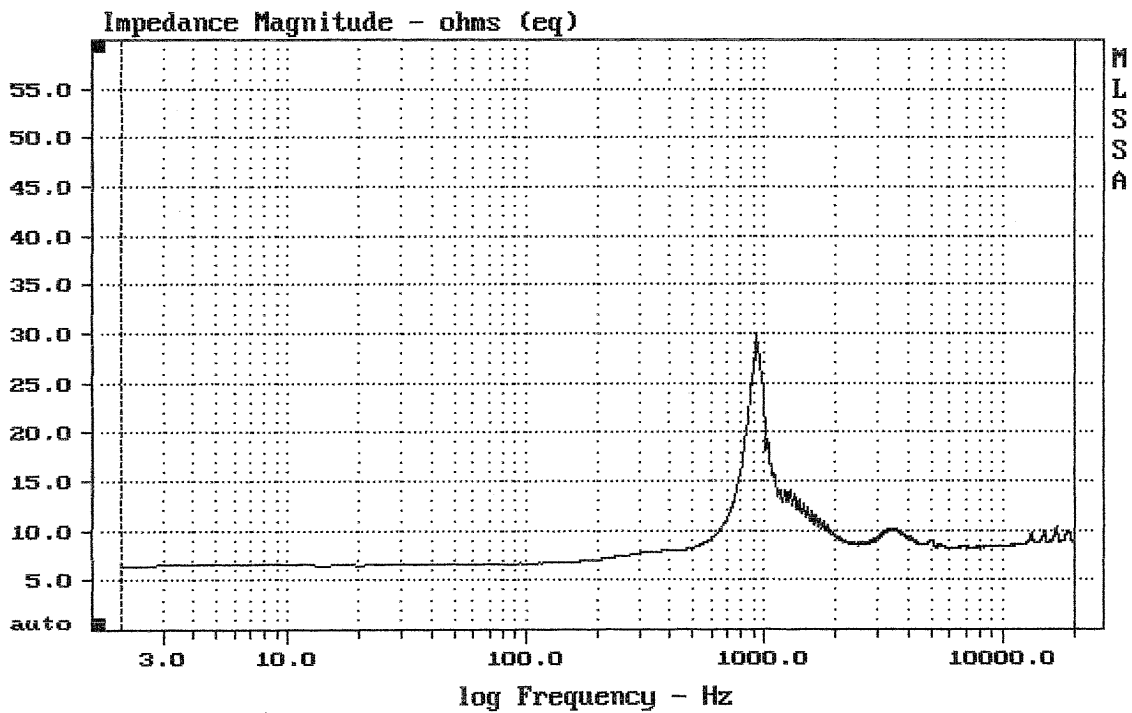

---

mean: 9.142, rms: 9.34, std: 1.912, max: 29.74, min: 6.334

DE52 + ME90

MLSSA: Frequency Domain