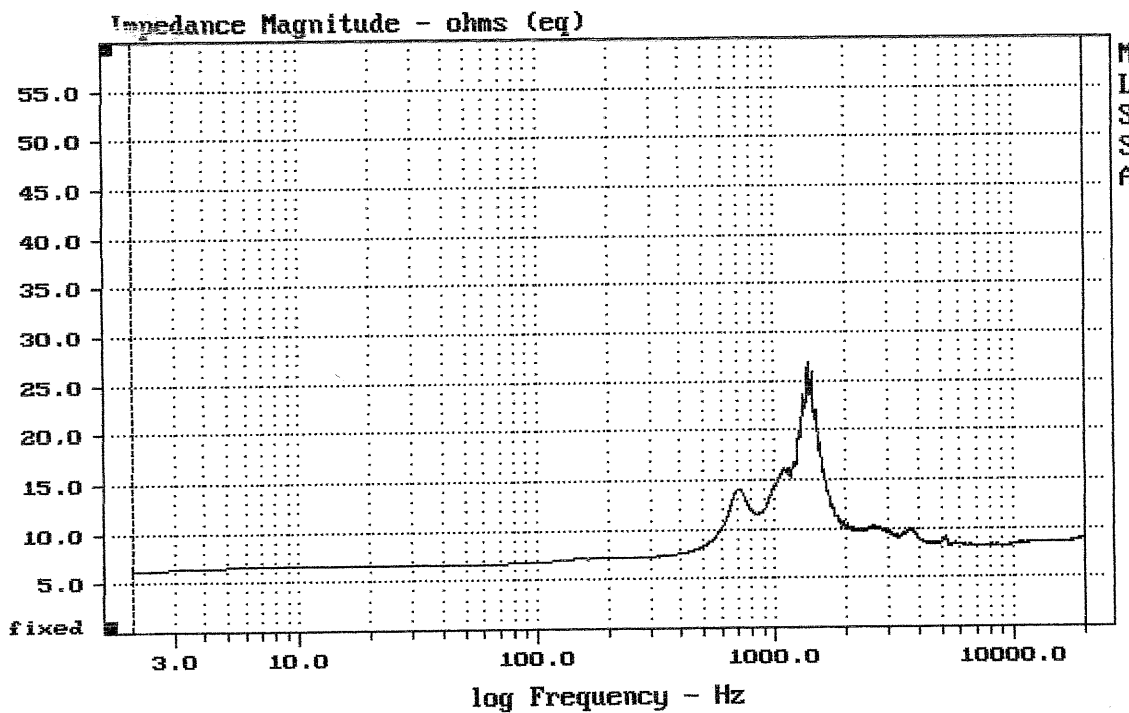

Level (999:23782 Hz) = 108.68 dB SPL/watt (8 ohms, @1.00 meters)

DESS0TN

MLSSA: Frequency Domain

-60.00 dB, 1154 Hz (26), 3.190 msec (30)

DTTO

mean: 9.151, rms: 9.65, std: 3.063, max: 39.2, min: 6.35

DE550TN

MLSSA: Frequency Domain

mean: 9.062, rms: 9.294, std: 2.064, max: 26.83, min: 6.273

DE550TN + A7570

MLSSA: Frequency Domain