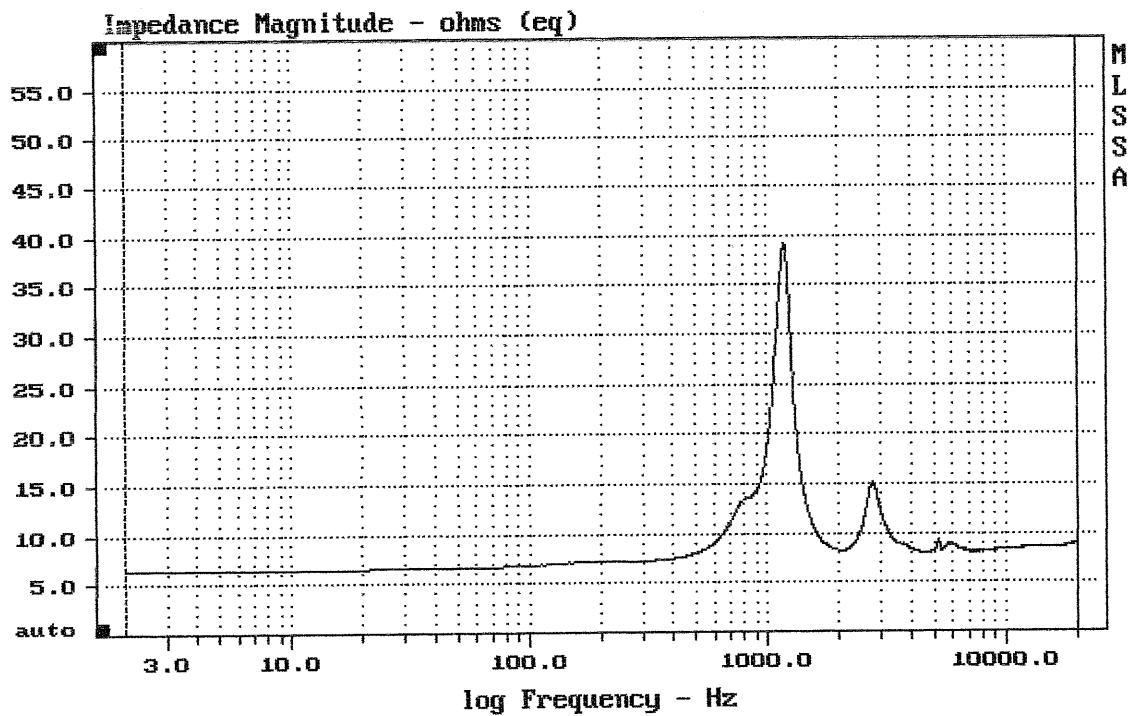

Level (999:23782 Hz) = 108.68 dB SPL/watt (8 ohms, @1.00 meters)

DESS0TN

MLSSA: Frequency Domain

-60.00 dB, 1154 Hz (26), 3.190 msec (30)

DTTO

mean: 9.151, rms: 9.65, std: 3.063, max: 39.2, min: 6.35

DE550TN

MLSSA: Frequency Domain

mean: 9.062, rms: 9.294, std: 2.064, max: 26.83, min: 6.273

DE550TN + A7570

MLSSA: Frequency Domain