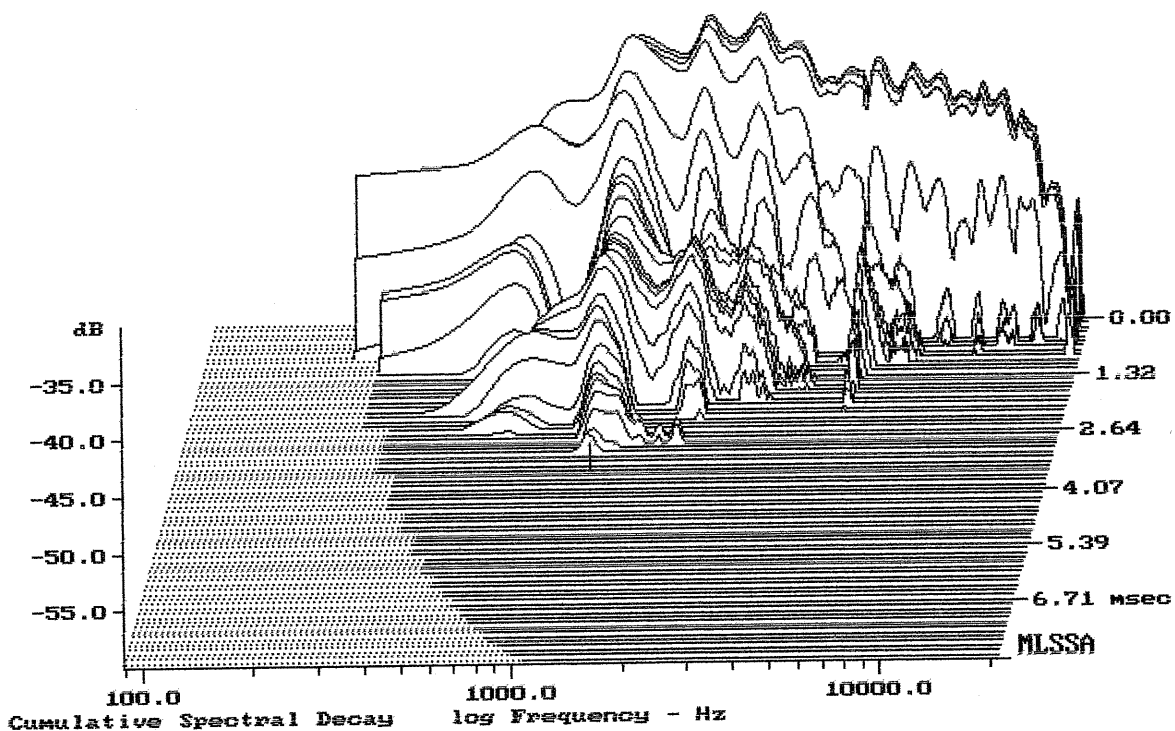

Level (999:23782 Hz) = 108.68 dB SPL/watt (8 ohms, @1.00 meters)

DESS0TN

MLSSA: Frequency Domain

-60.00 dB, 1154 Hz (26), 3.190 msec (30)

DTTO

mean: 9.151, rms: 9.65, std: 3.063, max: 39.2, min: 6.35

DE550TN

MLSSA: Frequency Domain

mean: 9.062, rms: 9.294, std: 2.064, max: 26.83, min: 6.273

DE550TN + A7570

MLSSA: Frequency Domain