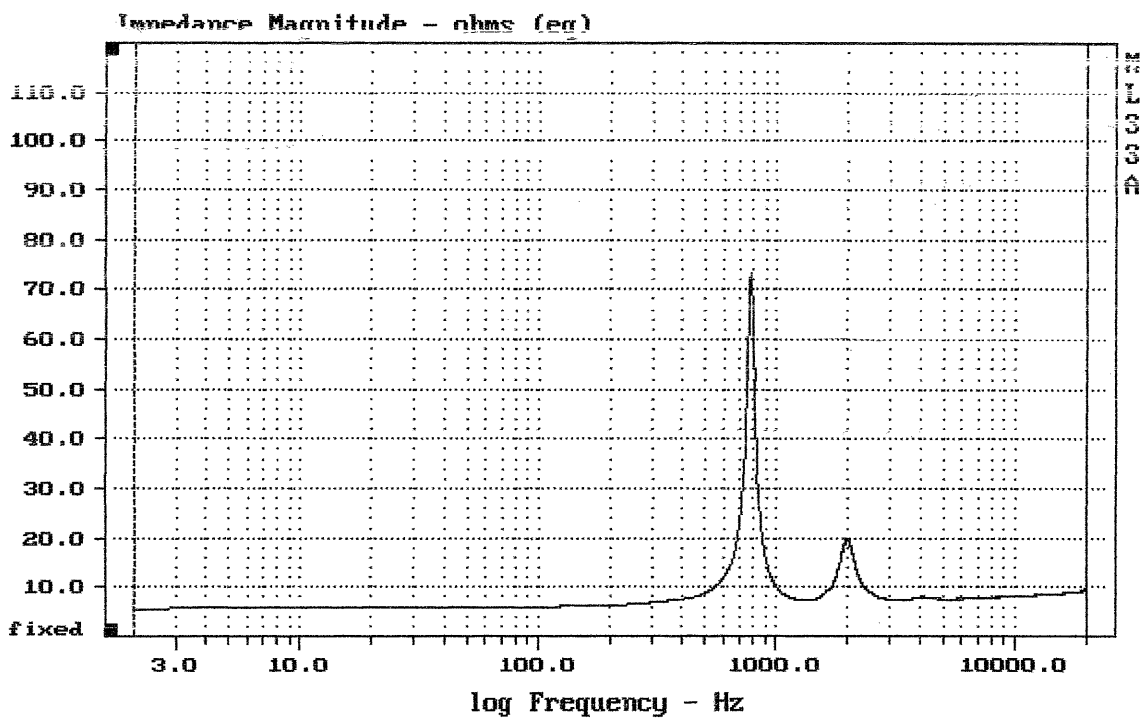

Level (999:21518 Hz) = 109.26 dB SPL/watt (8 ohms, @1.00 meters)

DE618TN

MLSSA: Frequency Domain

-60.00 dB, 1065 Hz (24), 3.300 msec (31)

DTTO

mean: 8.854, rms: 9.647, std: 3.83, max: 73.11, min: 5.607

DE618TN

MLSSA: Frequency Domain

mean: 8.702, rms: 8.877, std: 1.754, max: 27.76, min: 5.646

DE618TN + ME90

MLSSA: Frequency Domain