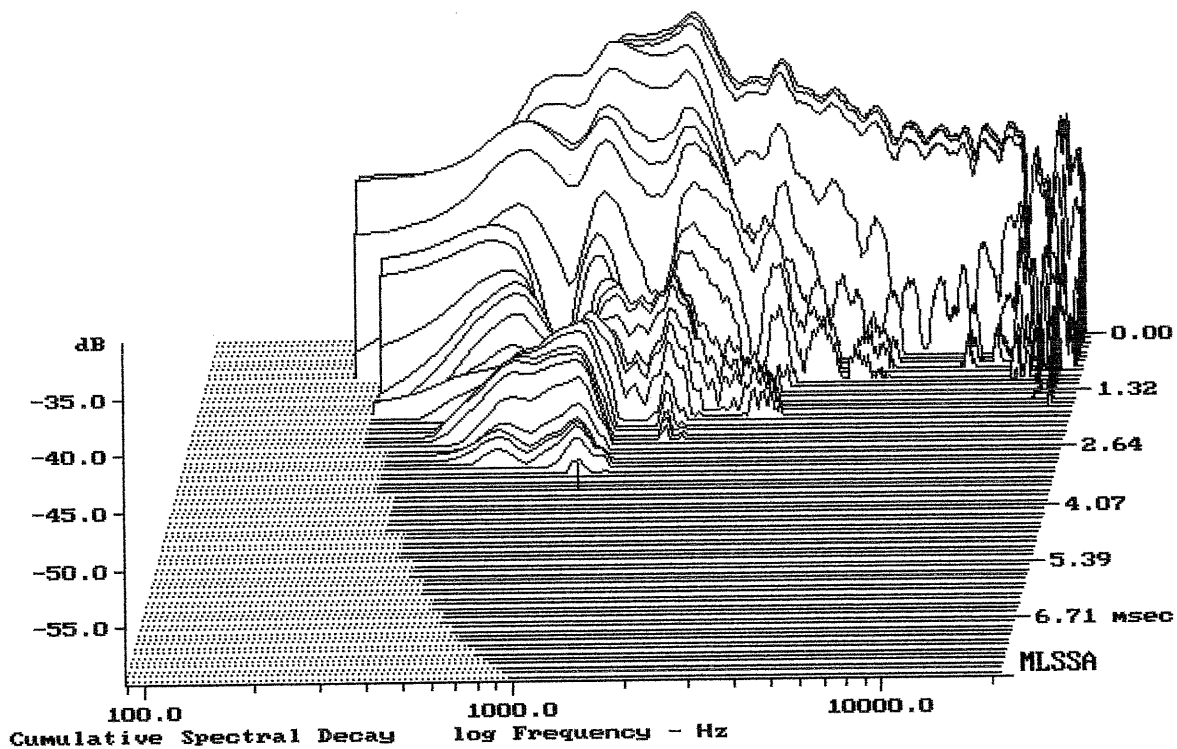

Level (999:21518 Hz) = 109.26 dB SPL/watt (8 ohms, @1.00 meters)

DE618TN

MLSSA: Frequency Domain

-60.00 dB, 1065 Hz (24), 3.300 msec (31)

DTTO

mean: 8.854, rms: 9.647, std: 3.83, max: 73.11, min: 5.607

DE618TN

MLSSA: Frequency Domain

mean: 8.702, rms: 8.877, std: 1.754, max: 27.76, min: 5.646

DE618TN + ME90

MLSSA: Frequency Domain