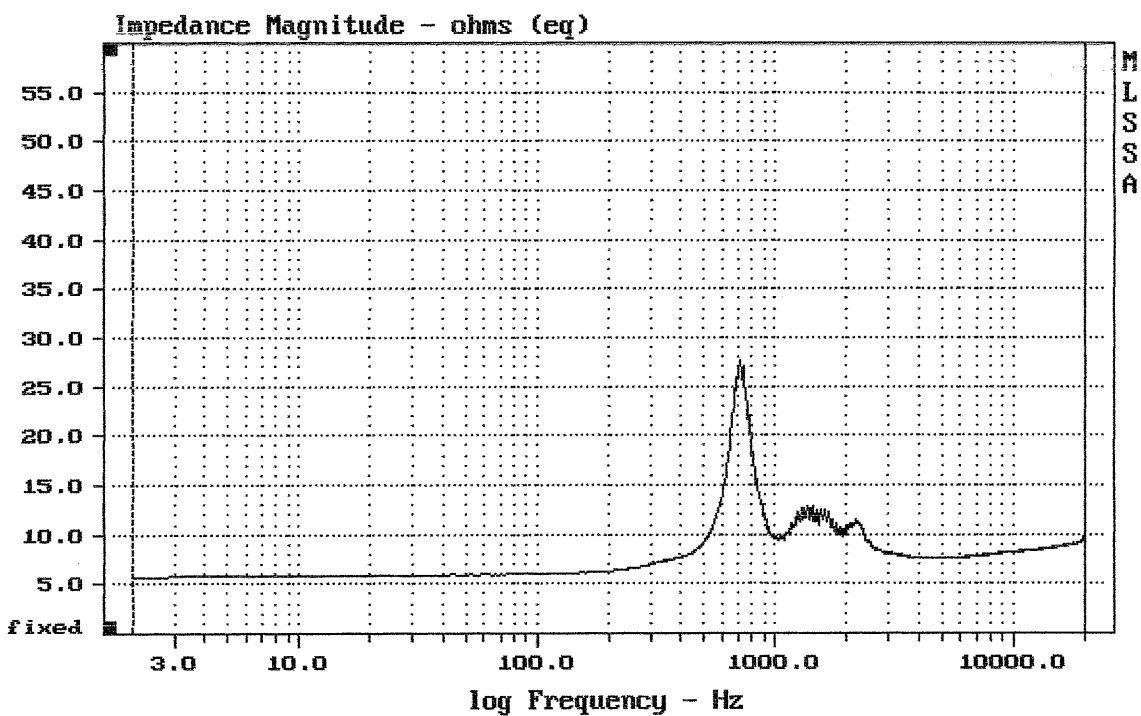

Level (999:21518 Hz) = 109.26 dB SPL/watt (8 ohms, @1.00 meters)

DE618TN

MLSSA: Frequency Domain

-60.00 dB, 1065 Hz (24), 3.300 msec (31)

DTTO

mean: 8.854, rms: 9.647, std: 3.83, max: 73.11, min: 5.607

DE618TN

MLSSA: Frequency Domain

mean: 8.702, rms: 8.877, std: 1.754, max: 27.76, min: 5.646

DE618TN + ME90

MLSSA: Frequency Domain