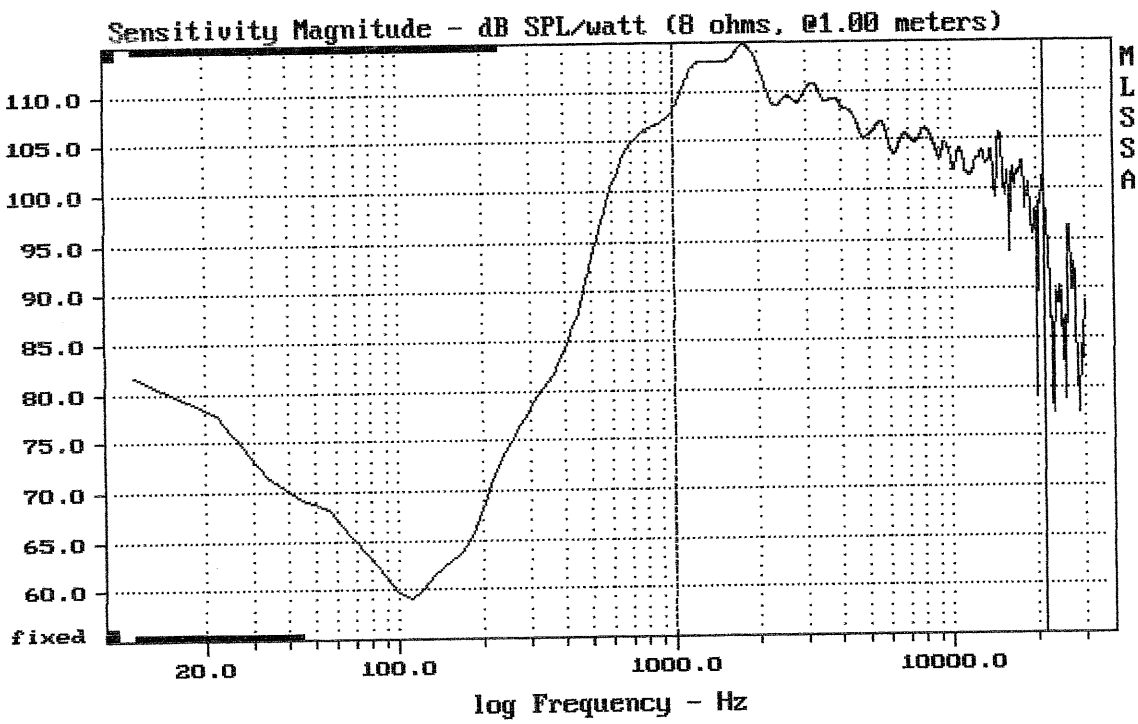

Level (799:22017 Hz) = 108.91 dB SPL/watt (8 ohms, @1.00 meters)

DE680TN

MLSSA: Frequency Domain

-60.00 dB, 1332 Hz (30), 2.530 msec (24)

DTTO

Level (999:21518 Hz) = 109.12 dB SPL/watt (8 ohms, @1.00 meters)

DE680TN

MLSSA: Frequency Domain

-60.00 dB, 1199 Hz (27), 3.080 msec (29)

DTTO

mean: 9.054, rms: 10.17, std: 4.636, max: 80.25, min: 5.715

DE680TN

MLSSA: Frequency Domain

mean: 8.864, rms: 9.164, std: 2.325, max: 35.11, min: 5.665

DE680TN + ME90

MLSSA: Frequency Domain