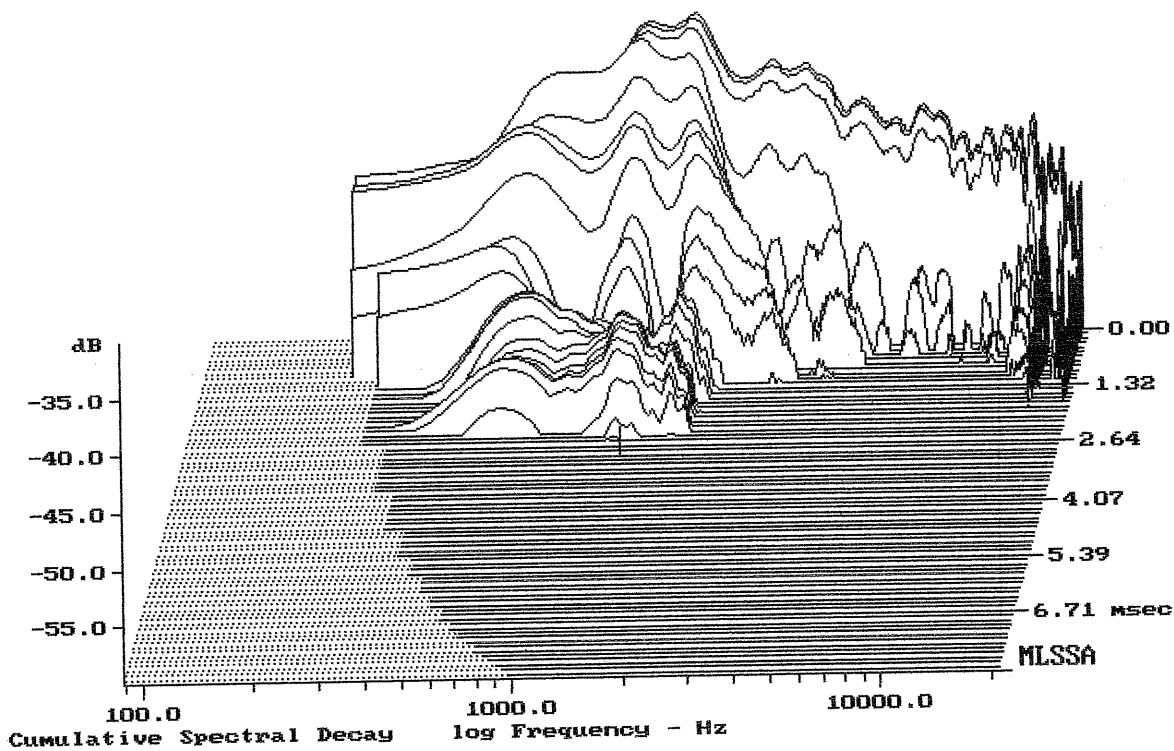

Level (799:22017 Hz) = 108.91 dB SPL/watt (8 ohms, @1.00 meters)

DE680TN

MLSSA: Frequency Domain

-60.00 dB, 1332 Hz (30), 2.530 msec (24)

DTTO

Level (999:21518 Hz) = 109.12 dB SPL/watt (8 ohms, @1.00 meters)

DE680TN

MLSSA: Frequency Domain

-60.00 dB, 1199 Hz (27), 3.080 msec (29)

DTTO

mean: 9.054, rms: 10.17, std: 4.636, max: 80.25, min: 5.715

DE680TN

MLSSA: Frequency Domain

mean: 8.864, rms: 9.164, std: 2.325, max: 35.11, min: 5.665