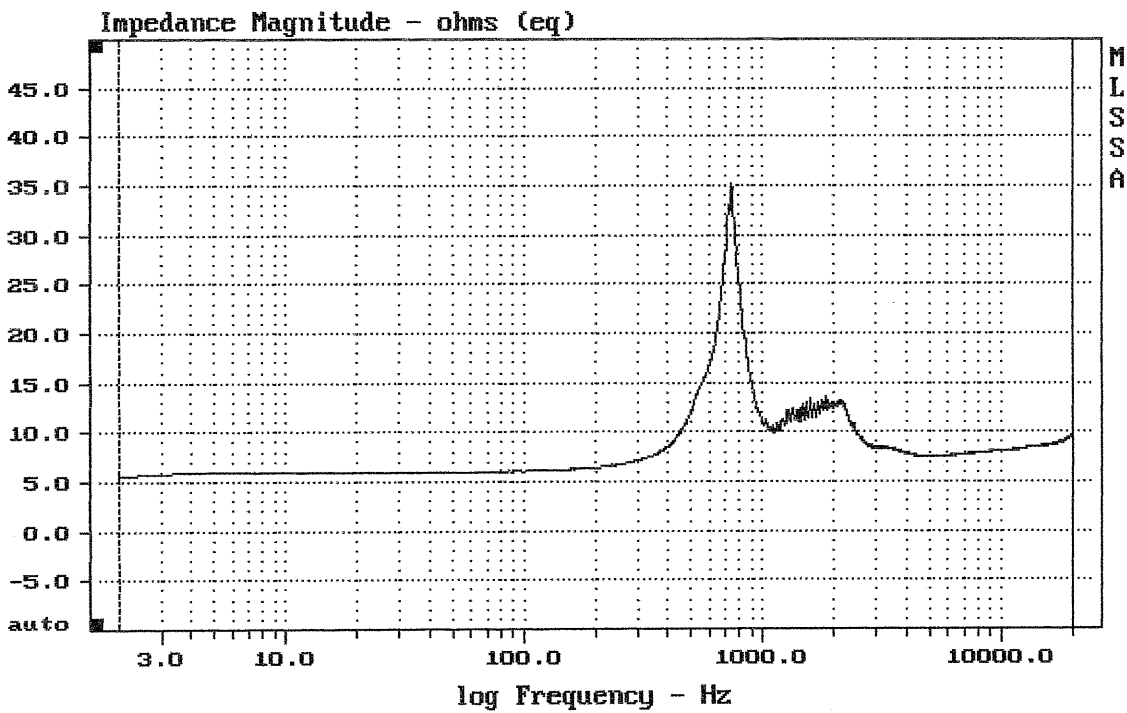

Level (799:22017 Hz) = 108.91 dB SPL/watt (8 ohms, @1.00 meters)

DE680TN

MLSSA: Frequency Domain

-60.00 dB, 1332 Hz (30), 2.530 msec (24)

DTTO

Level (999:21518 Hz) = 109.12 dB SPL/watt (8 ohms, @1.00 meters)

DE680TN

MLSSA: Frequency Domain

-60.00 dB, 1199 Hz (27), 3.080 msec (29)

DTTO

mean: 9.054, rms: 10.17, std: 4.636, max: 80.25, min: 5.715

DE680TN

MLSSA: Frequency Domain

mean: 8.864, rms: 9.164, std: 2.325, max: 35.11, min: 5.665