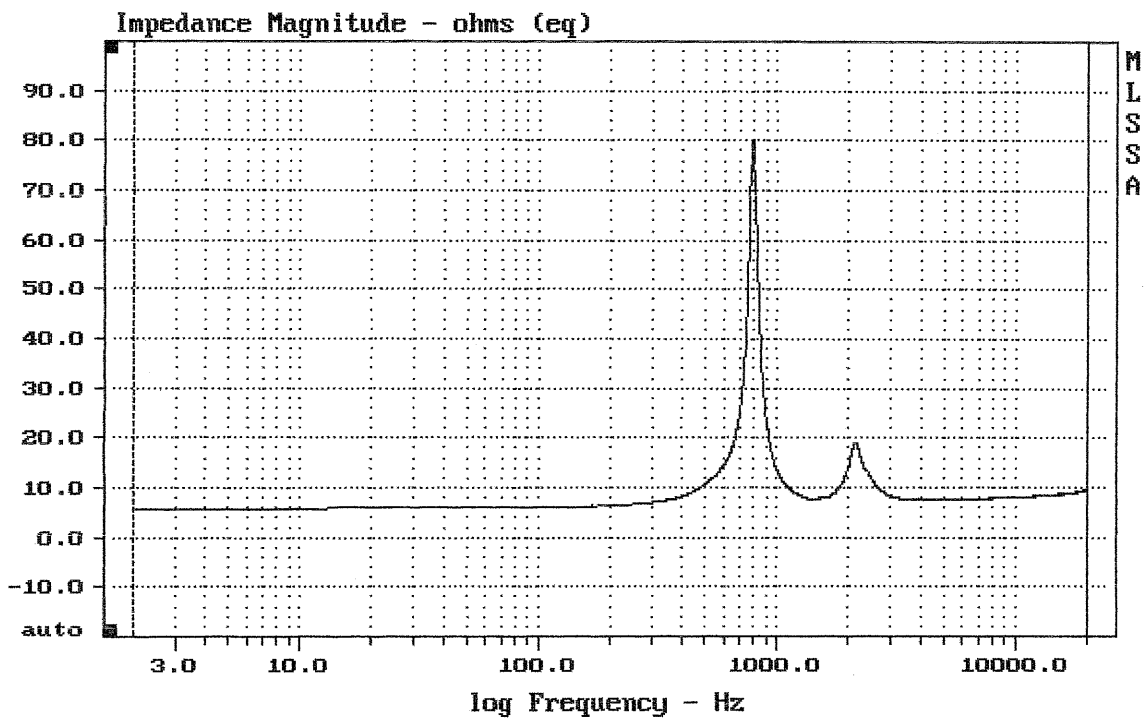

Level (799:22017 Hz) = 108.91 dB SPL/watt (8 ohms, @1.00 meters)

DE680TN

MLSSA: Frequency Domain

-60.00 dB, 1332 Hz (30), 2.530 msec (24)

DTTO

Level (999:21518 Hz) = 109.12 dB SPL/watt (8 ohms, @1.00 meters)

DE680TN

MLSSA: Frequency Domain

-60.00 dB, 1199 Hz (27), 3.080 msec (29)

DTTO

mean: 9.054, rms: 10.17, std: 4.636, max: 80.25, min: 5.715

DE680TN

MLSSA: Frequency Domain

mean: 8.864, rms: 9.164, std: 2.325, max: 35.11, min: 5.665