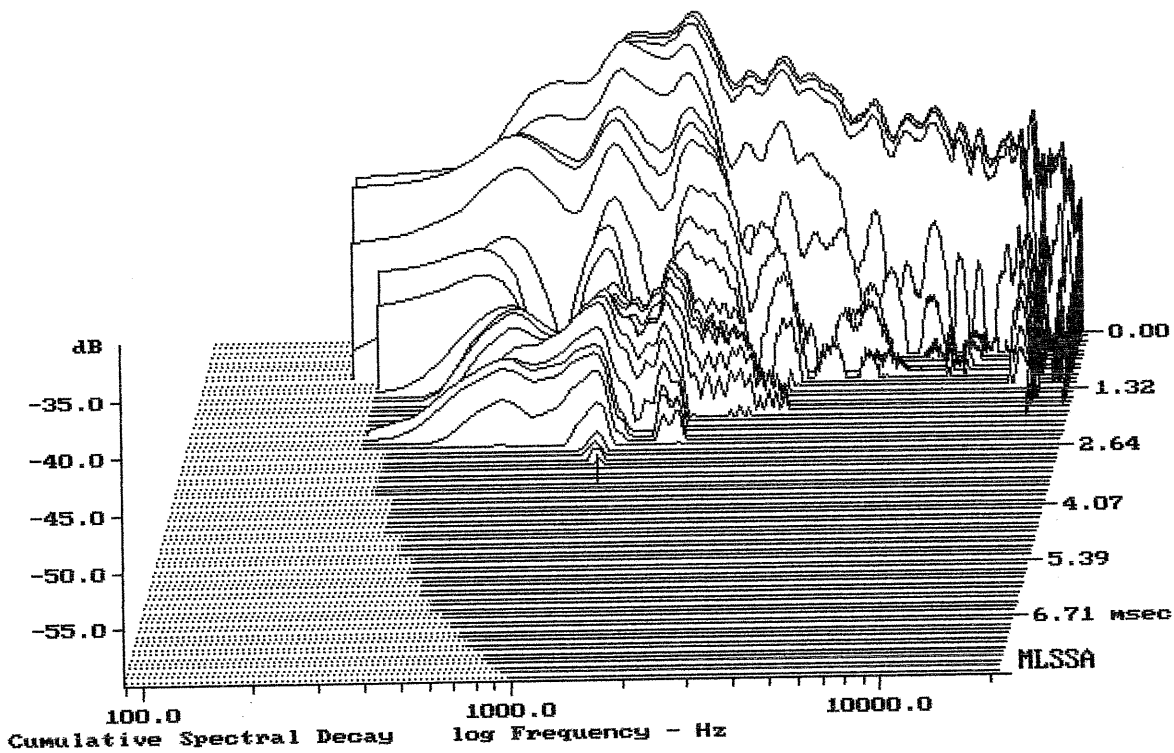

Level (799:22017 Hz) = 108.91 dB SPL/watt (8 ohms, @1.00 meters)

DE680TN

MLSSA: Frequency Domain

-60.00 dB, 1332 Hz (30), 2.530 msec (24)

DTTO

Level (999:21518 Hz) = 109.12 dB SPL/watt (8 ohms, @1.00 meters)

DE680TN

MLSSA: Frequency Domain

-60.00 dB, 1199 Hz (27), 3.080 msec (29)

DTTO

mean: 9.054, rms: 10.17, std: 4.636, max: 80.25, min: 5.715

DE680TN

MLSSA: Frequency Domain

mean: 8.864, rms: 9.164, std: 2.325, max: 35.11, min: 5.665

DE680TN + ME90

MLSSA: Frequency Domain