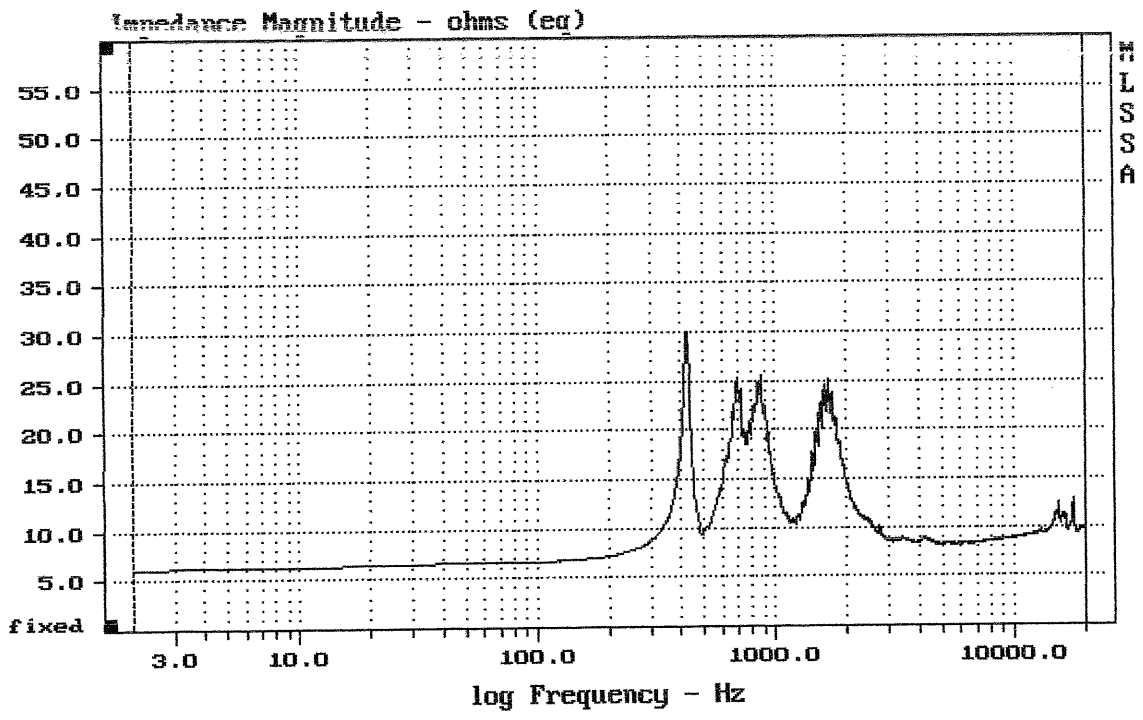

Level (799:18710 Hz) = 109.70 dB SPL/watt (8 ohms, @1.00 meters)

DE885TN

MLSSA: Frequency Domain

-60.00 dB, 1243 Hz (28), 2.860 msec (27)

DTTO

mean: 10.17, rms: 11.18, std: 4.654, max: 71.51, min: 5.999

DE885

MLSSA: Frequency Domain

mean: 10, rms: 10.37, std: 2.728, max: 29.97, min: 5.943

DE885TN

MLSSA: Frequency Domain