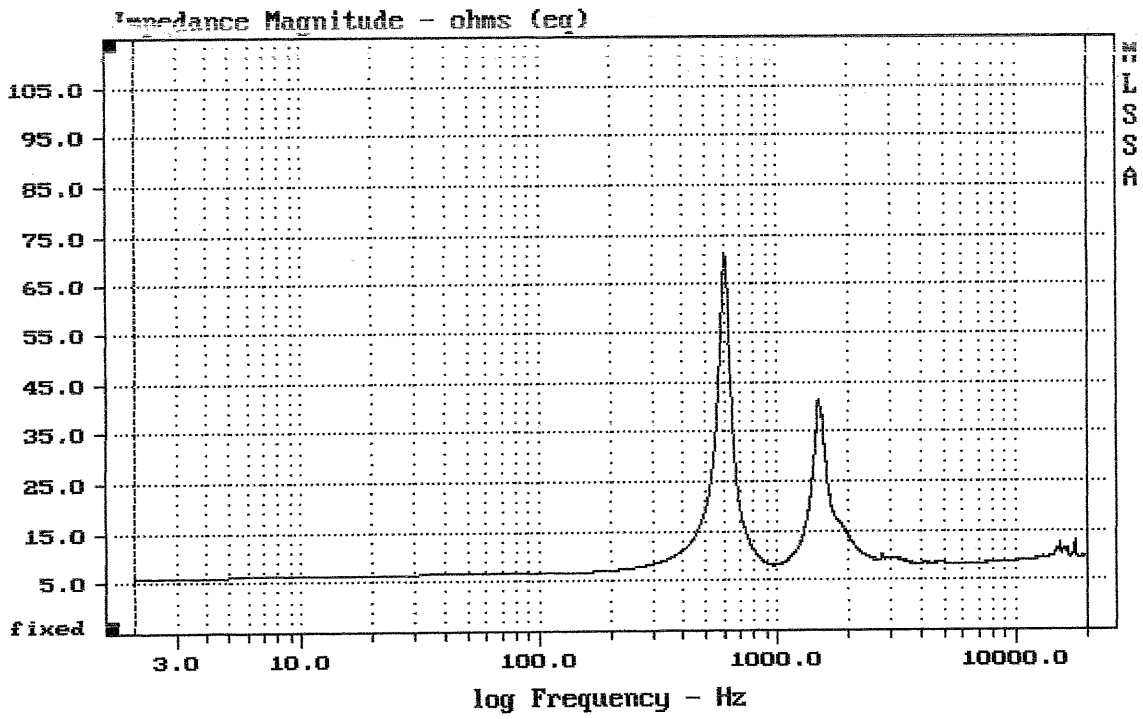

Level (799:18710 Hz) = 109.70 dB SPL/watt (8 ohms, @1.00 meters)

DE885TN

MLSSA: Frequency Domain

-60.00 dB, 1243 Hz (28), 2.860 msec (27)

DTTO

mean: 10.17, rms: 11.18, std: 4.654, max: 71.51, min: 5.999

DE885

MLSSA: Frequency Domain

mean: 10, rms: 10.37, std: 2.728, max: 29.97, min: 5.943

DE885TN

MLSSA: Frequency Domain