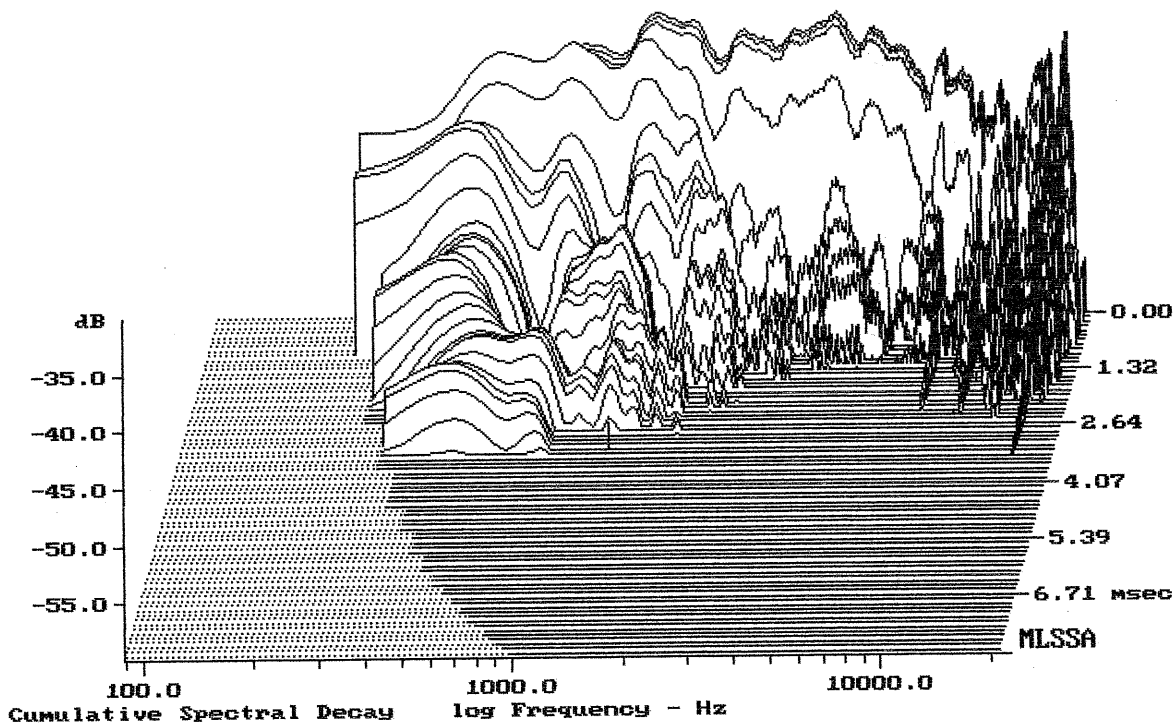

Level (799:18710 Hz) = 109.70 dB SPL/watt (8 ohms, @1.00 meters)

DE885TN

MLSSA: Frequency Domain

-60.00 dB, 1243 Hz (28), 2.860 msec (27)

DTTO

mean: 10.17, rms: 11.18, std: 4.654, max: 71.51, min: 5.999

DE885

MLSSA: Frequency Domain

mean: 10, rms: 10.37, std: 2.728, max: 29.97, min: 5.943

DE885TN

MLSSA: Frequency Domain