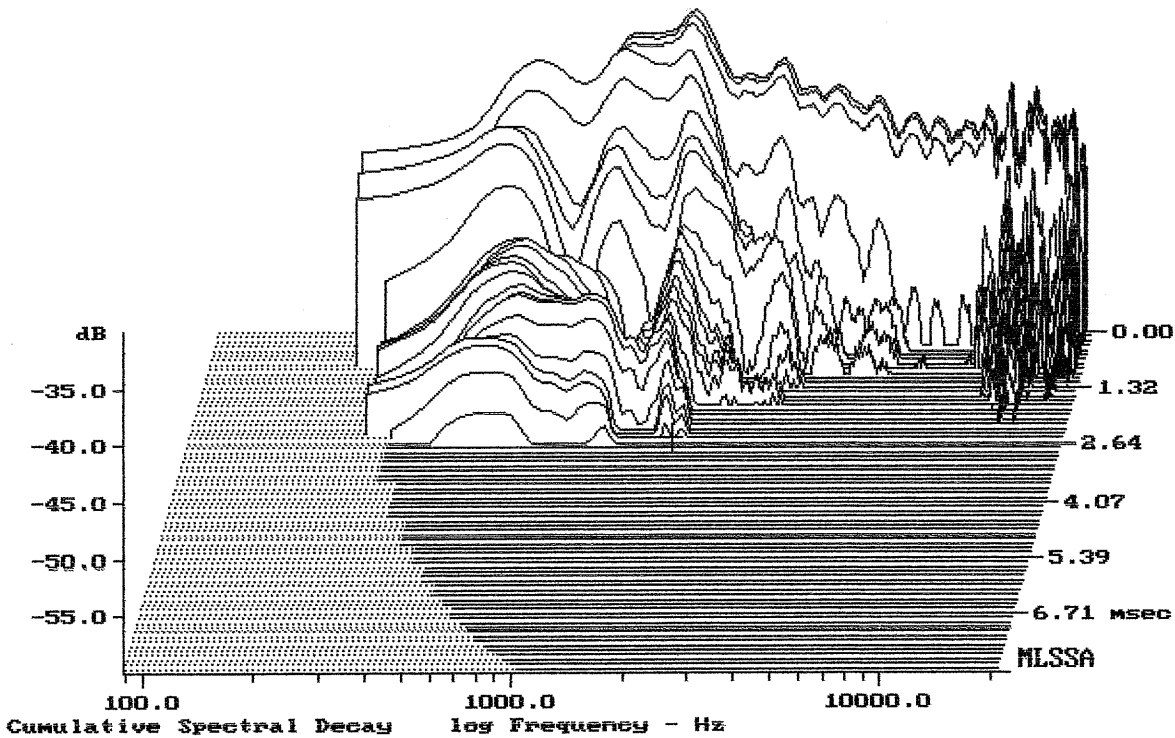

Level (999:23782 Hz) = 108.68 dB SPL/watt (8 ohms, @1.00 meters)

DE990TN

MLSSA: Frequency Domain

-60.00 dB, 1820 Hz (41), 2.530 msec (24)

DTTO

mean: 9.299, rms: 9.681, std: 2.691, max: 37.55, min: 5.582

DE990TN

MLSSA: Frequency Domain

mean: 9.23, rms: 9.412, std: 1.844, max: 29.58, min: 5.621

DE990TN + ME90

MLSSA: Frequency Domain