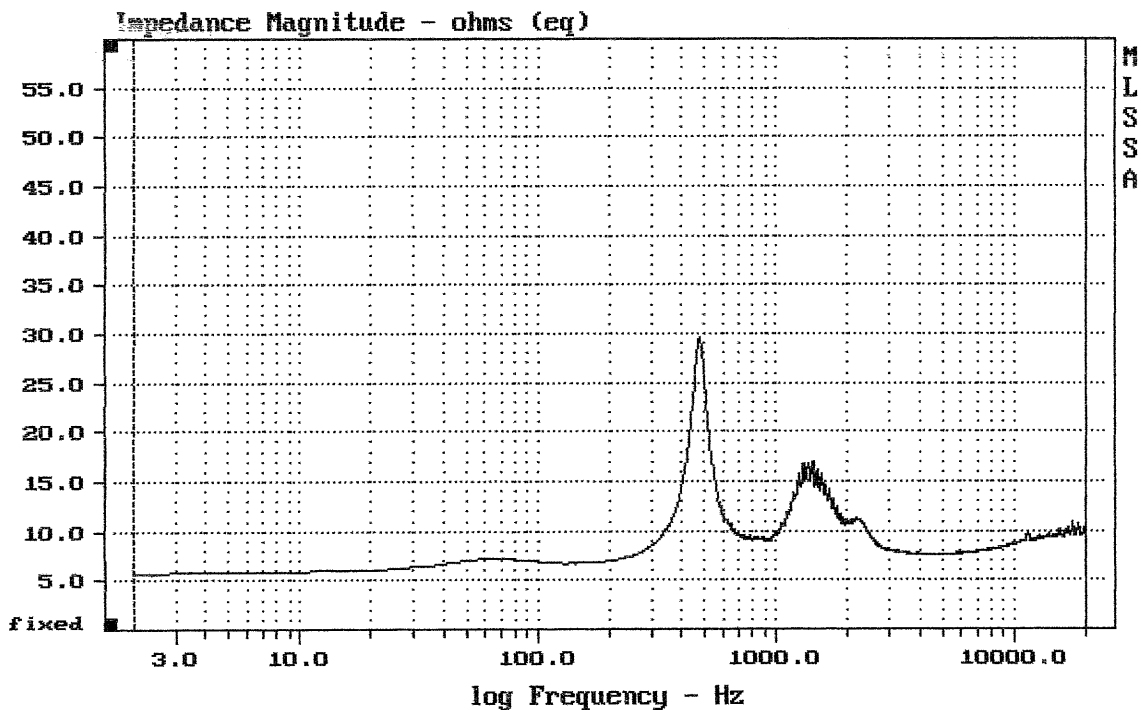

Level (999:23782 Hz) = 108.68 dB SPL/watt (8 ohms, @1.00 meters)

DE990TN

MLSSA: Frequency Domain

-60.00 dB, 1820 Hz (41), 2.530 msec (24)

DTTO

mean: 9.299, rms: 9.681, std: 2.691, max: 37.55, min: 5.582

DE990TN

MLSSA: Frequency Domain

mean: 9.23, rms: 9.412, std: 1.844, max: 29.58, min: 5.621

DE990TN + ME90

MLSSA: Frequency Domain