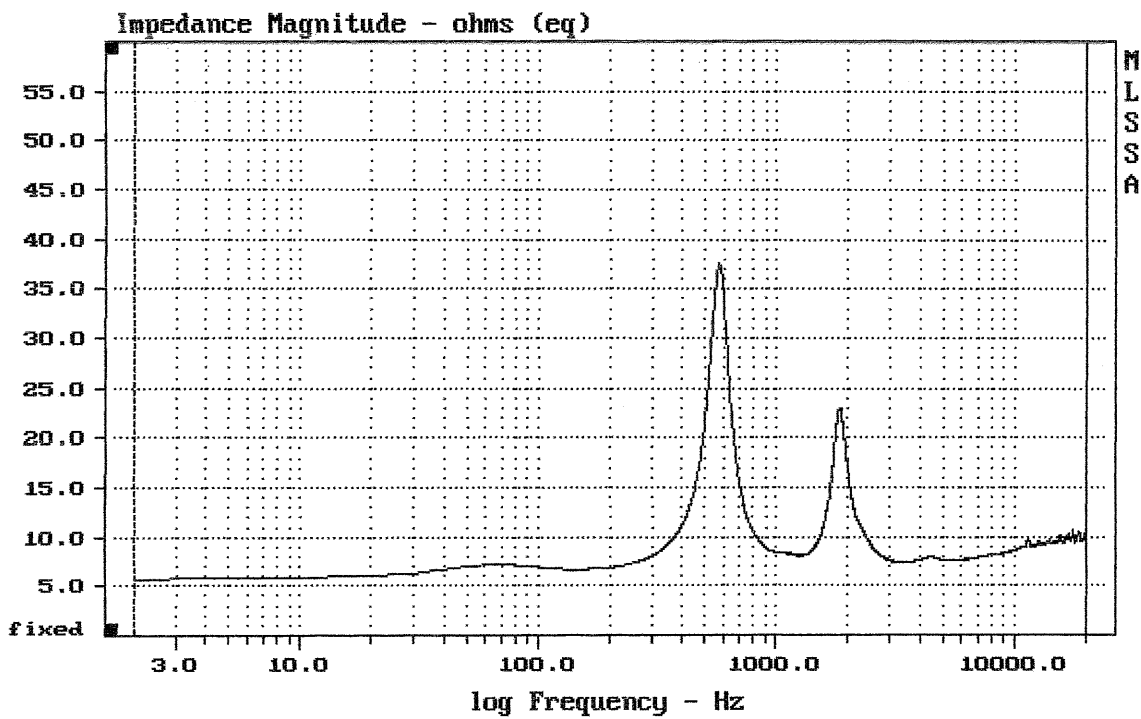

Level (999:23782 Hz) = 108.68 dB SPL/watt (8 ohms, @1.00 meters)

DE990TN

MLSSA: Frequency Domain

-60.00 dB, 1820 Hz (41), 2.530 msec (24)

DTTO

mean: 9.299, rms: 9.681, std: 2.691, max: 37.55, min: 5.582

DE990TN

MLSSA: Frequency Domain

mean: 9.23, rms: 9.412, std: 1.844, max: 29.58, min: 5.621

DE990TN + ME90

MLSSA: Frequency Domain