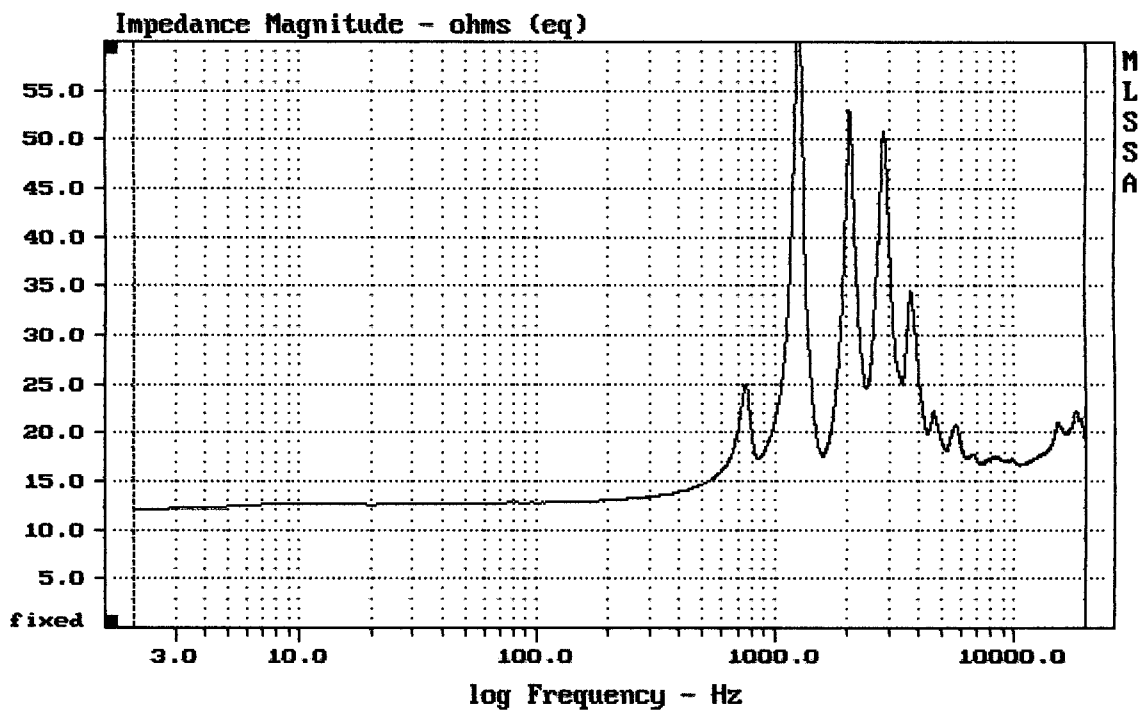

mean: 6.883, rms: 7.531, std: 3.056, max: 29.08, min: 4.321

BMS4540-8(OEM)

MLSSA: Frequency Domain

mean: 20.76, rms: 21.76, std: 6.547, max: 63.48, min: 12.04

1/2 BMS LA102ND [4552-16 OEM]