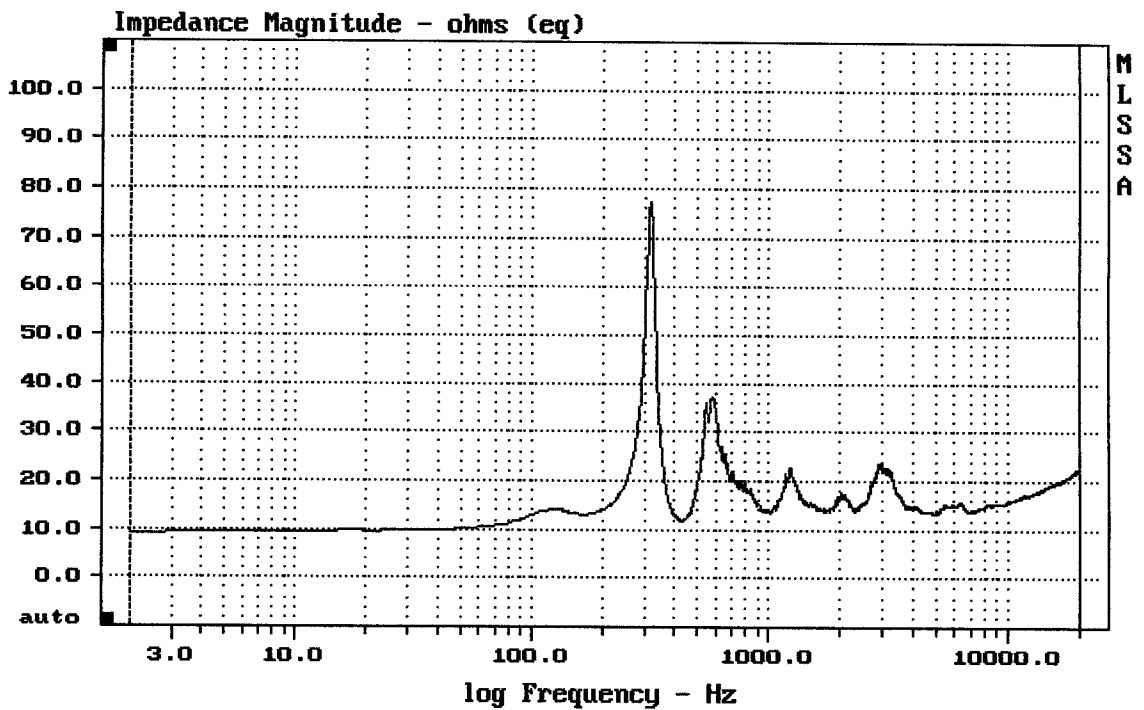

Level (499:7002 Hz) = 111.58 dB SPL/watt (16 ohms, @1.00 meters)

BMS4591 160hm + ME60

MLSSA: Frequency Domain

-59.09 dB, 1776 Hz (40), 2.090 msec (20)

Level (599:7002 Hz) = 109.79 dB SPL/watt (16 ohms, @1.00 meters)

BMS4591 160hm + C9898

MLSSA: Frequency Domain

-63.90 dB, 710 Hz (16), 2.970 msec (28)

mean: 17.57, rms: 18.21, std: 4.773, max: 102.7, min: 9.037

BMS4591 160hm + C9090

MLSSA: Frequency Domain

mean: 17.5, rms: 17.89, std: 3.674, max: 77.23, min: 9.101