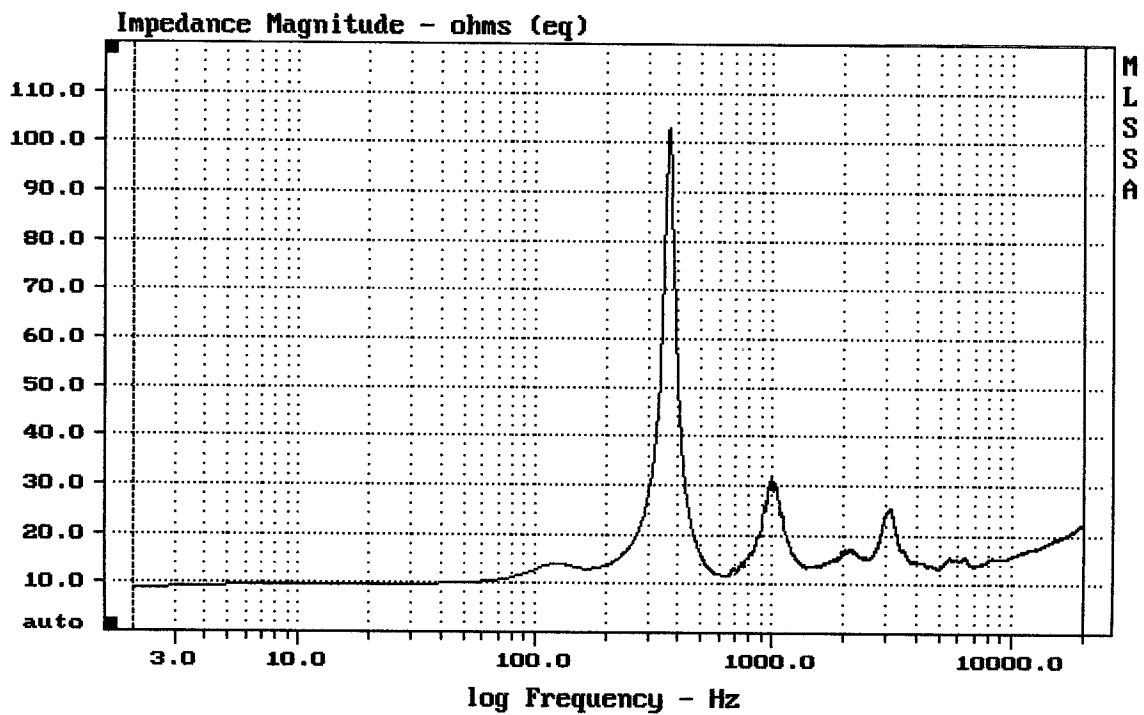

Level (499:7002 Hz) = 111.58 dB SPL/watt (16 ohms, @1.00 meters)

BMS4591 160hm + ME60

MLSSA: Frequency Domain

-59.09 dB, 1776 Hz (40), 2.090 msec (20)

Level (599:7002 Hz) = 109.79 dB SPL/watt (16 ohms, @1.00 meters)

BMS4591 160hm + C9898

MLSSA: Frequency Domain

-63.90 dB, 710 Hz (16), 2.970 msec (28)

mean: 17.57, rms: 18.21, std: 4.773, max: 102.7, min: 9.037

BMS4591 160hm + C9090

MLSSA: Frequency Domain

mean: 17.5, rms: 17.89, std: 3.674, max: 77.23, min: 9.101