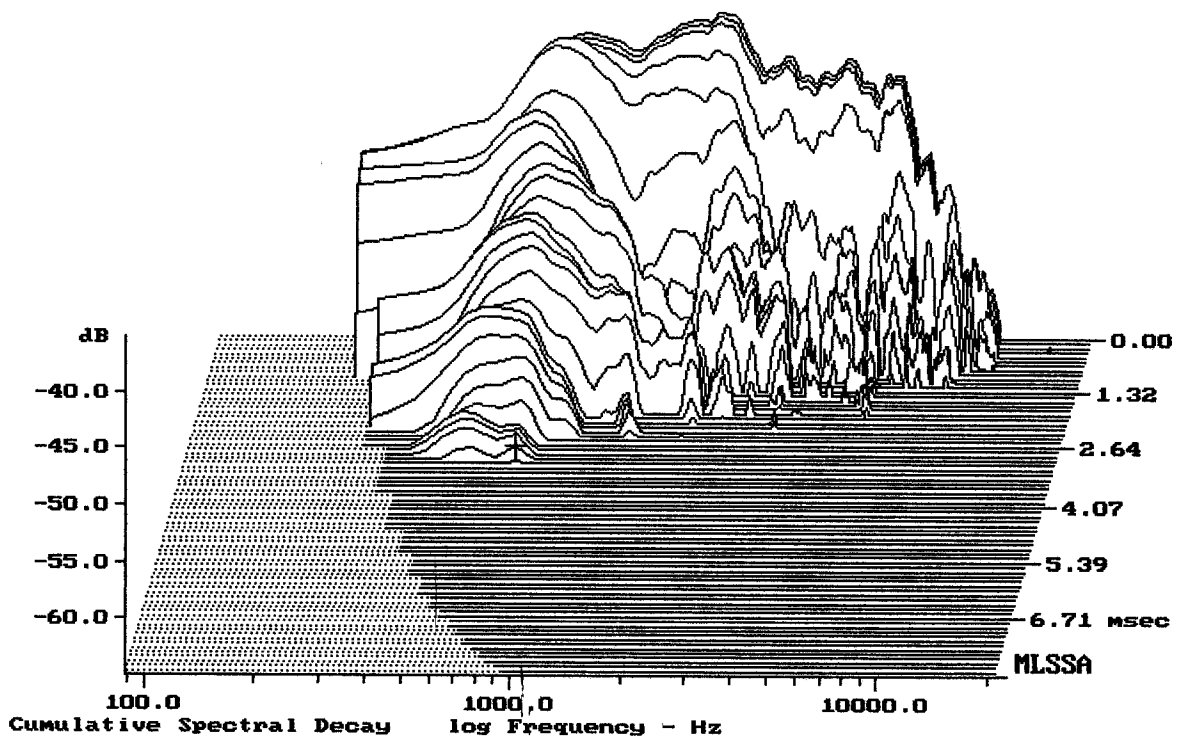

Level (499:7002 Hz) = 111.58 dB SPL/watt (16 ohms, @1.00 meters)

BMS4591 160hm + ME60

MLSSA: Frequency Domain

-59.09 dB, 1776 Hz (40), 2.090 msec (20)

Level (599:7002 Hz) = 109.79 dB SPL/watt (16 ohms, @1.00 meters)

BMS4591 160hm + C9898

MLSSA: Frequency Domain

-63.90 dB, 710 Hz (16), 2.970 msec (28)

mean: 17.57, rms: 18.21, std: 4.773, max: 102.7, min: 9.037

BMS4591 160hm + C9090

MLSSA: Frequency Domain

mean: 17.5, rms: 17.89, std: 3.674, max: 77.23, min: 9.101