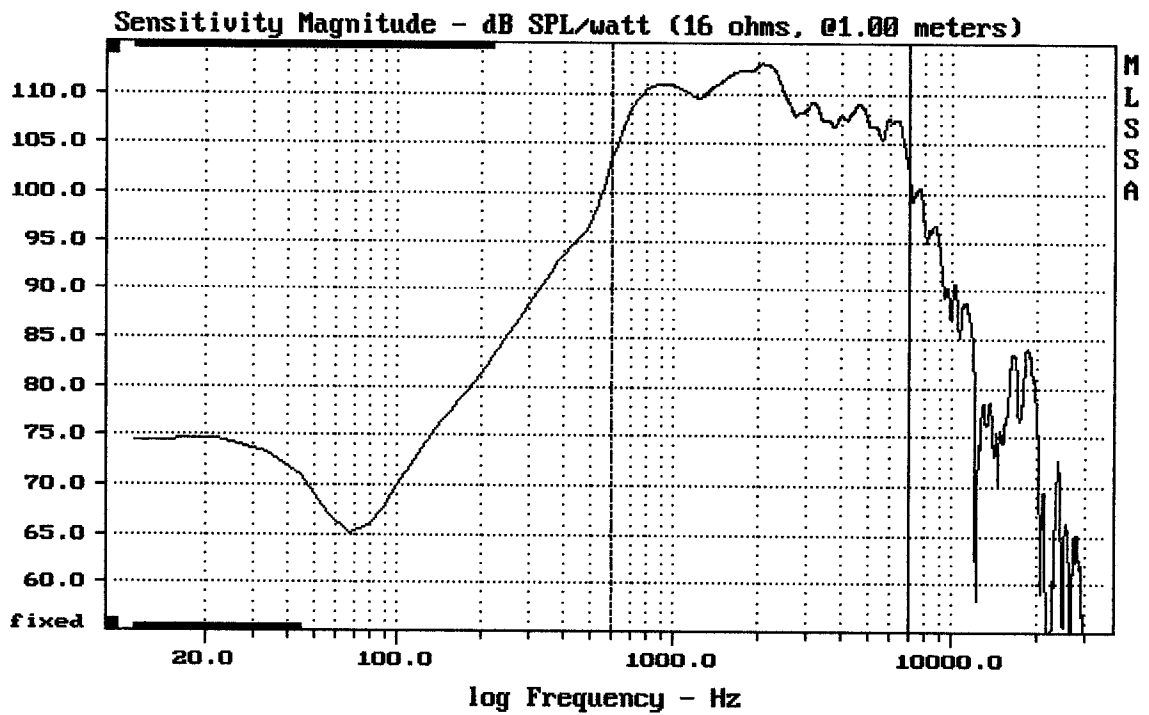

Level (499:7002 Hz) = 111.58 dB SPL/watt (16 ohms, @1.00 meters)

BMS4591 160hm + ME60

MLSSA: Frequency Domain

-59.09 dB, 1776 Hz (40), 2.090 msec (20)

Level (599:7002 Hz) = 109.79 dB SPL/watt (16 ohms, @1.00 meters)

BMS4591 160hm + C9898

MLSSA: Frequency Domain

-63.90 dB, 710 Hz (16), 2.970 msec (28)

mean: 17.57, rms: 18.21, std: 4.773, max: 102.7, min: 9.037

BMS4591 160hm + C9090

MLSSA: Frequency Domain

mean: 17.5, rms: 17.89, std: 3.674, max: 77.23, min: 9.101