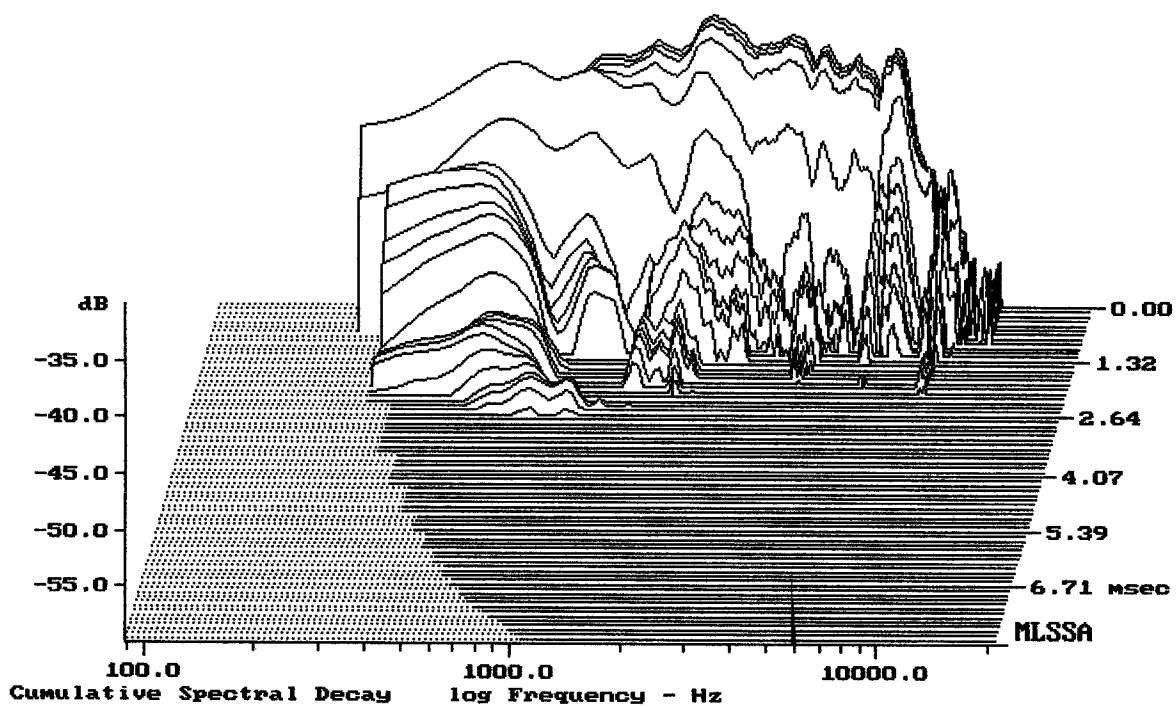

Level (499:7002 Hz) = 111.58 dB SPL/watt (16 ohms, @1.00 meters)

BMS4591 160hm + ME60

MLSSA: Frequency Domain

-59.09 dB, 1776 Hz (40), 2.090 msec (20)

Level (599:7002 Hz) = 109.79 dB SPL/watt (16 ohms, @1.00 meters)

BMS4591 160hm + C9898

MLSSA: Frequency Domain

-63.90 dB, 710 Hz (16), 2.970 msec (28)

mean: 17.57, rms: 18.21, std: 4.773, max: 102.7, min: 9.037

BMS4591 160hm + C9090

MLSSA: Frequency Domain

mean: 17.5, rms: 17.89, std: 3.674, max: 77.23, min: 9.101