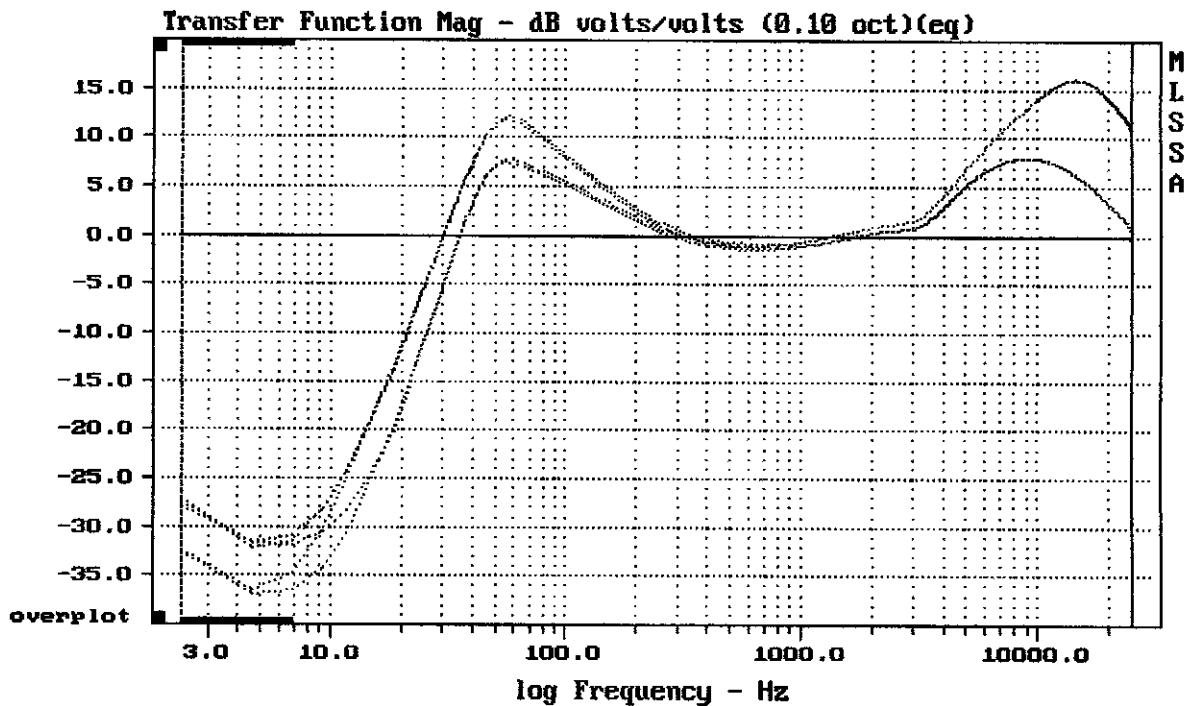

CURSOR: $y = 0.904139$ $x = 25001.3809$ (10855)

BOSE 802-C SYSTEM CONTROLLER

MLSSA: Frequency Domain

CURSOR: $y = 10.6576$ $x = 25001.3809$ (10855)

BOSE 802-C SYSTEM CONTROLLER

CURSOR: $y = -0.136356$ $x = 25001.3809$ (10855)

BOSE 802-C SYSTEM CONTROLLER

MLSSA: Frequency Domain

CURSOR: $y = -64.8333$ $x = 25001.3809$ (10855)

BOSE 802-C SYSTEM CONTROLLER