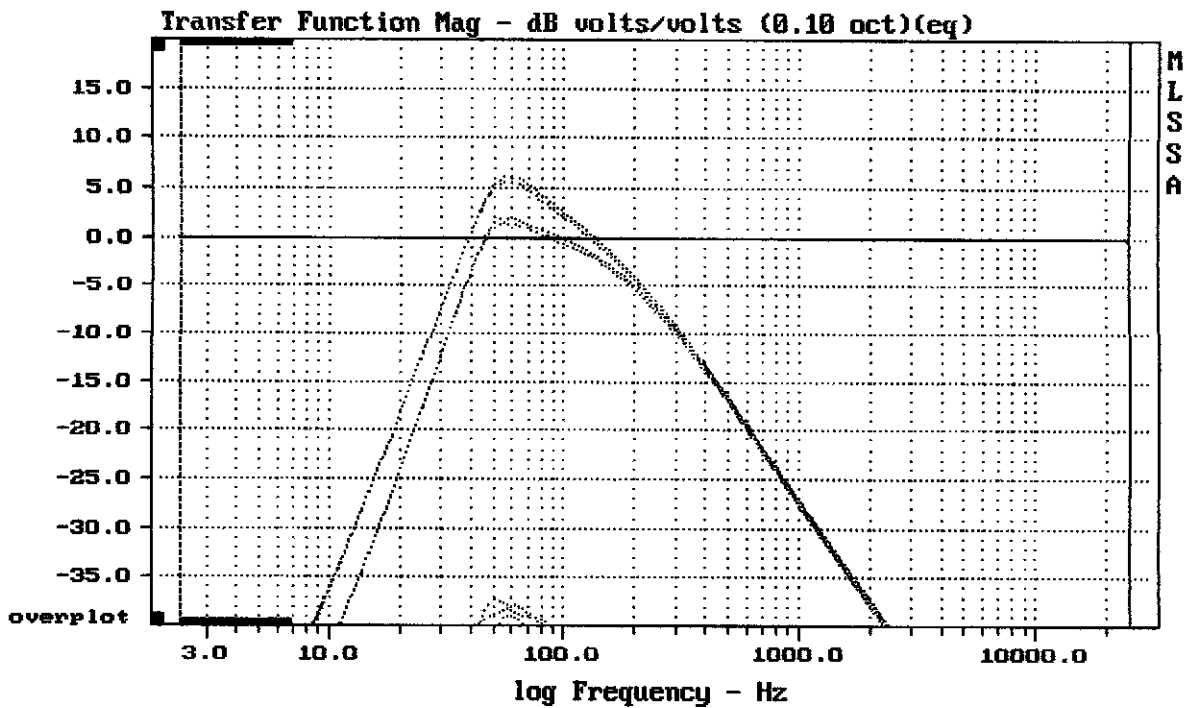

CURSOR: $y = 0.904139$ $x = 25001.3809$ (10855)

BOSE 802-C SYSTEM CONTROLLER

MLSSA: Frequency Domain

CURSOR: $y = 10.6576$ $x = 25001.3809$ (10855)

BOSE 802-C SYSTEM CONTROLLER

CURSOR: $y = -0.136356$ $x = 25001.3809$ (10855)

BOSE 802-C SYSTEM CONTROLLER

MLSSA: Frequency Domain

CURSOR: $y = -64.8333$ $x = 25001.3809$ (10855)

BOSE 802-C SYSTEM CONTROLLER