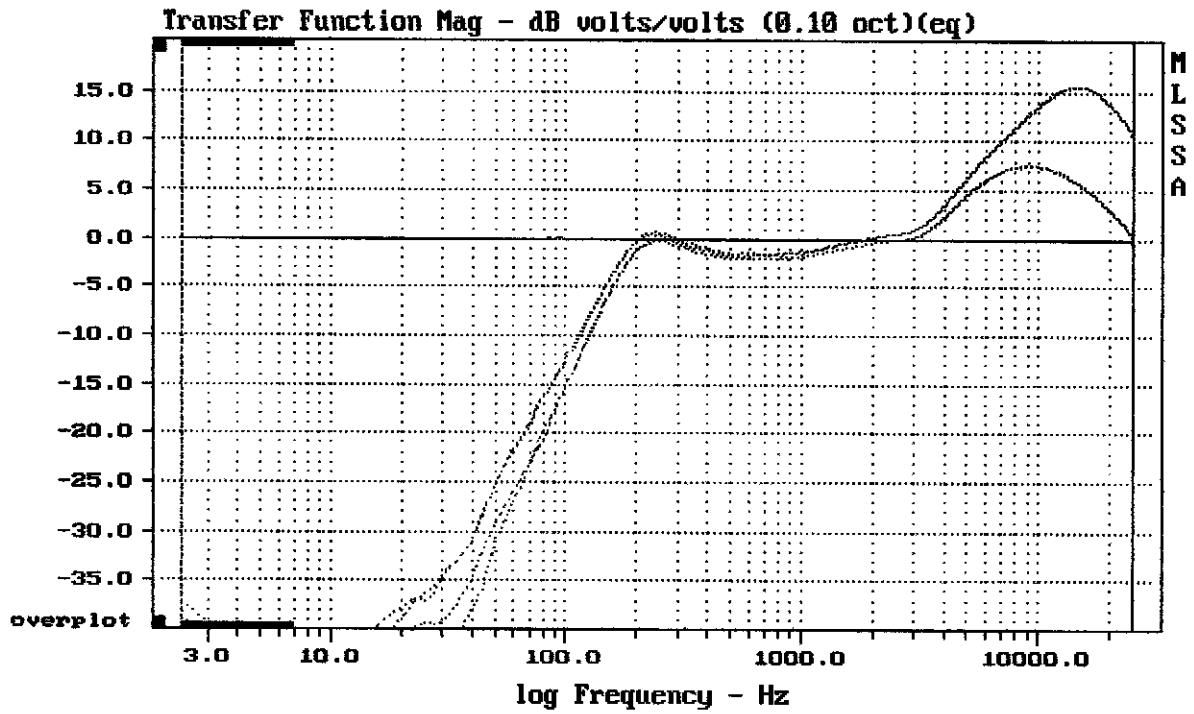

CURSOR: $y = 0.904139$ $x = 25001.3809$ (10855)

BOSE 802-C SYSTEM CONTROLLER

MLSSA: Frequency Domain

CURSOR: $y = 10.6576$ $x = 25001.3809$ (10855)

BOSE 802-C SYSTEM CONTROLLER

CURSOR: $y = -0.136356$ $x = 25001.3809$ (10855)

BOSE 802-C SYSTEM CONTROLLER

MLSSA: Frequency Domain

CURSOR: $y = -64.8333$ $x = 25001.3809$ (10855)

BOSE 802-C SYSTEM CONTROLLER