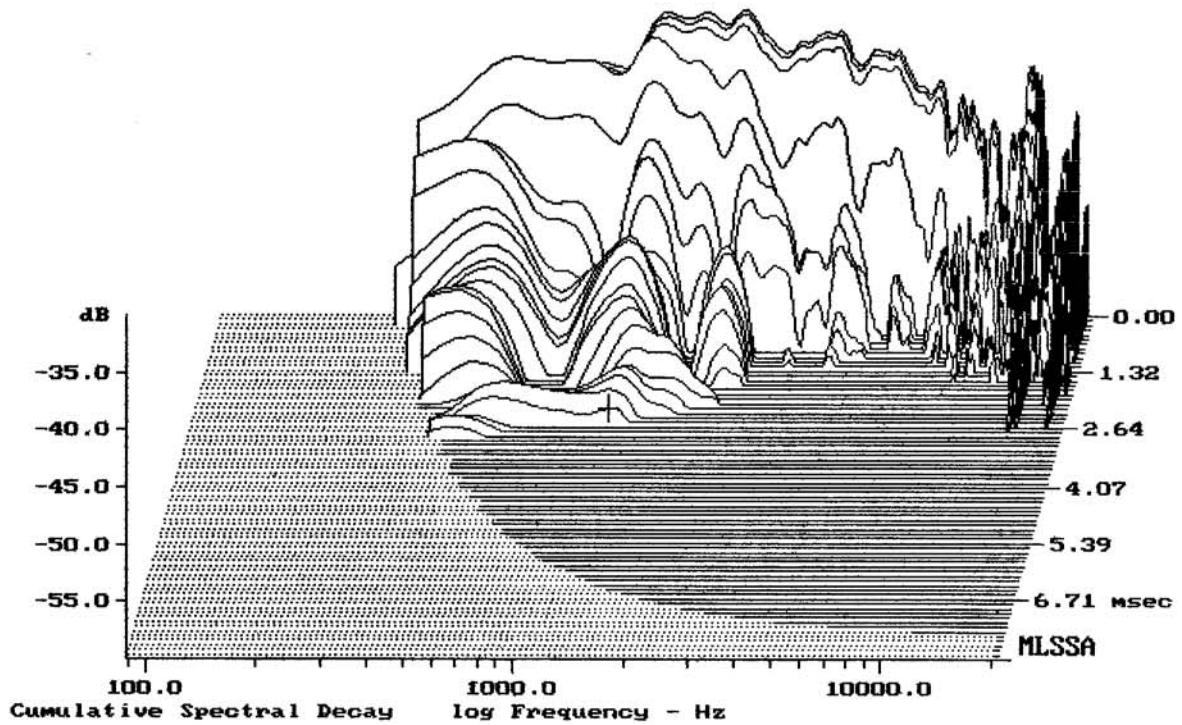

Level (988:19010 Hz) = 109.30 dB SPL/watt (8 ohms, @1.00 meters)

CD3020T3 + ME60 2x

MLSSA: Frequency Domain

-58.80 dB, 1199 Hz (27), 2.530 msec (24)