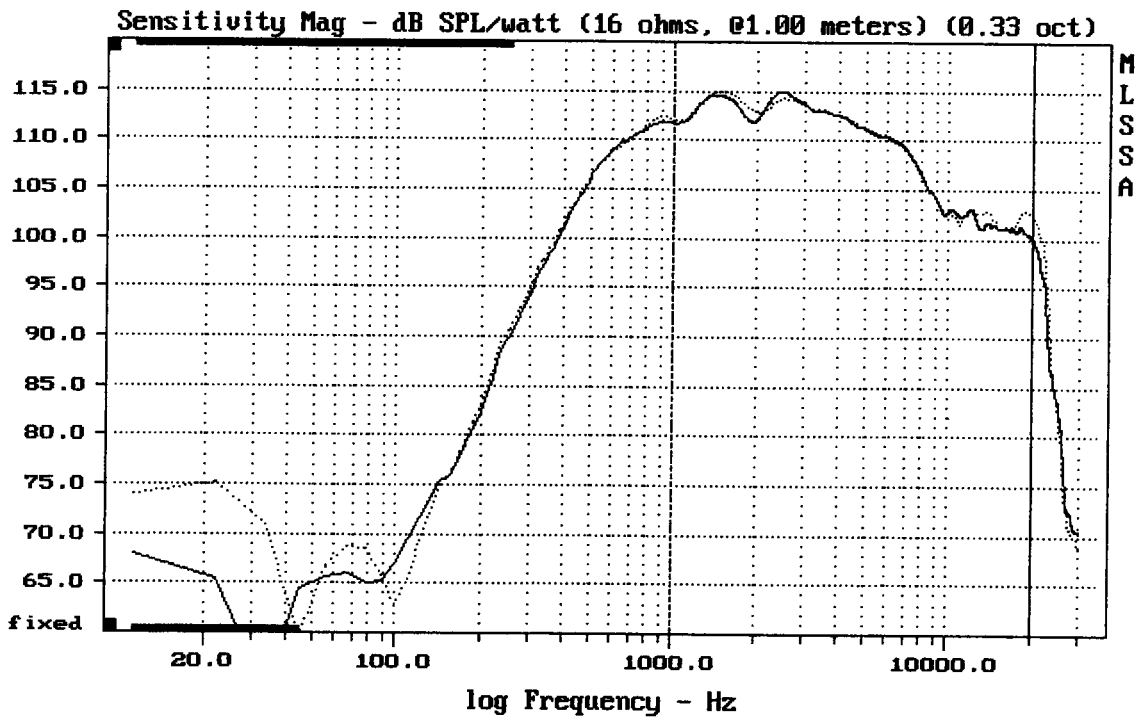

---

mean: 15.4, rms: 15.82, std: 3.627, max: 23.18, min: 10.22

---

D.A.S. K-8

MLSSA: Frequency Domain

---

Level (999:19997 Hz) = 111.35 dB SPL/watt (16 ohms, @1.00 meters)

---

D.A.S K-8 + ME60

MLSSA: Frequency Domain

---

Overlay Compare: dev= +1.2/-1.9, std= 0.78, avg= -0.39

---

D.A.S K-8 + ME60