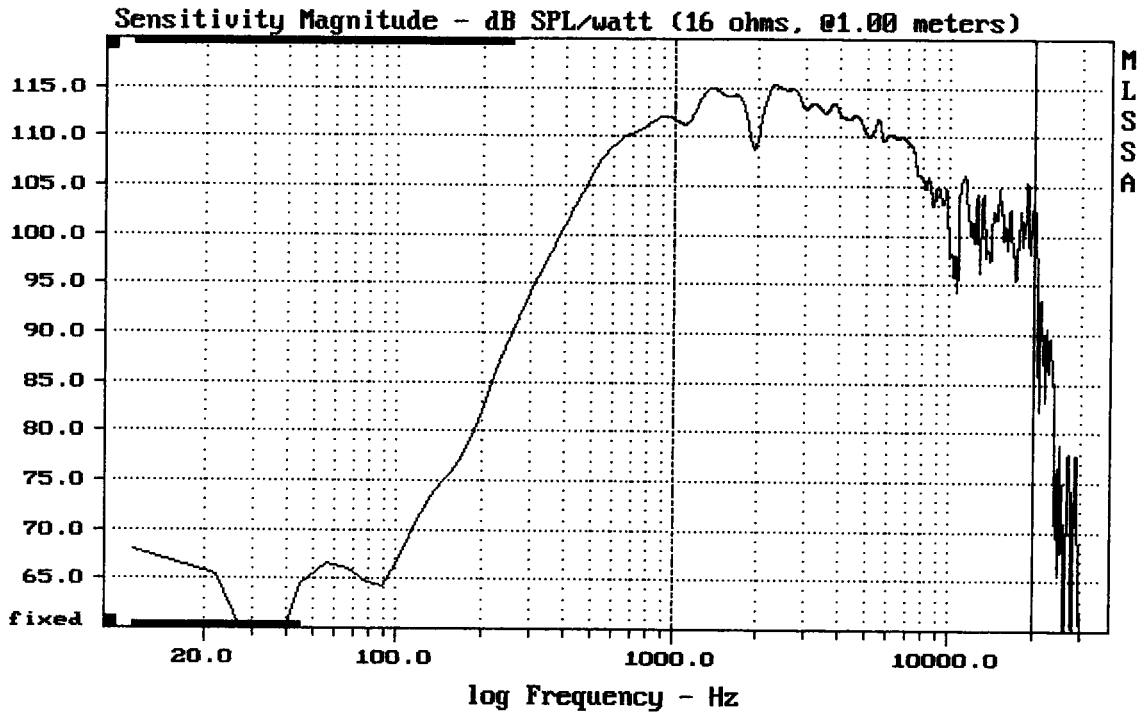

---

mean: 15.4, rms: 15.82, std: 3.627, max: 23.18, min: 10.22

---

D.A.S. K-8

MLSSA: Frequency Domain

---

Level (999:19997 Hz) = 111.35 dB SPL/watt (16 ohms, @1.00 meters)

---

D.A.S K-8 + ME60

MLSSA: Frequency Domain

---

Overlay Compare: dev= +1.2/-1.9, std= 0.78, avg= -0.39

---

D.A.S K-8 + ME60