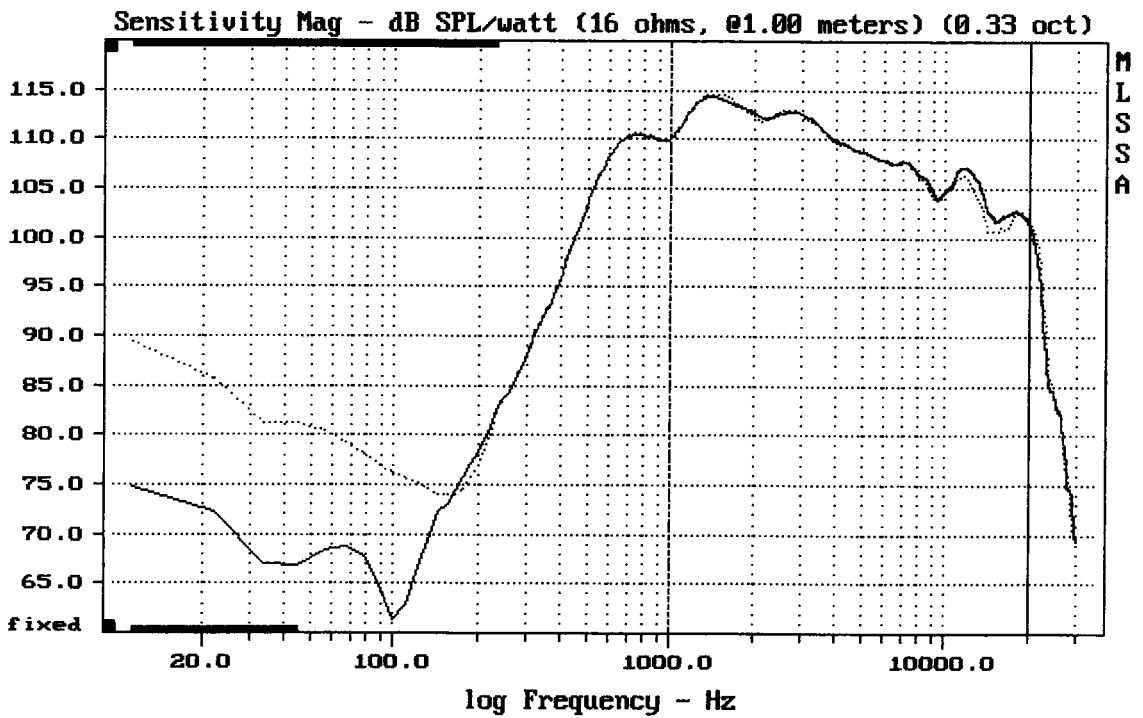

D.A.S. ND-8

---

Level (999:19997 Hz) = 110.53 dB SPL/watt (16 ohms, @1.00 meters)

---

D.A.S. ND-10 + ME90

MLSSA: Frequency Domain

---

Overlay Compare: dev= +1.4/-0.95, std= 0.66, avg= 0.46

---

D.A.S. ND-10 + ME90

---

mean: 15.24, rms: 15.62, std: 3.393, max: 24.41, min: 10.22

---

D.A.S. ND-10 + BP-92