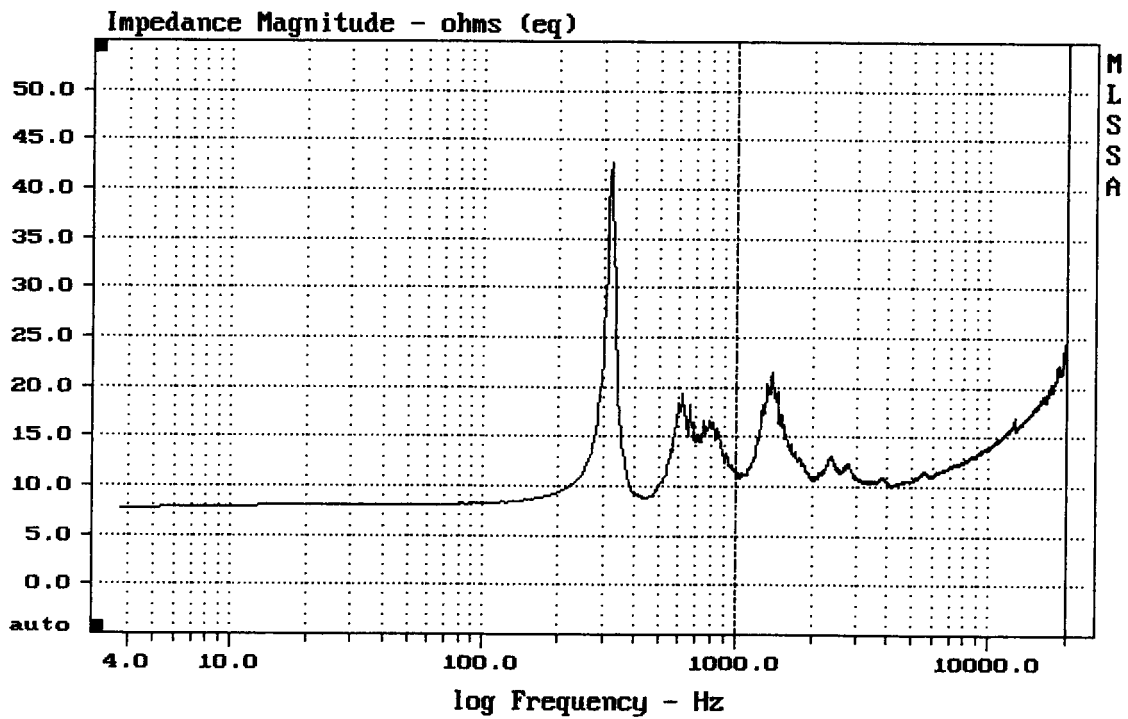

---

mean: 15.24, rms: 15.6, std: 3.316, max: 21.25, min: 10.44

---

D.A.S. + ND-10

MLSSA: Frequency Domain

---

mean: 15.2, rms: 15.65, std: 3.722, max: 24.46, min: 10.07

---

D.A.S. ND-8

---

Level (999:19997 Hz) = 110.53 dB SPL/watt (16 ohms, @1.00 meters)

---

D.A.S. ND-10 + ME90

MLSSA: Frequency Domain

---

Overlay Compare: dev= +1.4/-0.95, std= 0.66, avg= 0.46

---

D.A.S. ND-10 + ME90

---

mean: 15.24, rms: 15.62, std: 3.393, max: 24.41, min: 10.22

---

D.A.S. ND-10 + BP-92