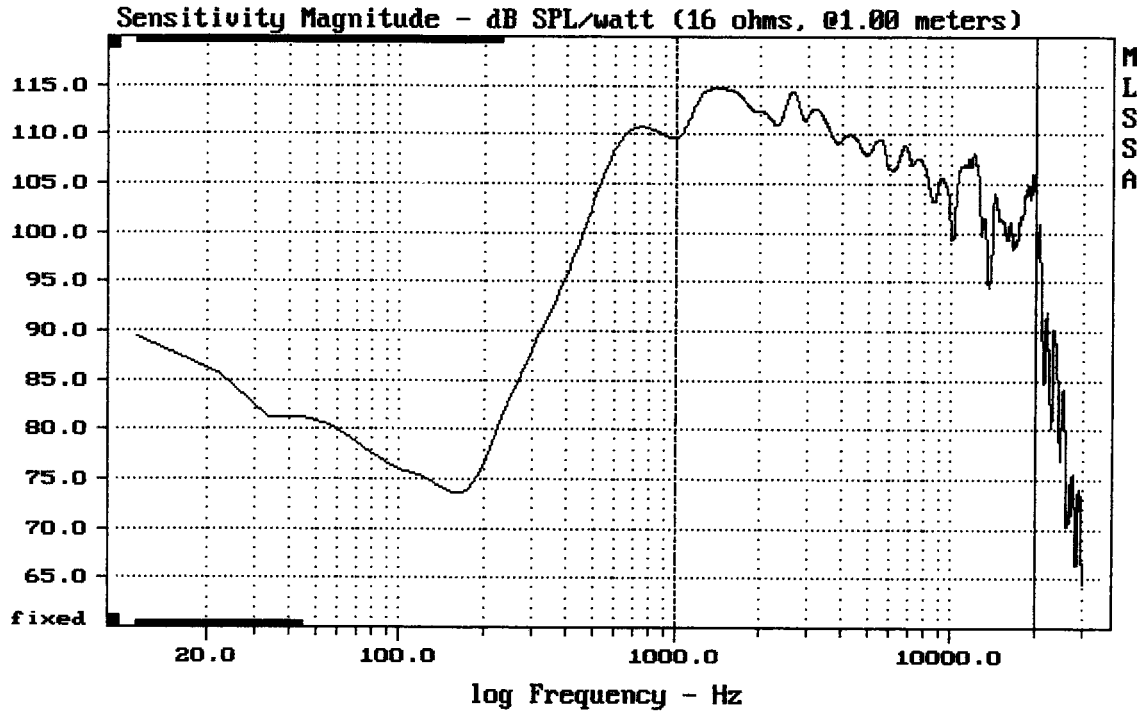

---

mean: 15.24, rms: 15.6, std: 3.316, max: 21.25, min: 10.44

---

D.A.S. + ND-10

MLSSA: Frequency Domain

---

mean: 15.2, rms: 15.65, std: 3.722, max: 24.46, min: 10.07

---

D.A.S. ND-8

---

Level (999:19997 Hz) = 110.53 dB SPL/watt (16 ohms, @1.00 meters)

---

D.A.S. ND-10 + ME90

MLSSA: Frequency Domain

---

Overlay Compare: dev= +1.4/-0.95, std= 0.66, avg= 0.46

---

D.A.S. ND-10 + ME90

---

mean: 15.24, rms: 15.62, std: 3.393, max: 24.41, min: 10.22

---

D.A.S. ND-10 + BP-92