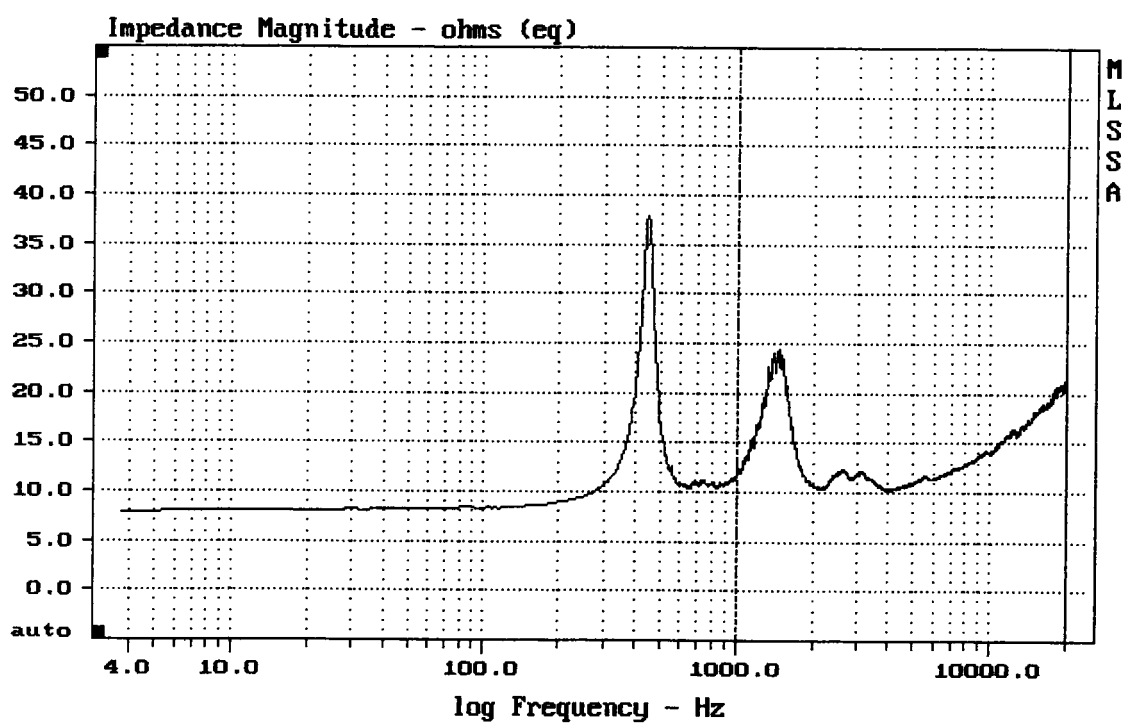

D.A.S. ND-8

---

Level (999:19997 Hz) = 110.53 dB SPL/watt (16 ohms, @1.00 meters)

---

D.A.S. ND-10 + ME90

MLSSA: Frequency Domain

---

Overlay Compare: dev= +1.4/-0.95, std= 0.66, avg= 0.46

---

D.A.S. ND-10 + ME90

---

mean: 15.24, rms: 15.62, std: 3.393, max: 24.41, min: 10.22

---

D.A.S. ND-10 + BP-92