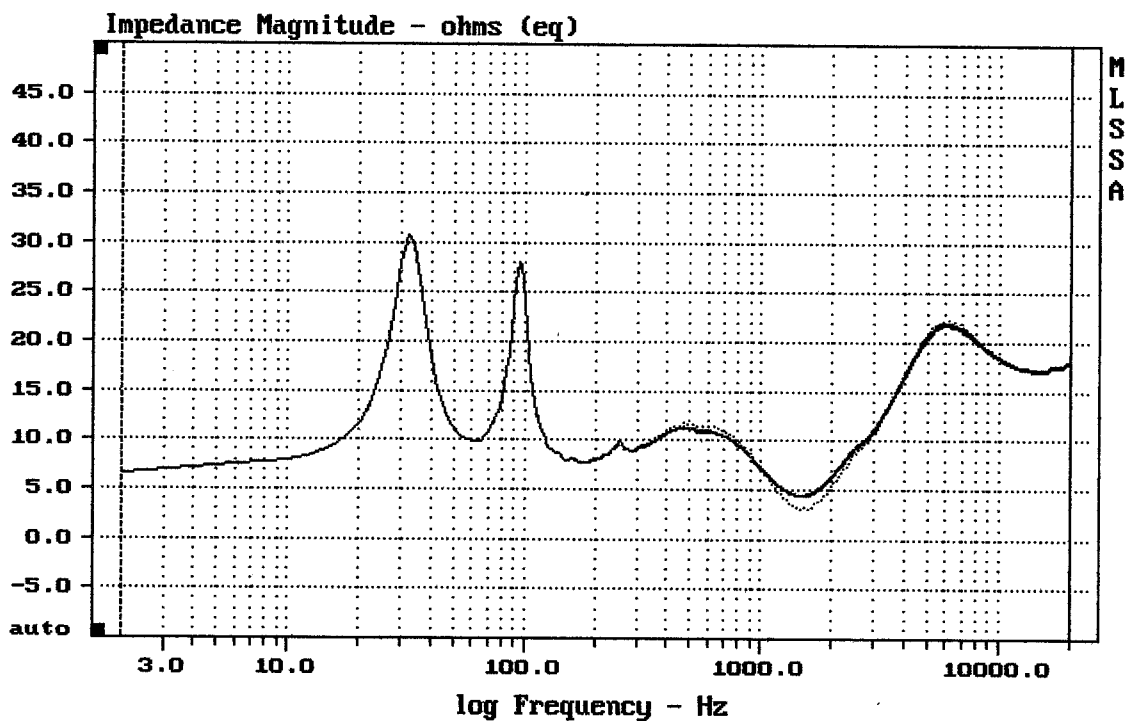

DELTA 12LF + DE12 + A7570u

MLSSA: Frequency Domain

-76.16 dB, 2752 Hz (62), 1.760 msec (17)

Overlay Compare: dev= +23/-13, std= 8.7, avg= -25

DELTA 12LF + DE12 + A7570u

MLSSA: Frequency Domain

mean: 16.77, rms: 17.34, std: 4.41, max: 30.78, min: 3.064