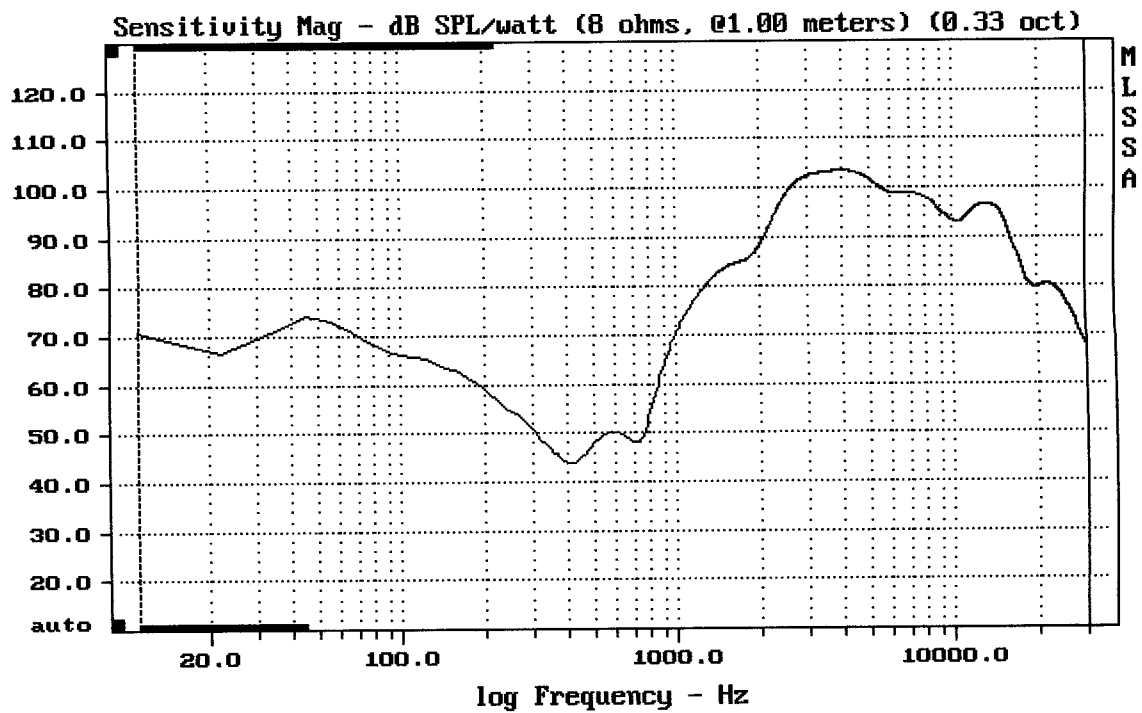

Temporal averaging completed after 3 measurements

EU 350B

MLSSA: Frequency Domain

CURSOR: y = 67.3464 x = 30007.1014 (2704)

EU 350B