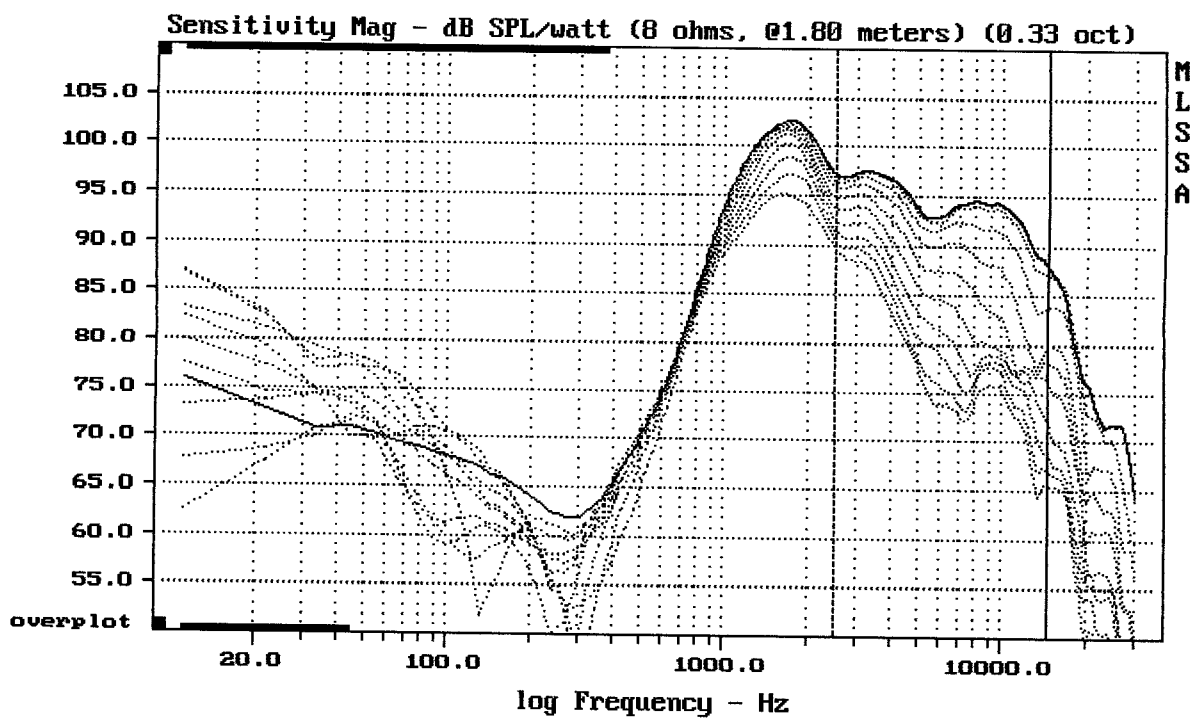

---

Overlay Compare: dev= +3.8/-5.5, std= 2.4, avg= -20

---

FANE J73R 0/10/...90 DEG.HOR.

MLSSA: Frequency Domain

---

Overlay Compare: dev= +11/-5.9, std= 4, avg= -19

---

FANE J73R 0/10/...90 DEG.VERT.