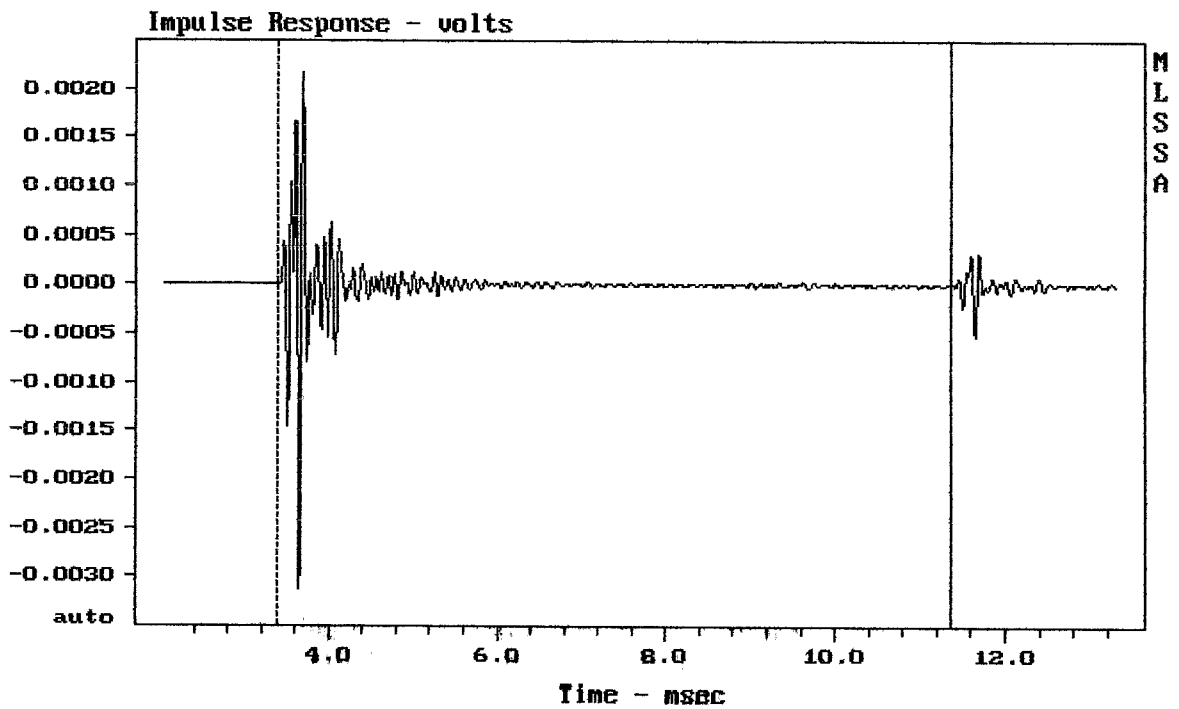

mean: 103.69, rms: 104.34, std: 2.93, max: 108.11, min: 91.65

TWEETER LeSon 2 PULSE 253 4x

MLSSA: Frequency Domain

CURSOR: $y = 3.02366e-006$ $x = 11.3520$ (1032)

LeSon PULSE 253