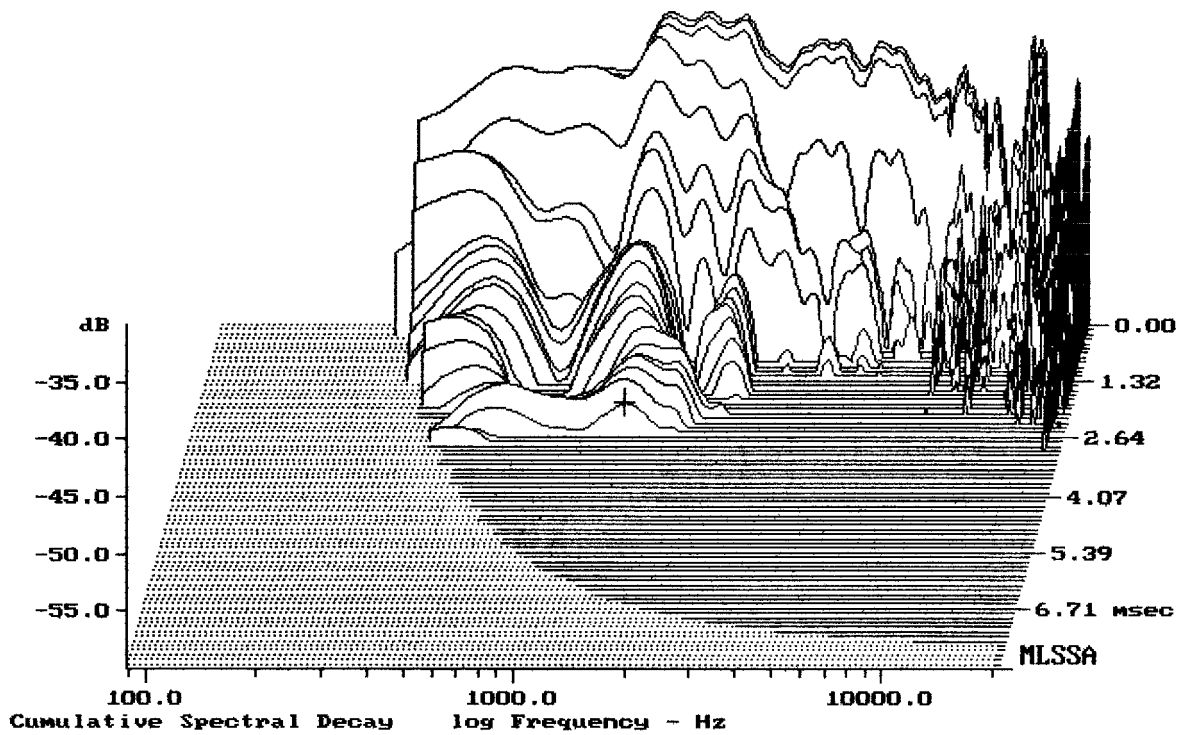

Level (988:19010 Hz) = 110.03 dB SPL/watt (8 ohms, 01.00 meters)

ND3020T3 + ME60

MLSSA: Frequency Domain

-57.50 dB, 1332 Hz (30), 2.530 msec (24)