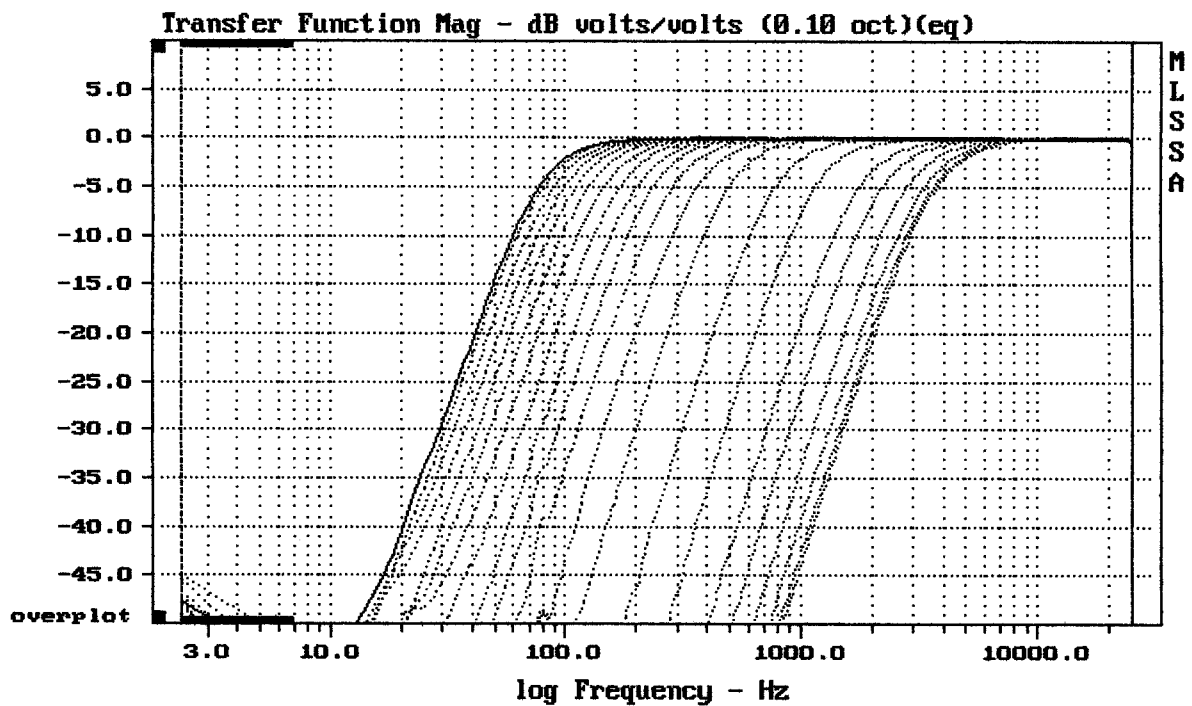

CURSOR: $y = -66.418$ $x = 25001.3809$ (10855)

RANE AC22S

MLSSA: Frequency Domain

CURSOR: $y = -0.635186$ $x = 25001.3809$ (10855)

RANE AC22S

CURSOR: y = 0.00101897 x = 20.1798 (1523)

RANE AC22S

MLSSA: Time Domain

RANE AC22S

MLSSA: Time Domain

RANE AC22S