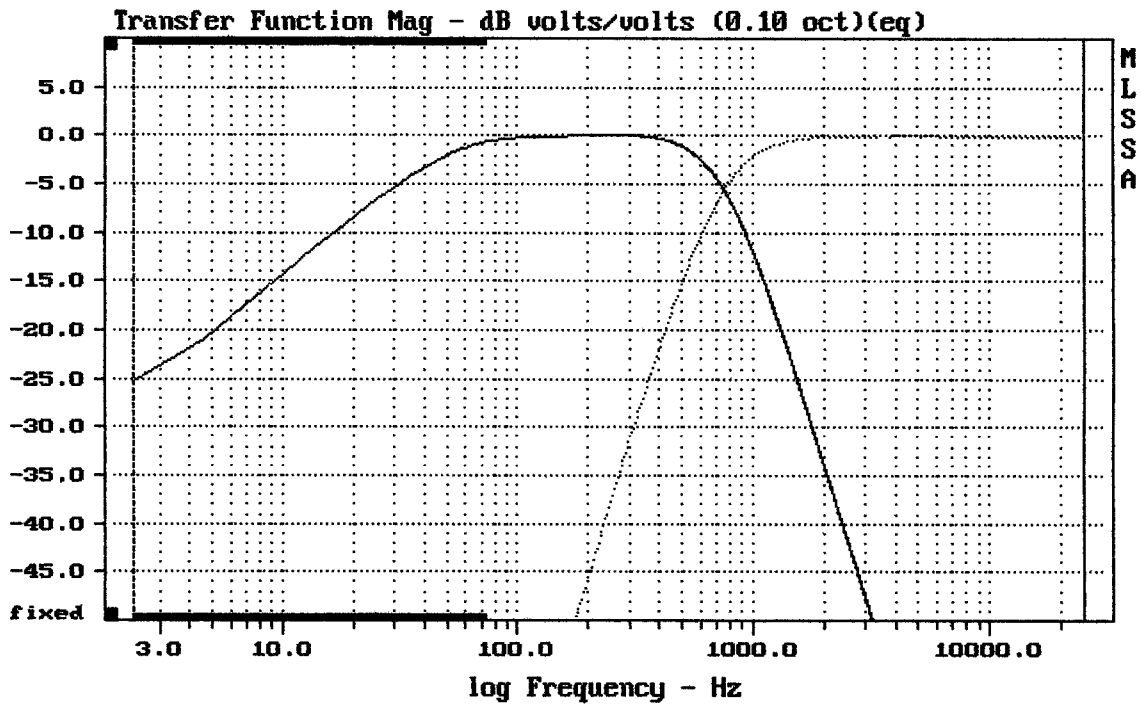

RANE AC22S

MLSSA: Time Domain