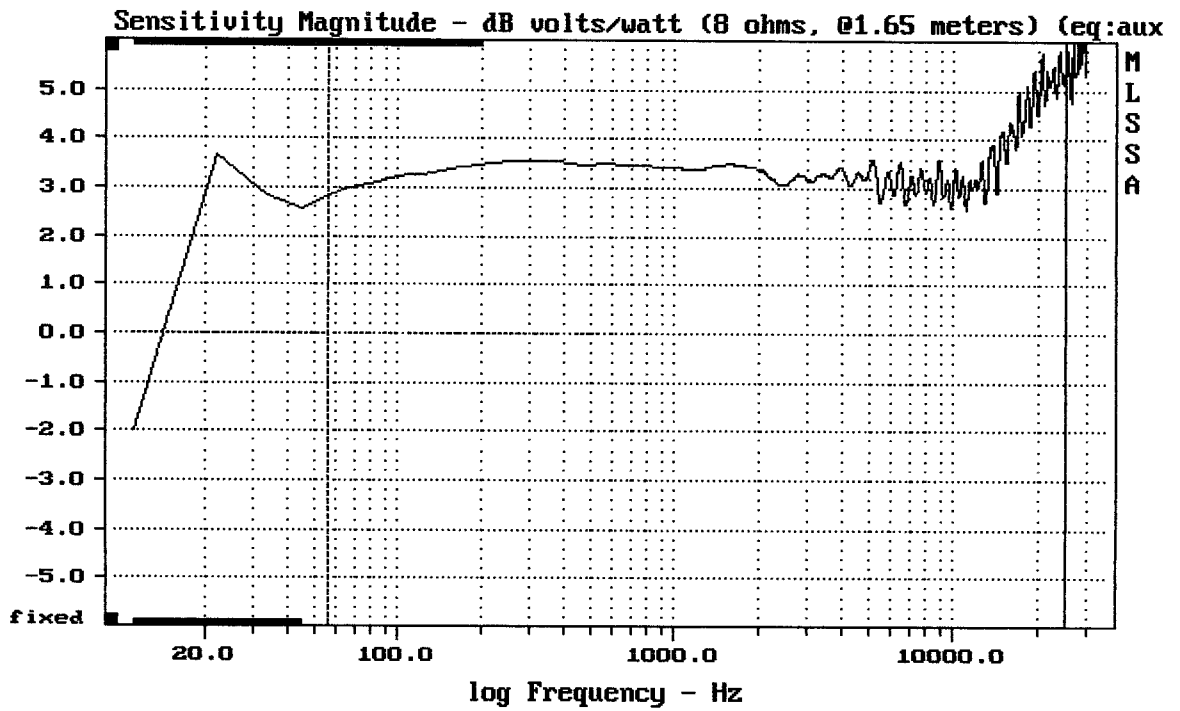

Overlay Compare: dev= +1.9/-1.3, std= 0.89, avg= 3.9

SABINE SQ1001 A4-030 ---- / MBC-550 Nr.1059 ....

MLSSA: Frequency Domain