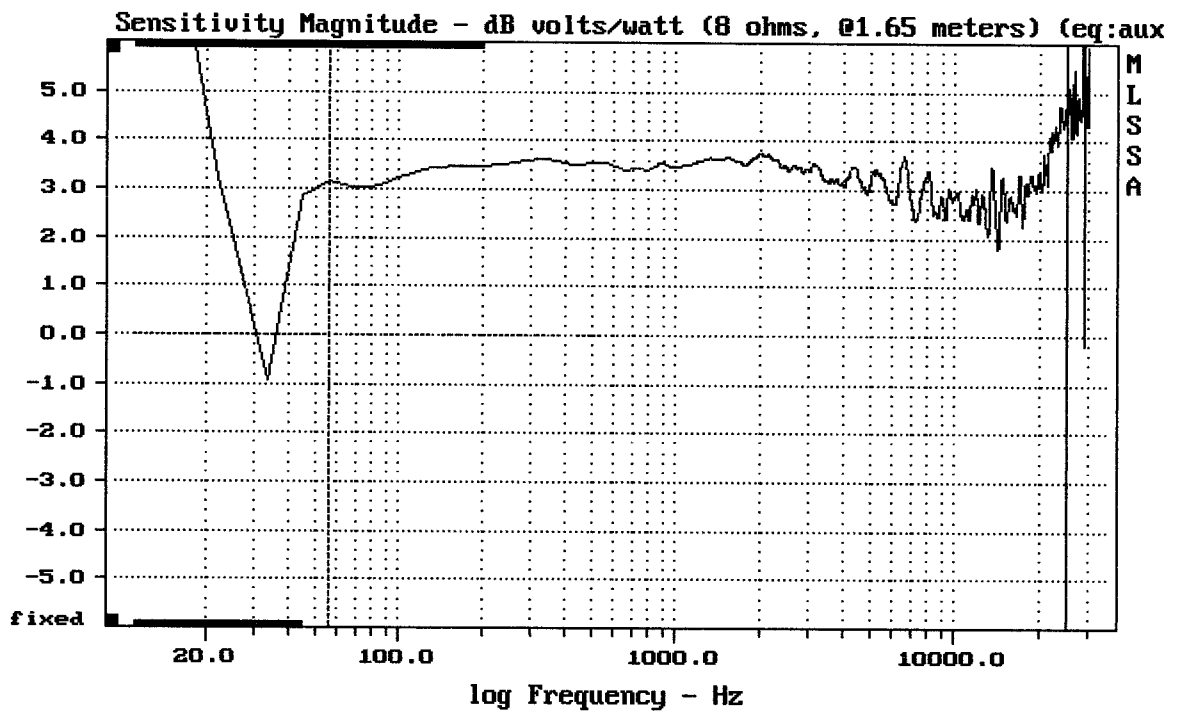

Overlay Compare: dev= +1.5/-1.4, std= 0.58, avg= 3.2

MIC "CENTROPEN" ----/ MBC-550 Nr.1059 ....

MLSSA: Frequency Domain