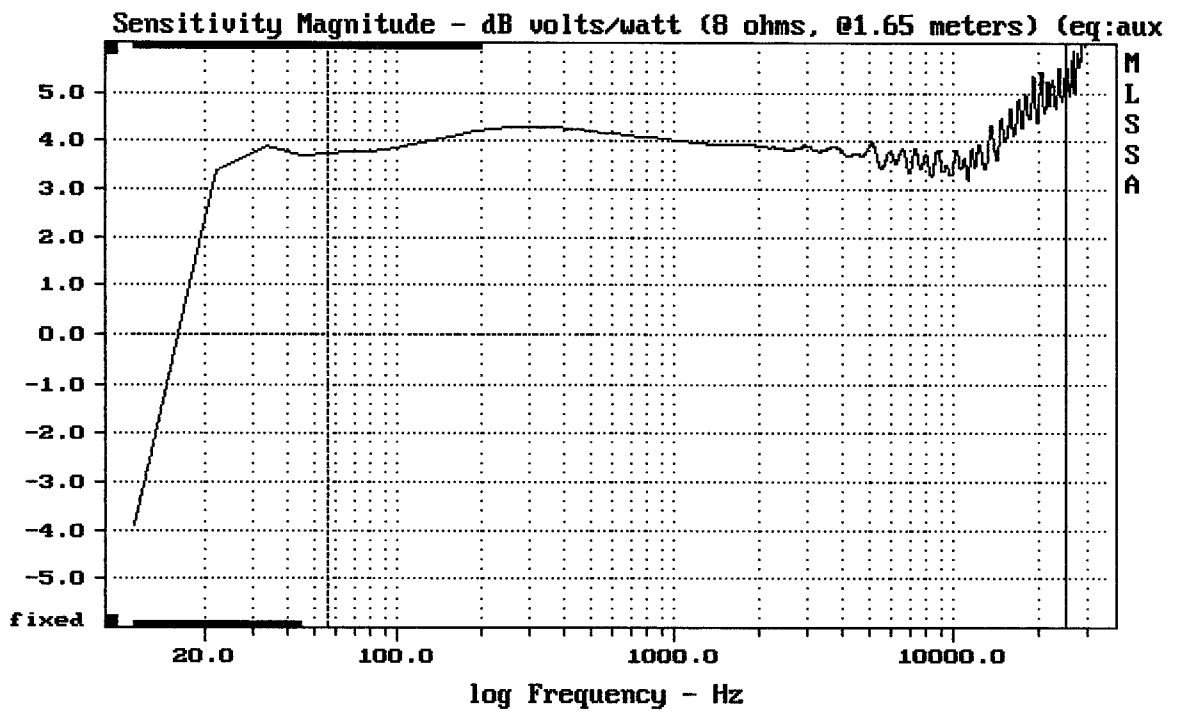

Overlay Compare: dev= +3.8/-3.3, std= 2.1, avg= -3.6

MBC-550 Nr.1059 0/90 DEG. / ---

MLSSA: Frequency Domain

Overlay Compare: dev= +3.8/-2.8, std= 2, avg= -3.6

MBC-550 Nr.1059 0/90 DEG. / ---

Overlay Compare: dev= +1.3/-0.96, std= 0.59, avg= 4.2