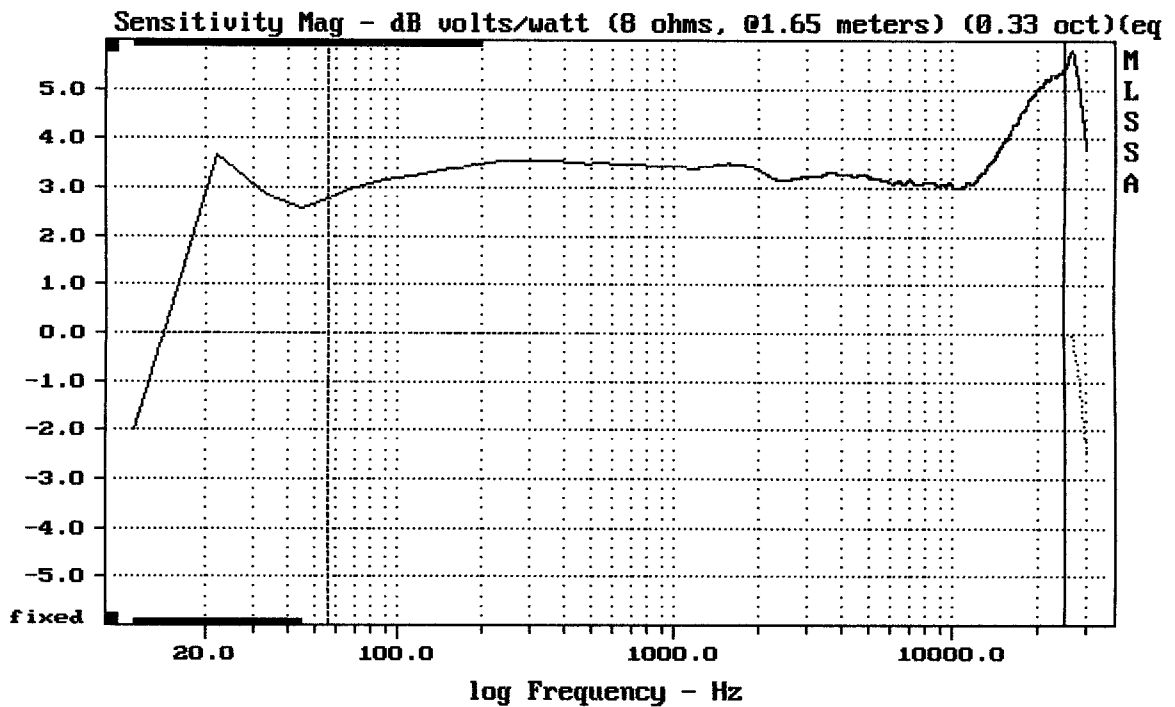

Overlay Compare: dev= +1.5/-1.1, std= 0.85, avg= 3.9

SABINE SQ1001 A4-030 ---- / MBC-550 Nr.1059 ....