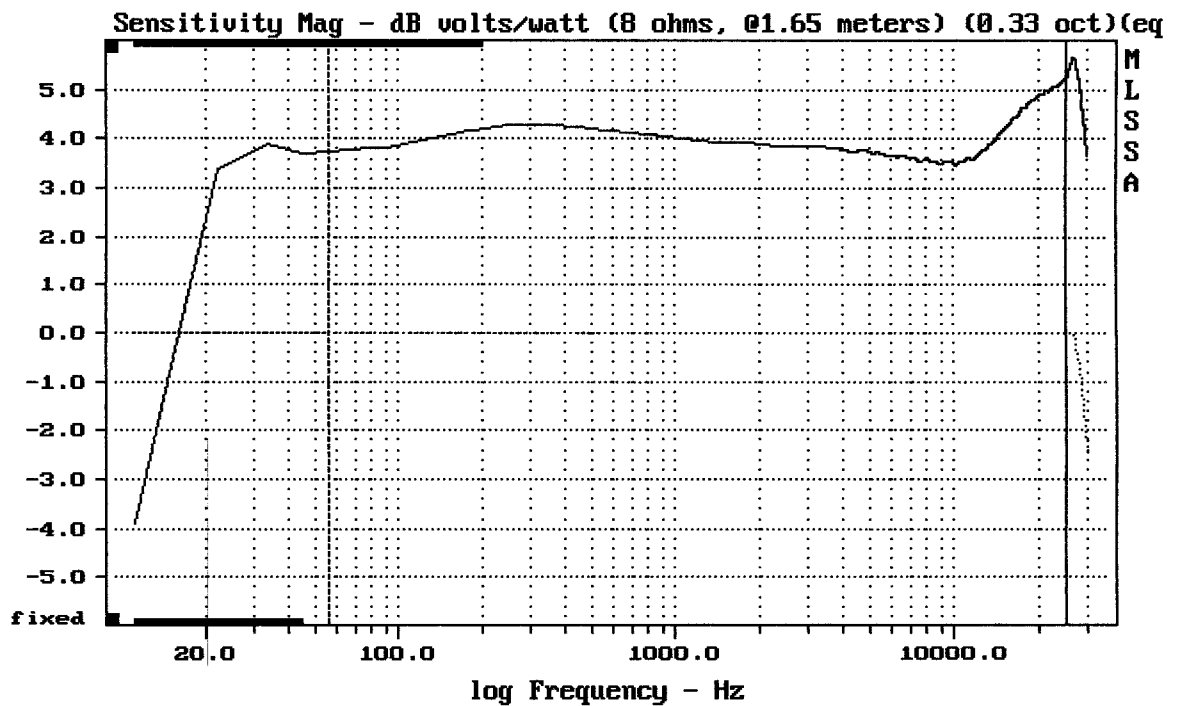

Overlay Compare: dev= +1.1/-0.69, std= 0.56, avg= 4.2

SABINE SQ1001 J02-034 ---- / MBC-550 Nr.1059....