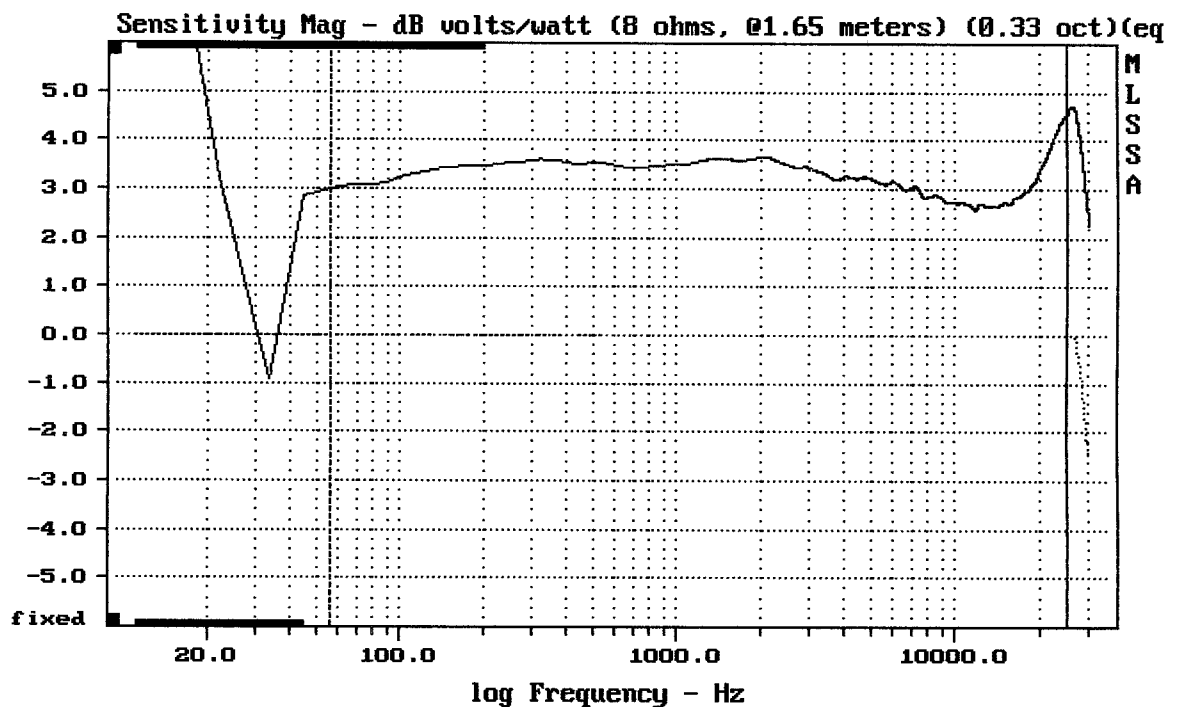

---

mean: 0.00, rms: 0.00, std: -200.00, max: 0.00, min: -0.00

MIC "CENTROPEN" ----/ MBC-550 Nr.1059 ....