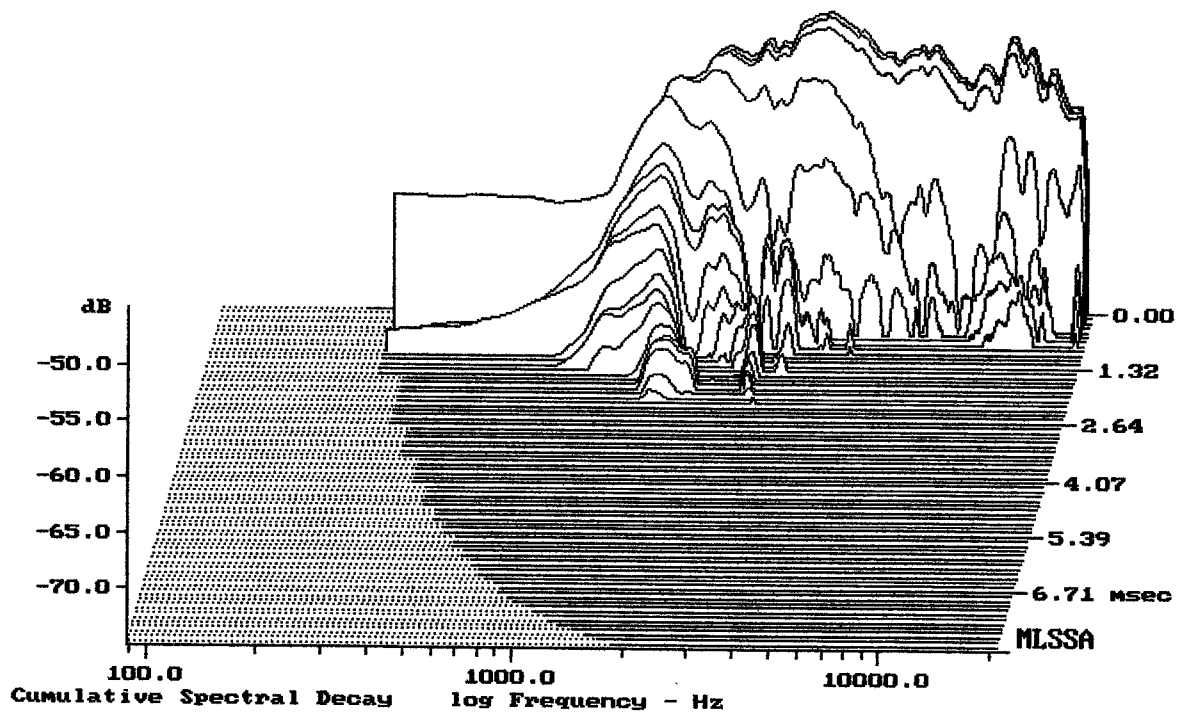

Level (2500:20000 Hz) = 97.70 dB SPL/watt (16 ohms, @1.00 meters)

SHURE BURZA

MLSSA: Frequency Domain

-73.72 dB, 2700 Hz (61), 1.870 msec (18)

---

mean: 19.7, rms: 19.84, std: 2.313, max: 24.24, min: 15.28

---

SHURE BURZA

MLSSA: Frequency Domain

---

Overlay Compare: dev= +2/-5.2, std= 1.1, avg= 0.63

---

SHURE BURZA