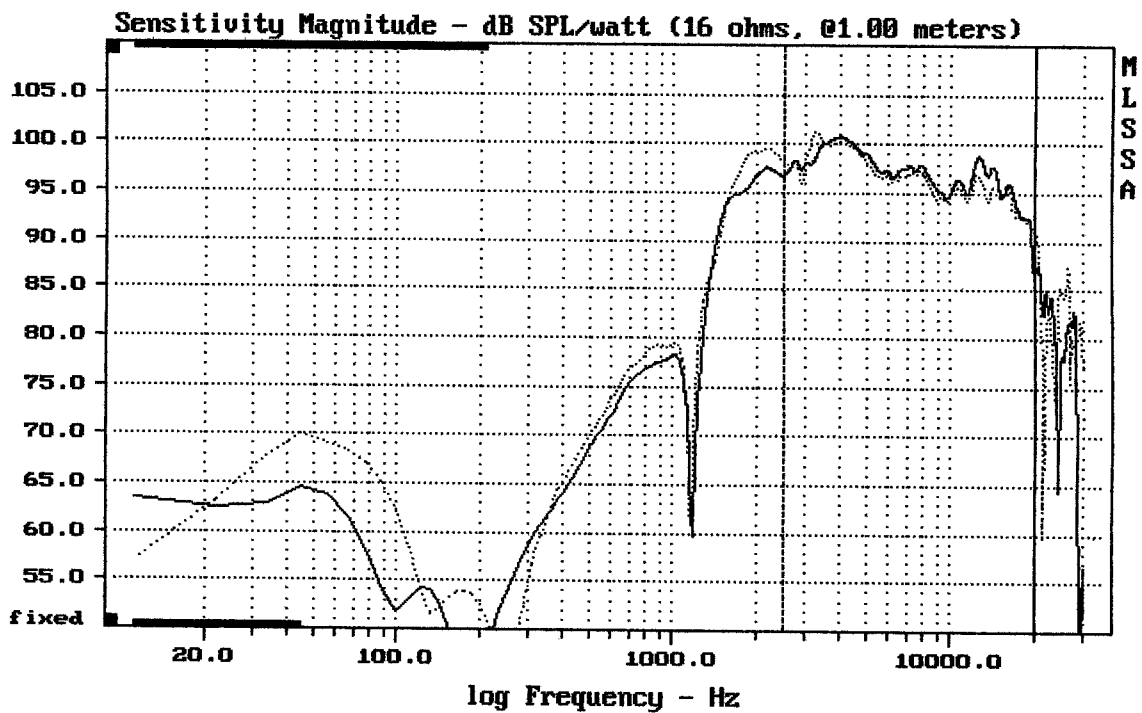

Level (2500:20000 Hz) = 97.70 dB SPL/watt (16 ohms, @1.00 meters)

SHURE BURZA

MLSSA: Frequency Domain

-73.72 dB, 2700 Hz (61), 1.870 msec (18)

---

mean: 19.7, rms: 19.84, std: 2.313, max: 24.24, min: 15.28

---

SHURE BURZA

MLSSA: Frequency Domain

---

Overlay Compare: dev= +2/-5.2, std= 1.1, avg= 0.63

---

SHURE BURZA