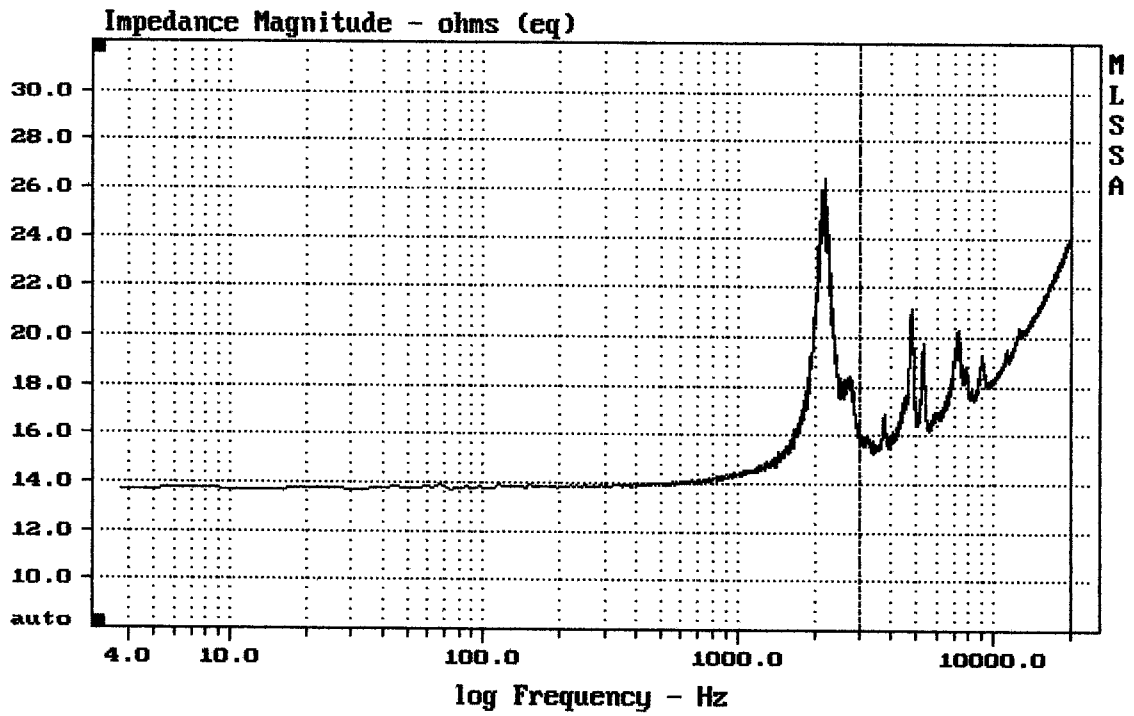

Level (2500:20000 Hz) = 97.70 dB SPL/watt (16 ohms, @1.00 meters)

SHURE BURZA

MLSSA: Frequency Domain

-73.72 dB, 2700 Hz (61), 1.870 msec (18)

---

mean: 19.7, rms: 19.84, std: 2.313, max: 24.24, min: 15.28

---

SHURE BURZA

MLSSA: Frequency Domain

---

Overlay Compare: dev= +2/-5.2, std= 1.1, avg= 0.63

---

SHURE BURZA