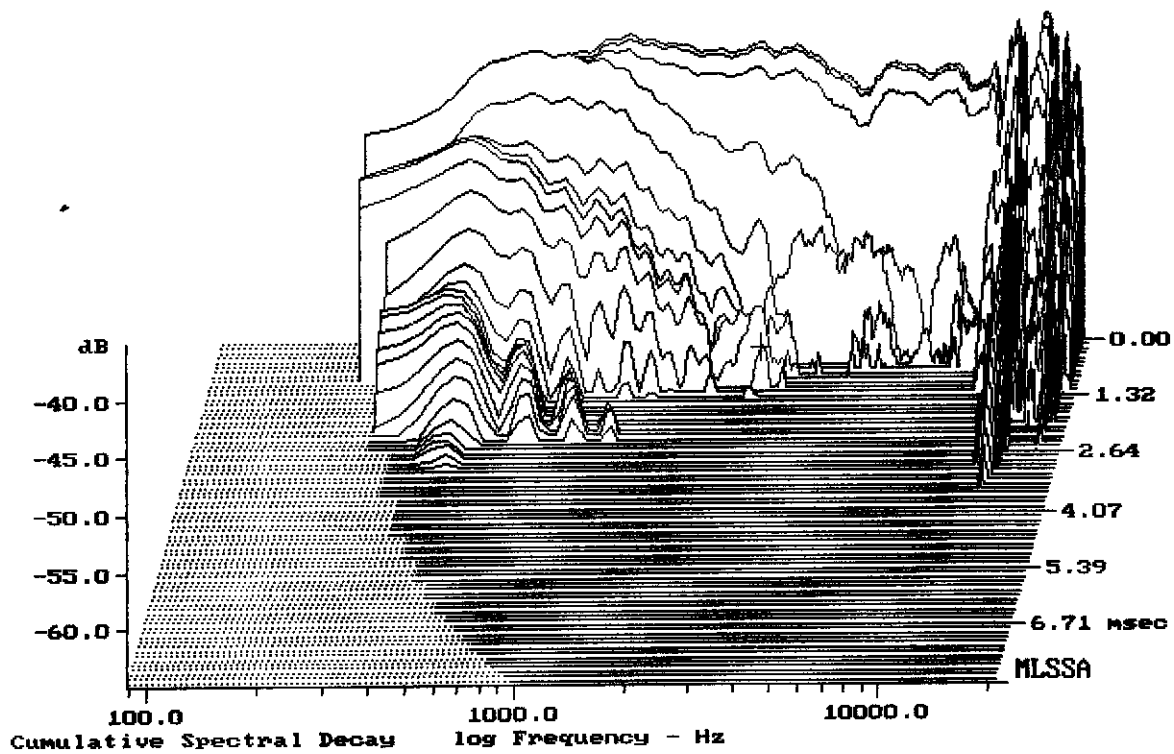

Sensitivity Mag - dB SPL/watt (8 ohms, @1.70 meters) (0.33 oct)

Overlay Compare: dev= +23/-10, std= 7, avg= -33

18SOUND XT1464 + DE700

MLSSA: Frequency Domain

Sensitivity Mag - dB SPL/watt (8 ohms, @1.70 meters) (0.33 oct)

Overlay Compare: dev= +22/-11, std= 6.8, avg= -31

18SOUND XT1464 + DE700

Level (599:19997 Hz) = 110.62 dB SPL/watt (8 ohms, @1.70 meters)

18SOUND XT1464 + DE700

MLSSA: Frequency Domain

-61.53 dB, 2841 Hz (64), 1.100 msec (11)