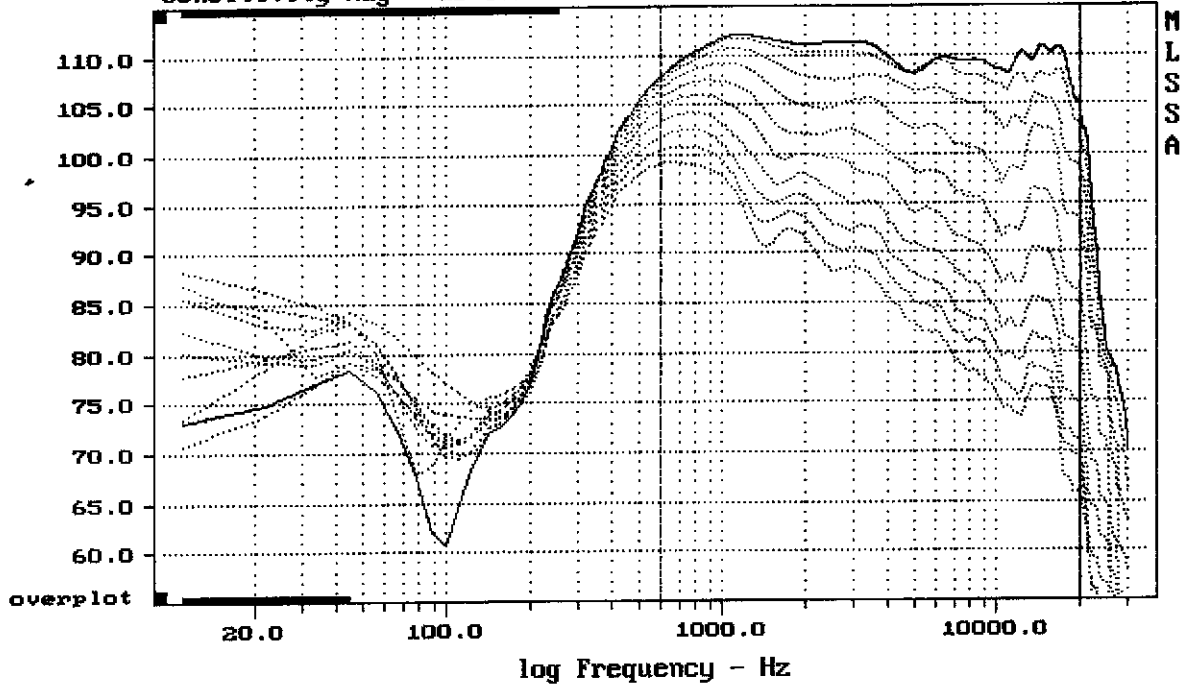

Sensitivity Mag - dB SPL/watt (8 ohms, @1.70 meters) (0.33 oct)

Overlay Compare: dev= +23/-10, std= 7, avg= -33

18SOUND XT1464 + DE700

MLSSA: Frequency Domain

Sensitivity Mag - dB SPL/watt (8 ohms, @1.70 meters) (0.33 oct)

Overlay Compare: dev= +22/-11, std= 6.8, avg= -31

18SOUND XT1464 + DE700

Level (599:19997 Hz) = 110.62 dB SPL/watt (8 ohms, @1.70 meters)

18SOUND XT1464 + DE700

MLSSA: Frequency Domain

-61.53 dB, 2841 Hz (64), 1.100 msec (11)