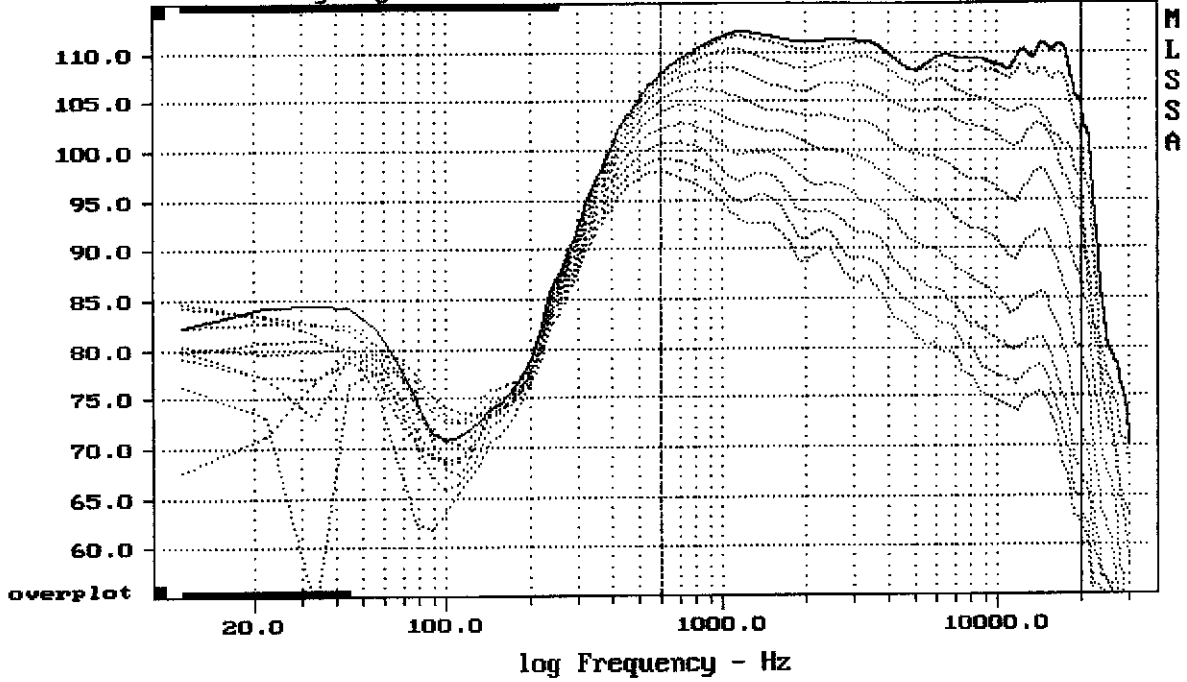

Sensitivity Mag - dB SPL/watt (8 ohms, @1.70 meters) (0.33 oct)

Overlay Compare: dev= +23/-10, std= 7, avg= -33

18SOUND XT1464 + DE700

MLSSA: Frequency Domain

Sensitivity Mag - dB SPL/watt (8 ohms, @1.70 meters) (0.33 oct)

Overlay Compare: dev= +22/-11, std= 6.8, avg= -31

18SOUND XT1464 + DE700

Level (599:19997 Hz) = 110.62 dB SPL/watt (8 ohms, @1.70 meters)

18SOUND XT1464 + DE700

MLSSA: Frequency Domain

-61.53 dB, 2841 Hz (64), 1.100 msec (11)