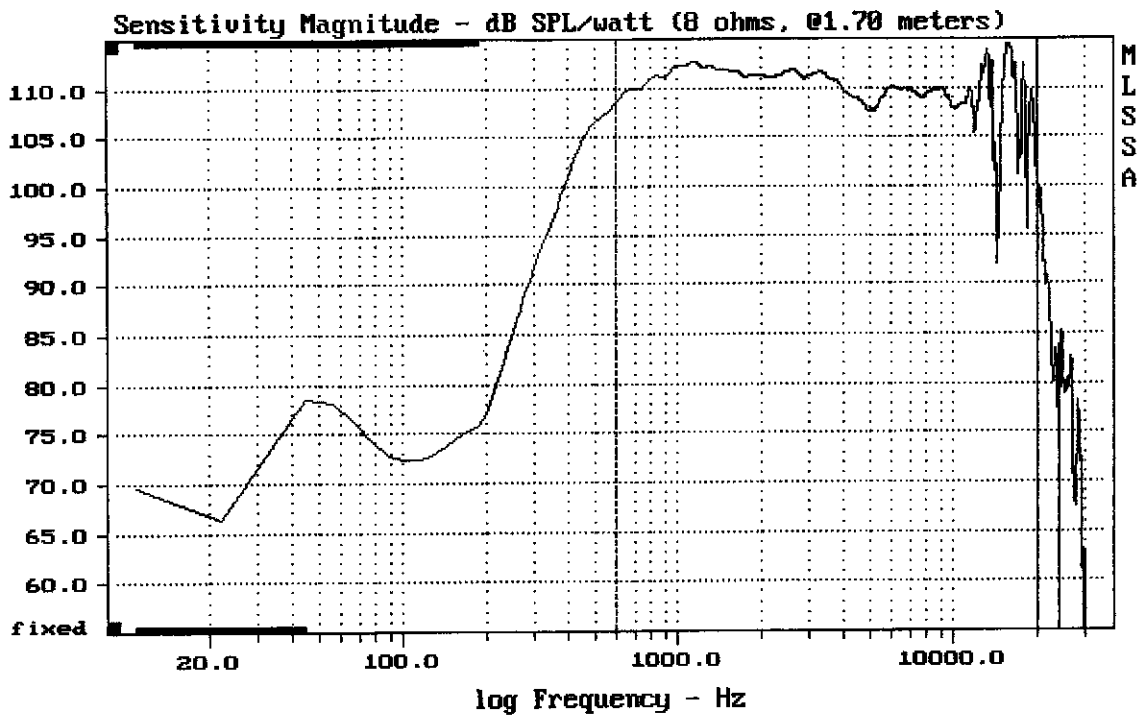

Sensitivity Mag - dB SPL/watt (8 ohms, @1.70 meters) (0.33 oct)

Overlay Compare: dev= +23/-10, std= 7, avg= -33

18SOUND XT1464 + DE700

MLSSA: Frequency Domain

Sensitivity Mag - dB SPL/watt (8 ohms, @1.70 meters) (0.33 oct)

Overlay Compare: dev= +22/-11, std= 6.8, avg= -31

18SOUND XT1464 + DE700

Level (599:19997 Hz) = 110.62 dB SPL/watt (8 ohms, @1.70 meters)

18SOUND XT1464 + DE700

MLSSA: Frequency Domain

-61.53 dB, 2841 Hz (64), 1.100 msec (11)