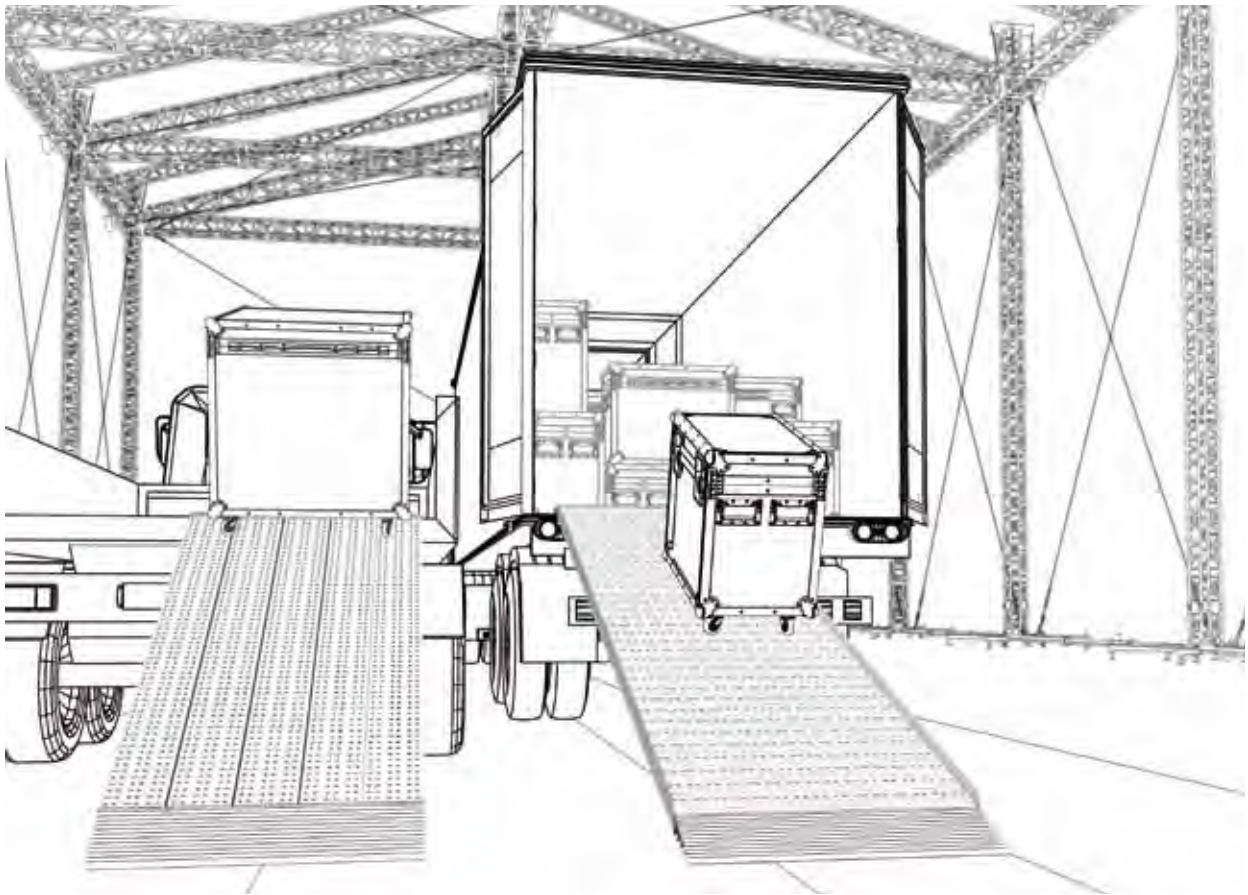

Up and down
Ramps

Up and down

Ramps light - OV50

OV 50 ramps are an ideal solution for loading of heavy equipment up to 1950 kg (4290 lbs). This series offers an extremely cost effective solution for materials handling with maximum safety and ease of use. Special anti slip surface

ensures safe operation in all environments. OV 50 are designed for items such as flight cases and can be utilized by businesses that specialize in removing and transporting goods and equipment.

OV50 LOADING RAMPS